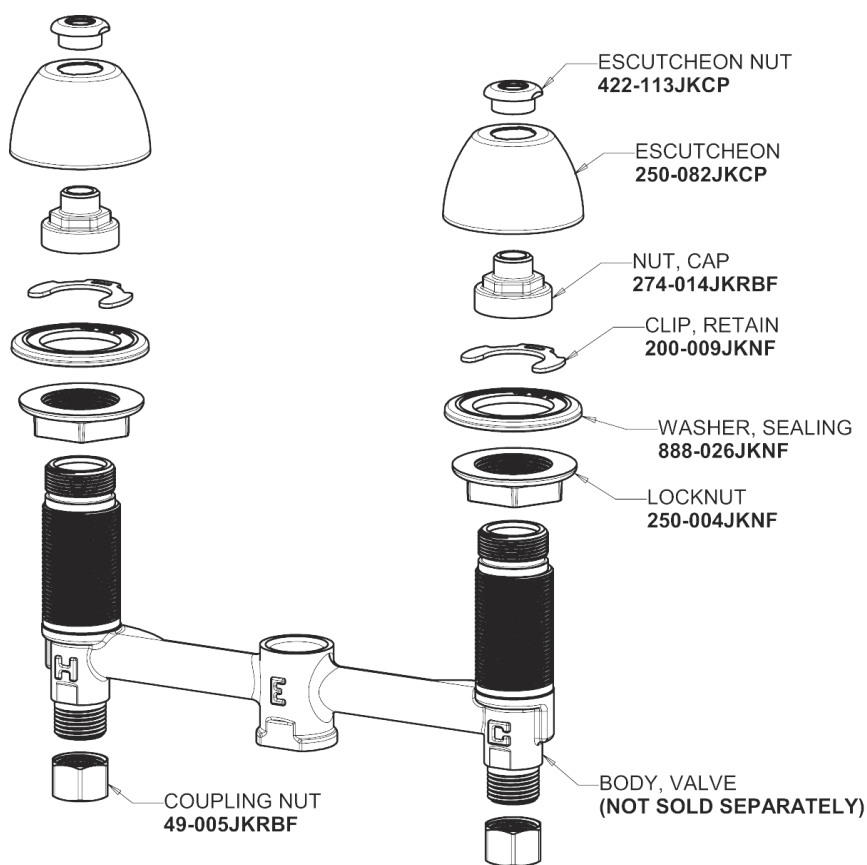

Repair Parts

404-V317E64ABCP

Concealed Hot and Cold Water Sink Faucet

**CHICAGO
FAUCETS**

a Geberit company

Base Parts:

404 Series Spout 401-601KJKCP

For Technical Assistance:

Concealed Hot and Cold Water Sink Faucet

**CHICAGO
FAUCETS** 

a Geberit company

4" Wristblade Handle
317-PRJKCP

1.0 GPM (3.8 L/min) Vandal Proof Non-Aerating Laminar
Outlet
E64VPJKABCP

Quatern Compression Cartridge (pair)
377-XTRHJKABNF (right)
377-XTLHJKABNF (left)