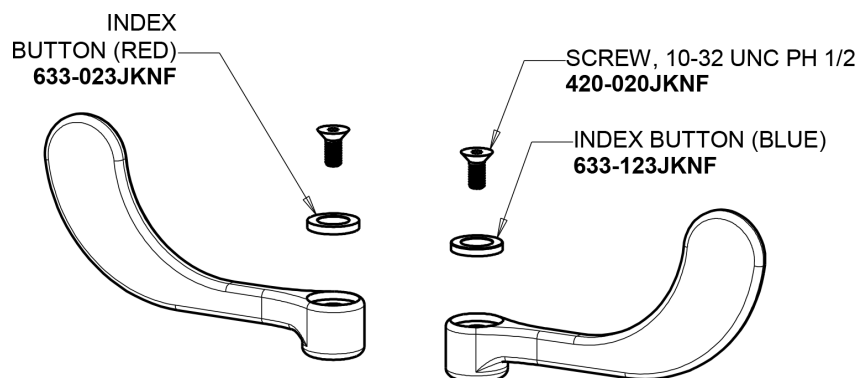

Repair Parts

404-V317E64ABCP

Concealed Hot and Cold Water Sink Faucet

**CHICAGO
FAUCETS**

a Geberit company

Base Parts:

404 Series Spout 401-601KJKCP

For Technical Assistance:

Concealed Hot and Cold Water Sink Faucet

**CHICAGO
FAUCETS** 

a Geberit company

4" Wristblade Handle
317-PRJKCP

1.0 GPM (3.8 L/min) Vandal Proof Non-Aerating Laminar
Outlet
E64VPJKABCP

Quatern Compression Cartridge (pair)
377-XTRHJKABNF (right)
377-XTLHJKABNF (left)