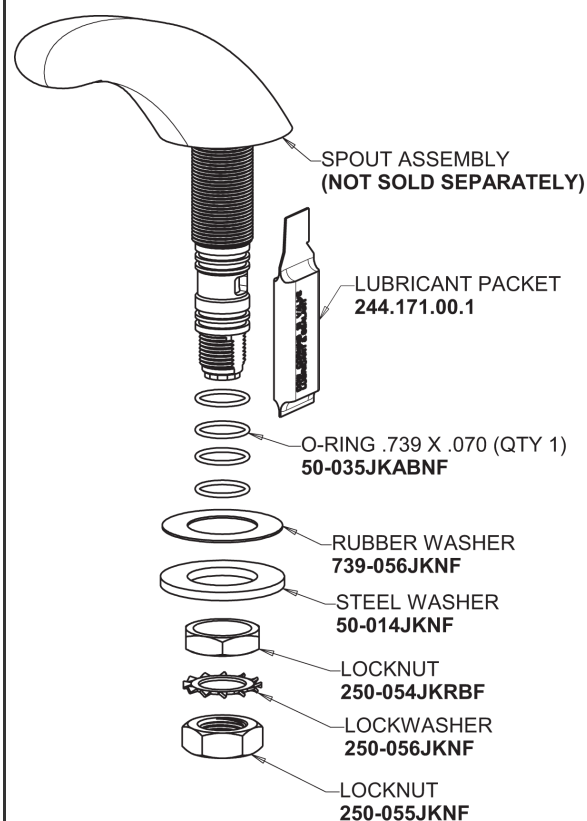

Repair Parts

404-V317E64ABCP

Concealed Hot and Cold Water Sink Faucet

**CHICAGO
FAUCETS**

a Geberit company

Base Parts:

404 Series Spout 401-601KJKCP

For Technical Assistance:

Concealed Hot and Cold Water Sink Faucet

**CHICAGO
FAUCETS** 

a Geberit company

4" Wristblade Handle
317-PRJKCP

1.0 GPM (3.8 L/min) Vandal Proof Non-Aerating Laminar
Outlet
E64VPJKABCP

Quatern Compression Cartridge (pair)
377-XTRHJKABNF (right)
377-XTLHJKABNF (left)