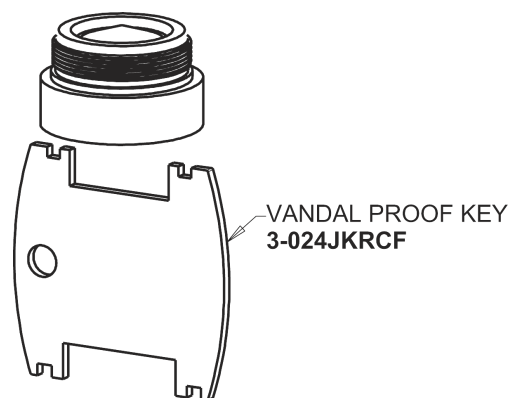

Repair Parts

404-V317E64ABCP

Concealed Hot and Cold Water Sink Faucet

**CHICAGO
FAUCETS**

a Geberit company

Base Parts:

404 Series Spout 401-601KJKCP

For Technical Assistance:

Concealed Hot and Cold Water Sink Faucet

**CHICAGO
FAUCETS** 

a Geberit company

4" Wristblade Handle
317-PRJKCP

1.0 GPM (3.8 L/min) Vandal Proof Non-Aerating Laminar
Outlet
E64VPJKABCP

Quatern Compression Cartridge (pair)
377-XTRHJKABNF (right)
377-XTLHJKABNF (left)