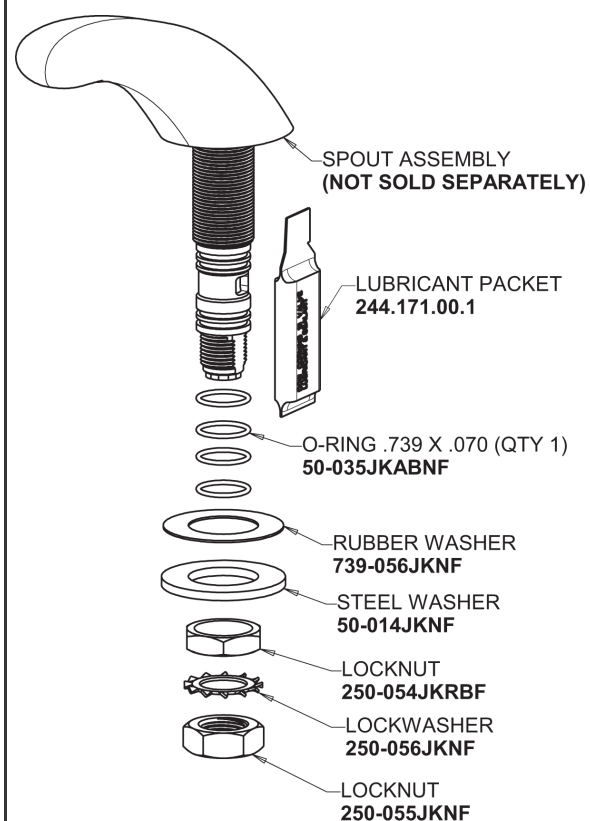

Repair Parts

404-V1000E64ABCP

Concealed Hot and Cold Water Sink Faucet

CHICAGO FAUCETS®

Geberit Group

Base Parts:

404 Series Spout 401-601KJKCP

For Technical Assistance:

Phone: 800-TEC-TRUE (832-8783)

Email: techsupport.us@chicagofaucets.com

2100 South Clearwater Drive

Des Plaines, IL 60018

Phone: 847-803-5000

chicagofaucets.com