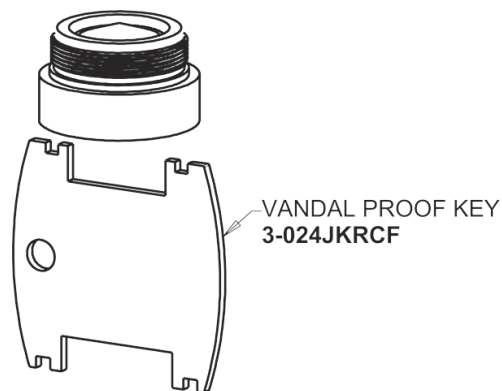

Quatern Compression Cartridge (pair)
1-099XTJKABNF (right)
1-100XTJKABNF (left)