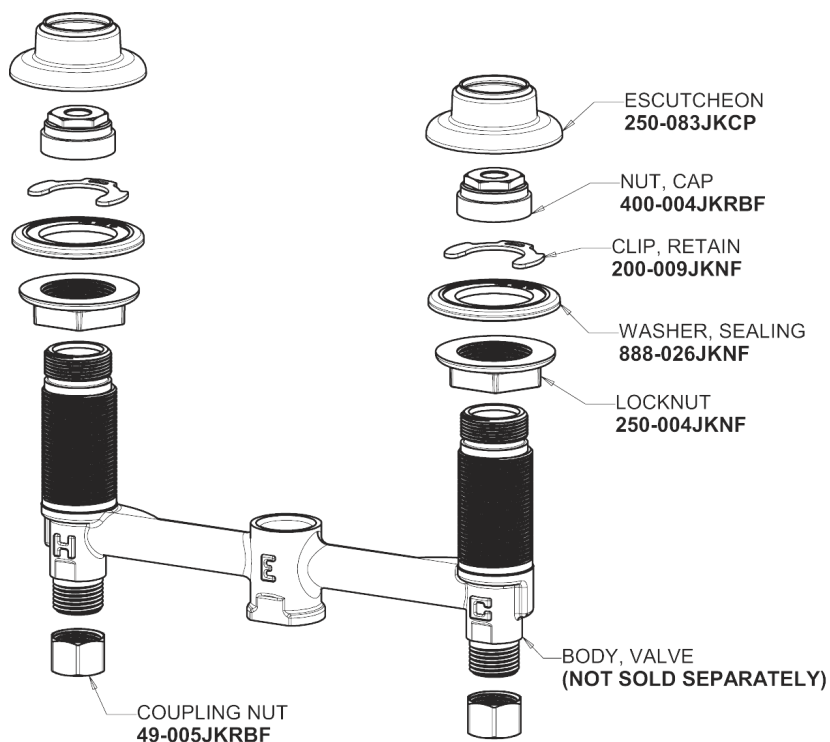

Repair Parts

404-V1000E64ABCP

Concealed Hot and Cold Water Sink Faucet

CHICAGO FAUCETS®

Geberit Group

Base Parts:

404 Series Spout 401-601KJKCP

For Technical Assistance:

Phone: 800-TEC-TRUE (832-8783)

Email: techsupport.us@chicagofaucets.com

2100 South Clearwater Drive

Des Plaines, IL 60018

Phone: 847-803-5000

chicagofaucets.com