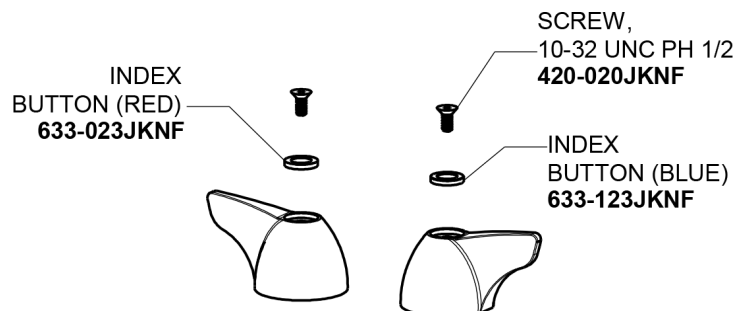

Repair Parts

404-V1000E64ABCP

Concealed Hot and Cold Water Sink Faucet

CHICAGO FAUCETS®

Geberit Group

2" Vandal Proof Canopy Single Wing Handle
1000-PRJKCP

1.0 GPM (3.8 L/min) Vandal Proof Non-Aerating Laminar
Outlet
E64VPJKABCP