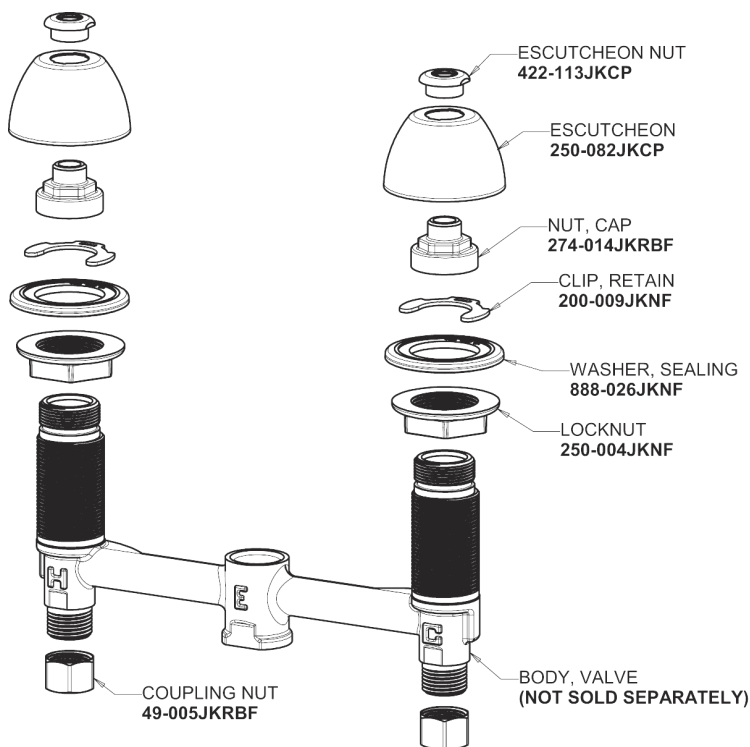

Repair Parts

404-LEHAB

Concealed Hot and Cold Water Sink Faucet

CHICAGO FAUCETS®

Geberit Group

Base Parts:

404 Series Spout 401-601KJKCP

2.2 GPM (8.3 L/min) Softflo Aerator E12JKABCP

Quatern Compression Cartridge (pair) 377-XTRHJKABNF (right) 377-XTLHJKABNF (left)

For Technical Assistance:

Phone: 800-TEC-TRUE (832-8783)

Email: techsupport.us@chicago faucets.com

2100 South Clearwater Drive