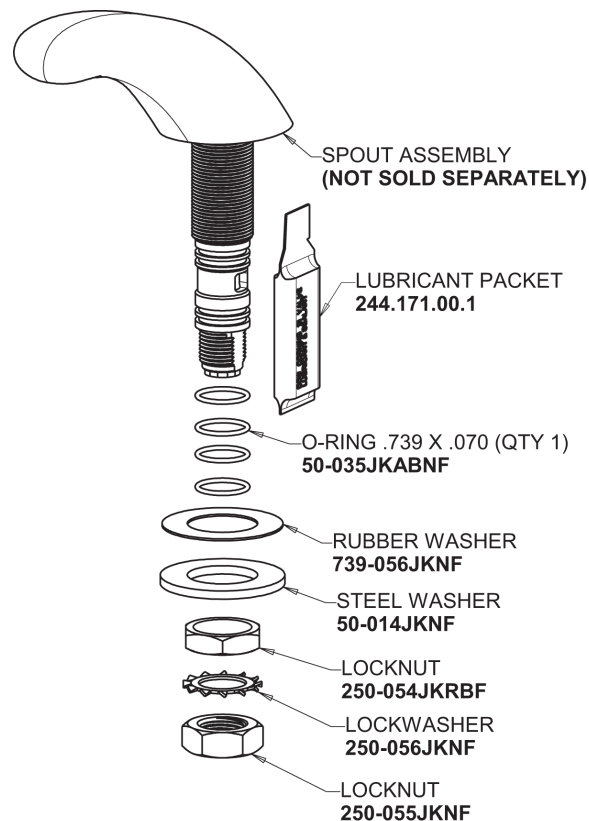

Repair Parts

404-LEHAB

Concealed Hot and Cold Water Sink Faucet

CHICAGO FAUCETS®

Geberit Group

Base Parts:

404 Series Spout 401-601KJKCP

2.2 GPM (8.3 L/min) Softflo Aerator E12JKABCP

Quatern Compression Cartridge (pair) 377-XTRHJKABNF (right) 377-XTLHJKABNF (left)

For Technical Assistance:

Phone: 800-TEC-TRUE (832-8783)

Email: techsupport.us@chicago faucets.com

2100 South Clearwater Drive