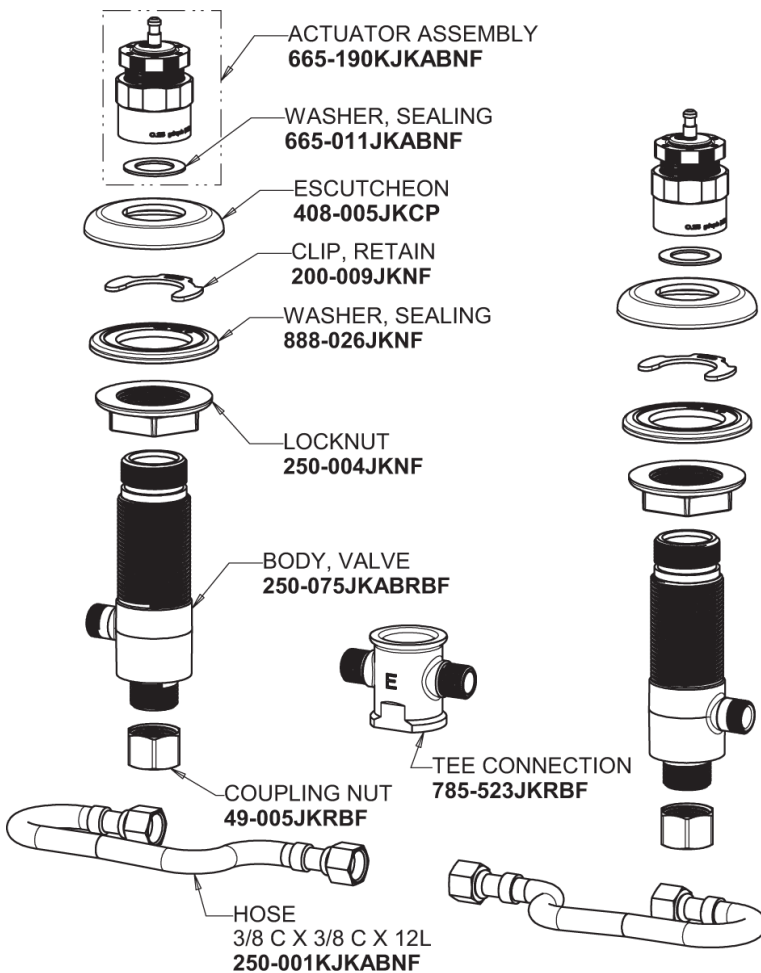

Repair Parts

404-HZV665E39ABCP

Concealed Hot and Cold Water Metering Sink Faucet

CHICAGO FAUCETS®

Geberit Group

Base Parts:

404 Series Spout 401-601KJKCP

For Technical Assistance:

Concealed Hot and Cold Water Metering Sink Faucet

CHICAGO FAUCETS®

Geberit Group

1-3/4" Vandal Proof Push Handle
665-PSHJKCP_pair

0.35 GPM (1.3 L/min) Vandal Proof Econo-Flo Non-Aerating
Outlet
E39VPJKABCP