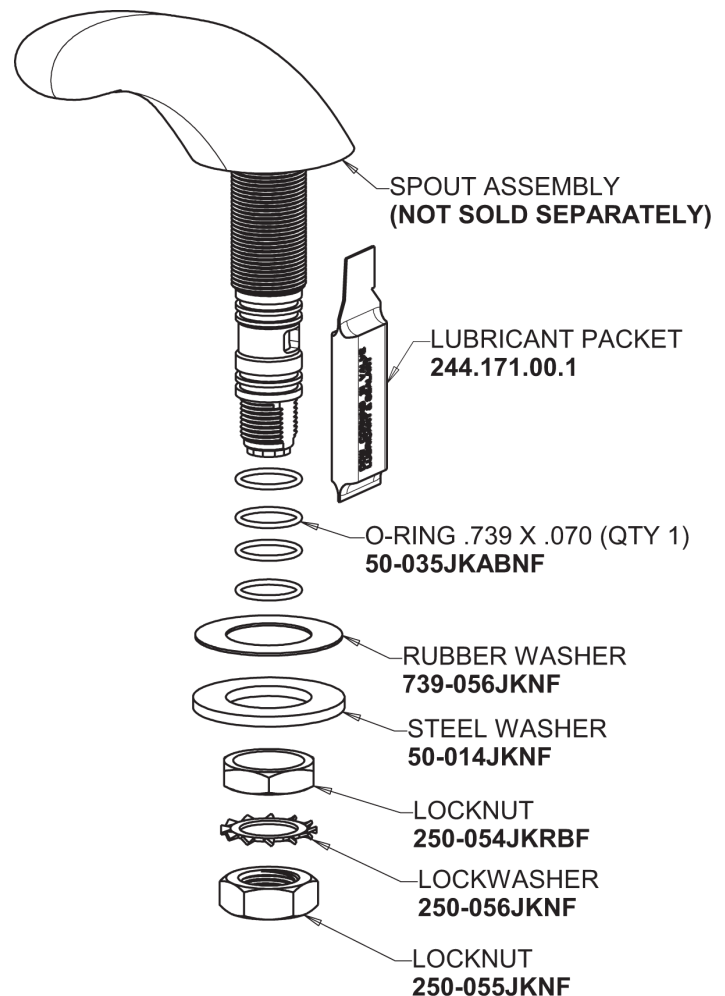

Repair Parts

404-HZV665E39ABCP

Concealed Hot and Cold Water Metering Sink Faucet

CHICAGO FAUCETS®

Geberit Group

Base Parts:

404 Series Spout 401-601KJKCP

For Technical Assistance:

Concealed Hot and Cold Water Metering Sink Faucet

CHICAGO FAUCETS®

Geberit Group

1-3/4" Vandal Proof Push Handle
665-PSHJKCP_pair

0.35 GPM (1.3 L/min) Vandal Proof Econo-Flo Non-Aerating
Outlet
E39VPJKABCP