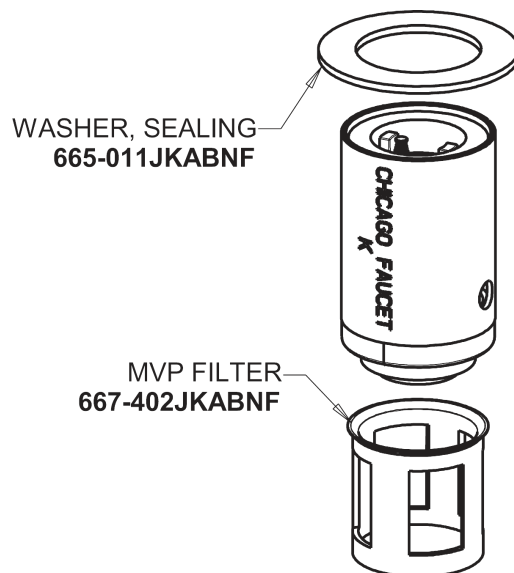

MVP Metering Cartridge
671-XJKABNF