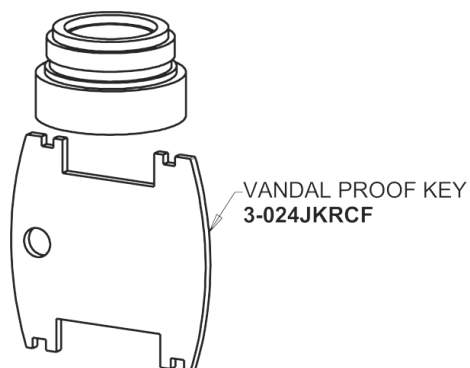

Concealed Hot and Cold Water Metering Sink Faucet

CHICAGO FAUCETS®

Geberit Group

1-3/4" Vandal Proof Push Handle
665-PSHJKCP_pair

0.35 GPM (1.3 L/min) Vandal Proof Econo-Flo Non-Aerating
Outlet
E39VPJKABCP