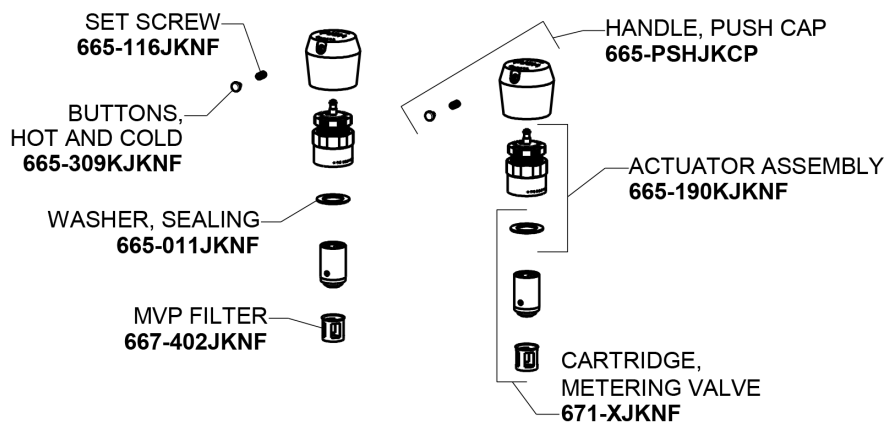

Repair Parts

404-HZV665E39ABCP

Concealed Hot and Cold Water Metering Sink Faucet

CHICAGO FAUCETS®

Geberit Group

Base Parts:

404 Series Spout 401-601KJKCP

For Technical Assistance:

Concealed Hot and Cold Water Metering Sink Faucet

CHICAGO FAUCETS®

Geberit Group

1-3/4" Vandal Proof Push Handle
665-PSHJKCP_pair

0.35 GPM (1.3 L/min) Vandal Proof Econo-Flo Non-Aerating
Outlet
E39VPJKABCP