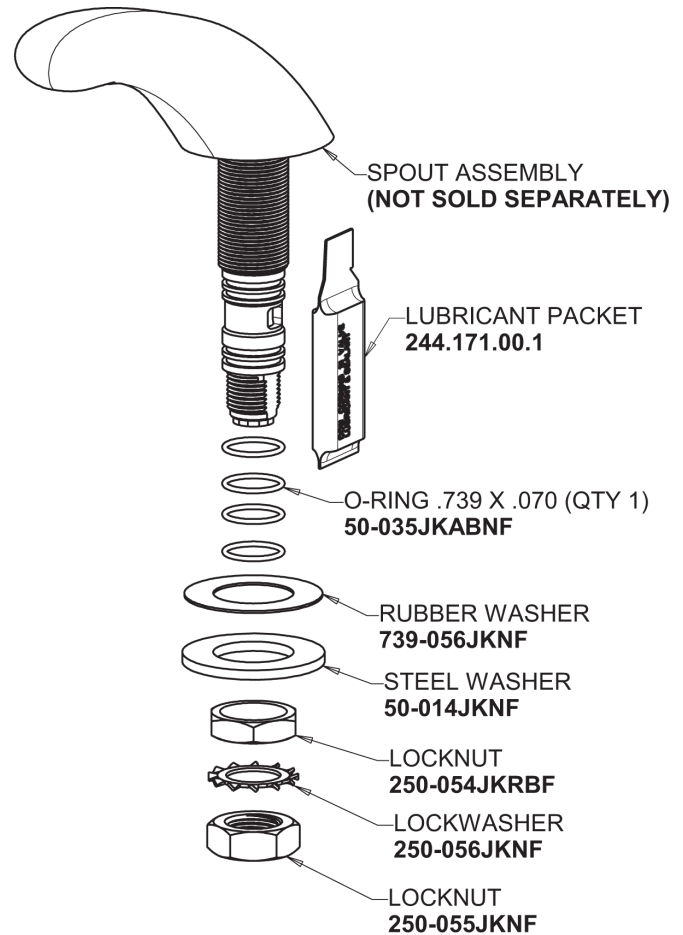

Repair Parts

404-HZLEHAB

Concealed Hot and Cold Water Sink Faucet

CHICAGO FAUCETS®

Geberit Group

Base Parts:

404 Series Spout 401-601KJKCP

2.2 GPM (8.3 L/min) Softflo Aerator E12JKABCP

Quatern Compression Cartridge (pair) 377-XTRHJKABNF (right) 377-XTLHJKABNF (left)

For Technical Assistance:

Phone: 800-TEC-TRUE (832-8783)

Email: techsupport.us@chicago faucets.com

2100 South Clearwater Drive