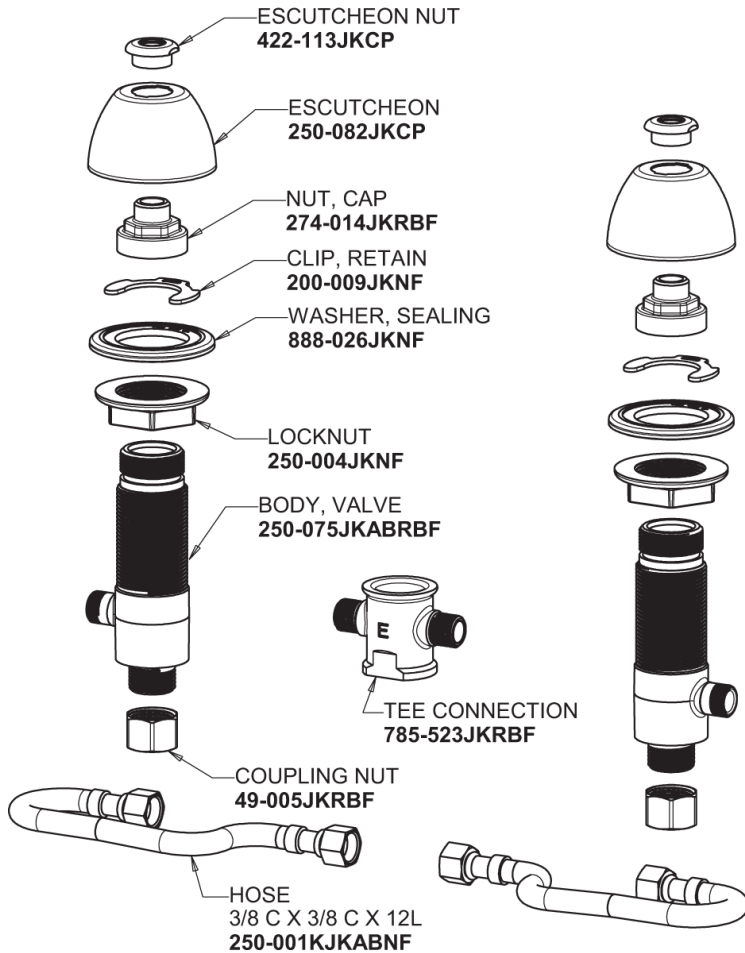

Repair Parts

404-HZLEHAB

Concealed Hot and Cold Water Sink Faucet

CHICAGO FAUCETS®

Geberit Group

Base Parts:

404 Series Spout 401-601KJKCP

2.2 GPM (8.3 L/min) Softflo Aerator E12JKABCP

Quatern Compression Cartridge (pair) 377-XTRHJKABNF (right) 377-XTLHJKABNF (left)

For Technical Assistance:

Phone: 800-TEC-TRUE (832-8783)

Email: techsupport.us@chicago faucets.com

2100 South Clearwater Drive