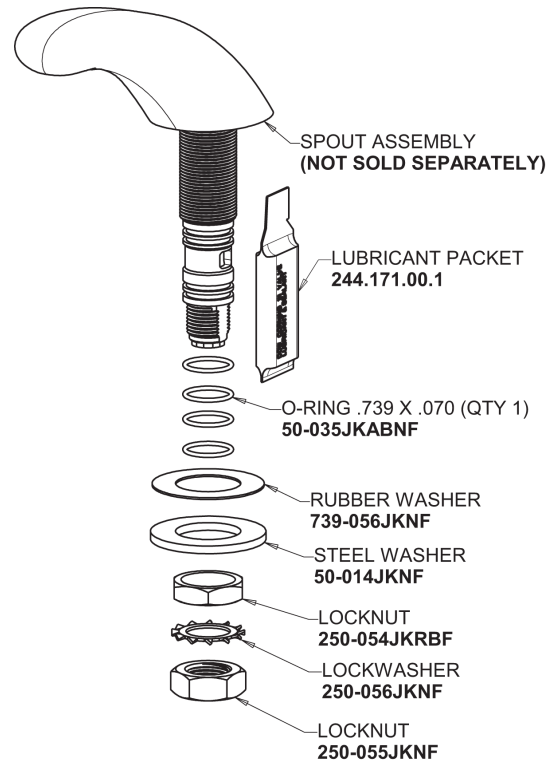

Repair Parts

404-HZE74ABCP

Concealed Hot and Cold Water Sink Faucet

CHICAGO FAUCETS®

Geberit Group

Base Parts:

2-3/8" Lever Handle 390-PRJKCP

404 Series Spout 401-601KJKCP

1.0 GPM (3.8 L/min) Non-Aerating Laminar Outlet E74JKABCP

Quatern Compression Cartridge (pair) 377-XTRHJKABNF (right) 377-XTLHJKABNF (left)

For Technical Assistance:

Phone: 800-TEC-TRUE (832-8783)

Email: techsupport.us@chicagofaucets.com