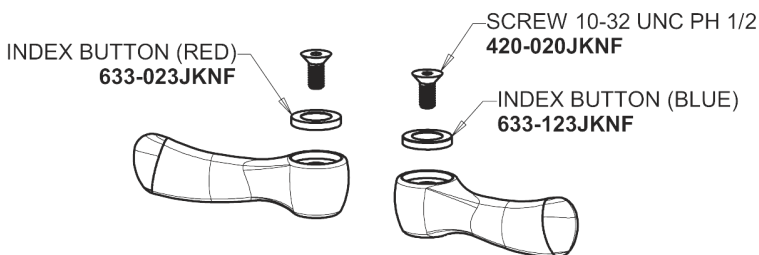

Repair Parts

404-HZE74ABCP

Concealed Hot and Cold Water Sink Faucet

CHICAGO FAUCETS®

Geberit Group

Base Parts:

2-3/8" Lever Handle 390-PRJKCP

404 Series Spout 401-601KJKCP

1.0 GPM (3.8 L/min) Non-Aerating Laminar Outlet E74JKABCP

Quatern Compression Cartridge (pair) 377-XTRHJKABNF (right) 377-XTLHJKABNF (left)

For Technical Assistance:

Phone: 800-TEC-TRUE (832-8783)

Email: techsupport.us@chicagofaucets.com