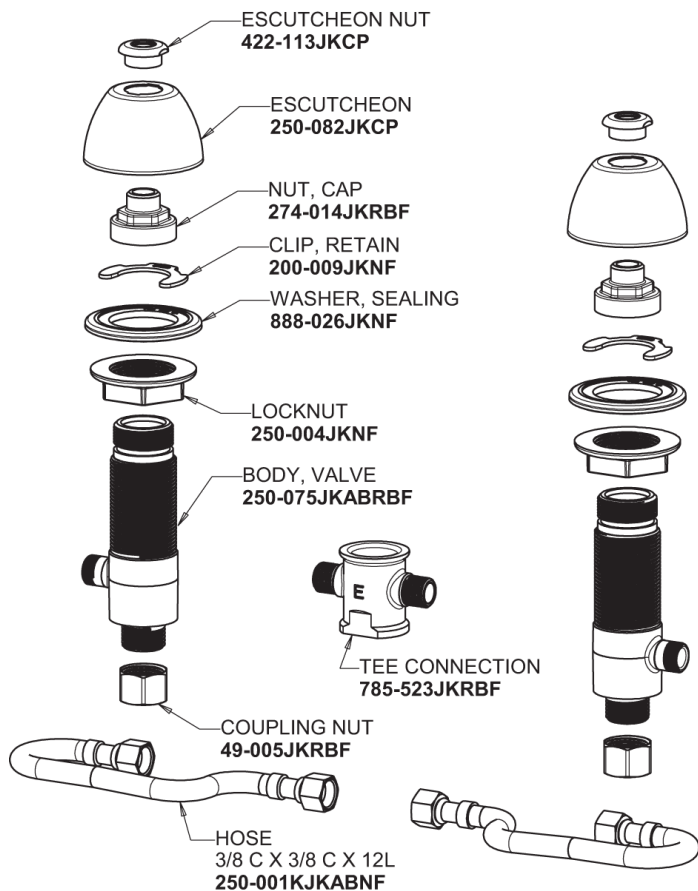

Repair Parts

404-HZE74ABCP

Concealed Hot and Cold Water Sink Faucet

CHICAGO FAUCETS®

Geberit Group

Base Parts:

2-3/8" Lever Handle 390-PRJKCP

404 Series Spout 401-601KJKCP

1.0 GPM (3.8 L/min) Non-Aerating Laminar Outlet E74JKABCP

Quatern Compression Cartridge (pair) 377-XTRHJKABNF (right) 377-XTLHJKABNF (left)

For Technical Assistance:

Phone: 800-TEC-TRUE (832-8783)

Email: techsupport.us@chicagofaucets.com