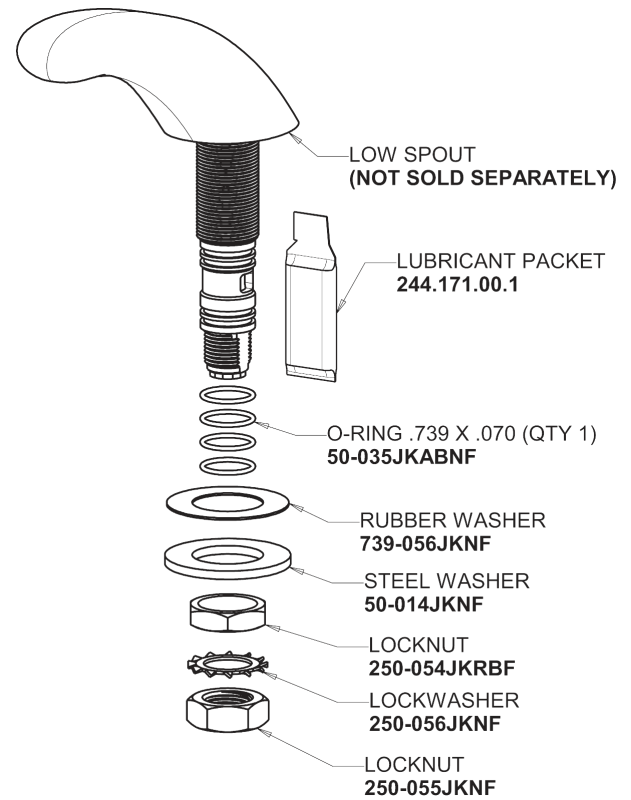

Repair Parts

404-HZE74-950ABCP

Concealed Hot and Cold Water Sink Faucet

**CHICAGO
FAUCETS**

a Geberit company

Base Parts:

2-1/2" Three-Wing Canopy Handle (pair)
950-PRJKCP

401-601KJKCP

1.0 GPM (3.8 L/min) Non-Aerating Laminar Outlet
E74JKABCP

Quatern Compression Cartridge (pair)
1-099XTJKABNF (right)
1-100XTJKABNF (left)

For Technical Assistance:

Phone: 800-TEC-TRUE (832-8783)

Email: techsupport.us@chicagofaucets.com