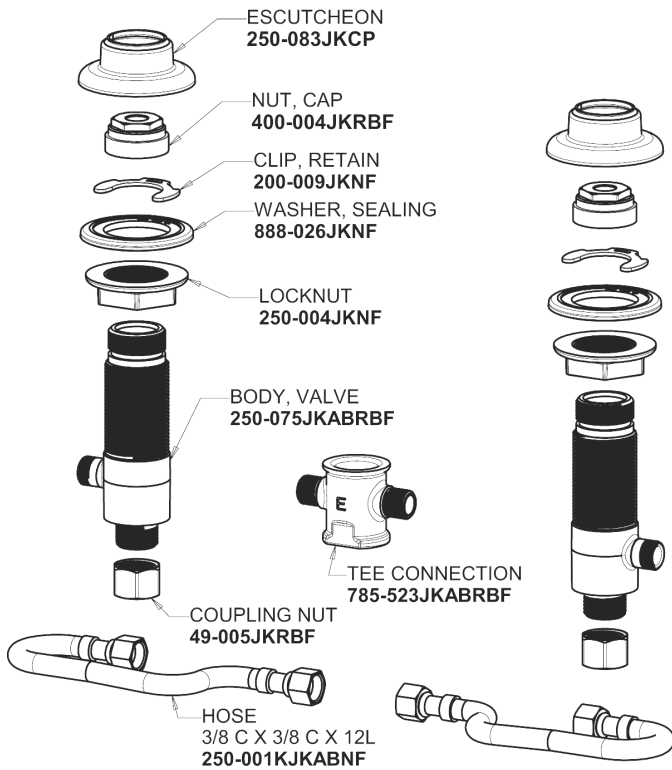

Repair Parts

404-HZE74-950ABCP

Concealed Hot and Cold Water Sink Faucet

**CHICAGO
FAUCETS**

a Geberit company

Base Parts:

2-1/2" Three-Wing Canopy Handle (pair)
950-PRJKCP

401-601KJKCP

1.0 GPM (3.8 L/min) Non-Aerating Laminar Outlet
E74JKABCP

Quatern Compression Cartridge (pair)
1-099XTJKABNF (right)
1-100XTJKABNF (left)

For Technical Assistance:

Phone: 800-TEC-TRUE (832-8783)

Email: techsupport.us@chicagofaucets.com