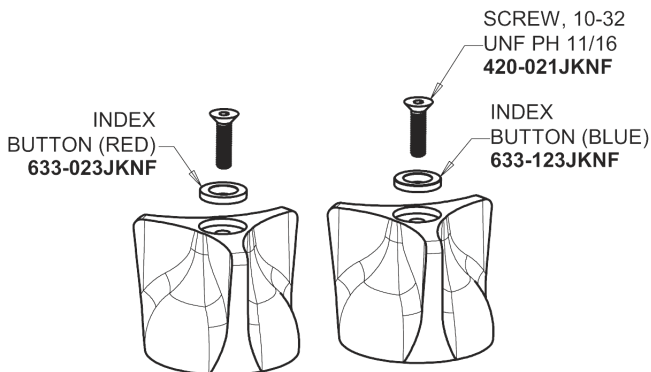

Repair Parts

404-HZE74-950ABCP

Concealed Hot and Cold Water Sink Faucet

**CHICAGO
FAUCETS**

a Geberit company

Base Parts:

2-1/2" Three-Wing Canopy Handle (pair)
950-PRJKCP

401-601KJKCP

1.0 GPM (3.8 L/min) Non-Aerating Laminar Outlet
E74JKABCP

Quatern Compression Cartridge (pair)
1-099XTJKABNF (right)
1-100XTJKABNF (left)

For Technical Assistance:

Phone: 800-TEC-TRUE (832-8783)

Email: techsupport.us@chicagofaucets.com