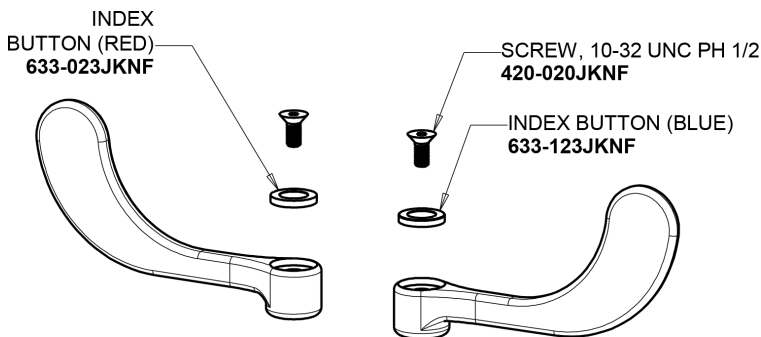

Repair Parts

404-HZE74-317ABCP

Concealed Hot and Cold Water Sink Faucet

Base Parts:

4" Wristblade Handle 317-PRJKCP

404 Series Spout 401-601KJKCP

1.0 GPM (3.8 L/min) Non-Aerating Laminar Outlet E74JKABCP

Quatern Compression Cartridge (pair) 377-XTRHJKABNF (right) 377-XTLHJKABNF (left)