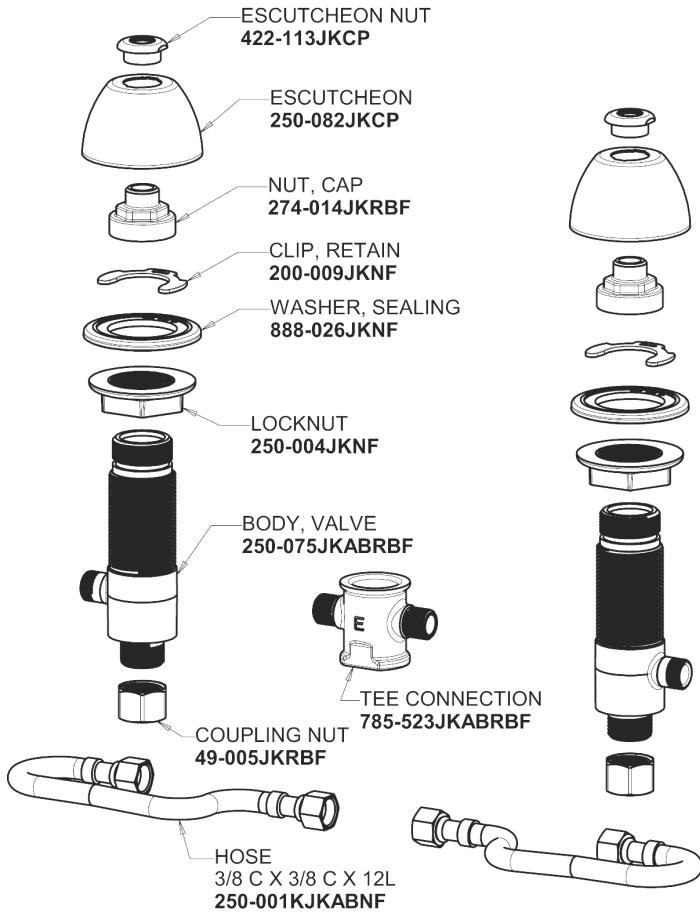

Repair Parts

404-HZE74-317ABCP

Concealed Hot and Cold Water Sink Faucet

Base Parts:

4" Wristblade Handle 317-PRJKCP

404 Series Spout 401-601KJKCP

1.0 GPM (3.8 L/min) Non-Aerating Laminar Outlet E74JKABCP

Quatern Compression Cartridge (pair) 377-XTRHJKABNF (right) 377-XTLHJKABNF (left)