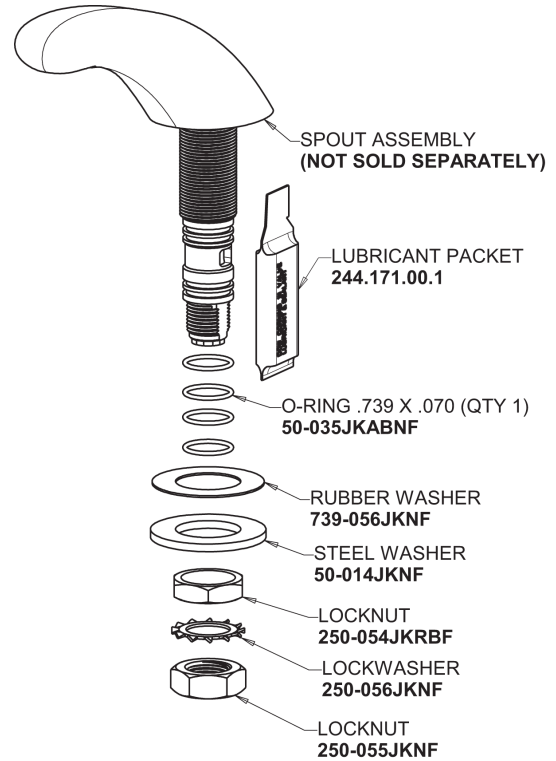

Repair Parts

404-HZE74-317ABCP

Concealed Hot and Cold Water Sink Faucet

Base Parts:

4" Wristblade Handle 317-PRJKCP

404 Series Spout 401-601KJKCP

1.0 GPM (3.8 L/min) Non-Aerating Laminar Outlet E74JKABCP

Quatern Compression Cartridge (pair) 377-XTRHJKABNF (right) 377-XTLHJKABNF (left)