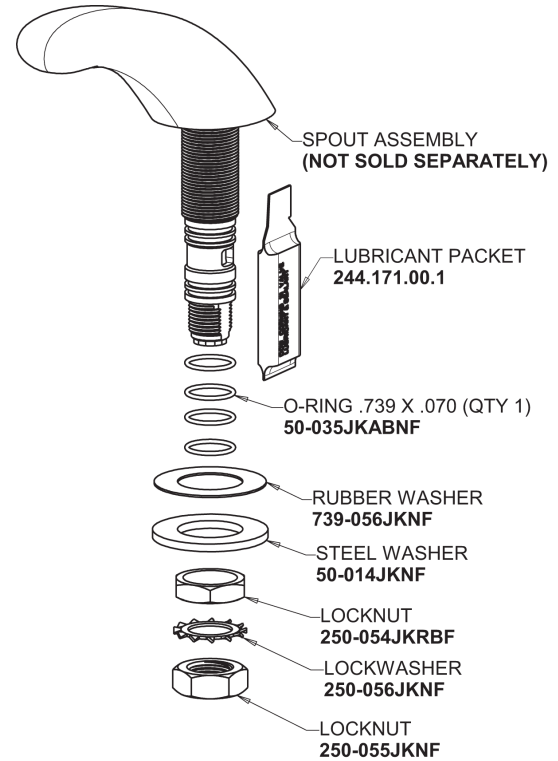

Repair Parts

404-HZE70ABCP

Concealed Hot and Cold Water Sink Faucet

**CHICAGO
FAUCETS**

a Geberit company

Base Parts:

2-3/8" Lever Handle 390-PRJKCP

404 Series Spout 401-601KJKCP

0.5 GPM (1.9 L/min) Non-Aerating Laminar Outlet E70JKABCP

Quatern Compression Cartridge (pair) 377-XTRHJKABNF (right) 377-XTLHJKABNF (left)

For Technical Assistance:

Phone: 800-TEC-TRUE (832-8783)

Email: techsupport.us@chicagofaucets.com