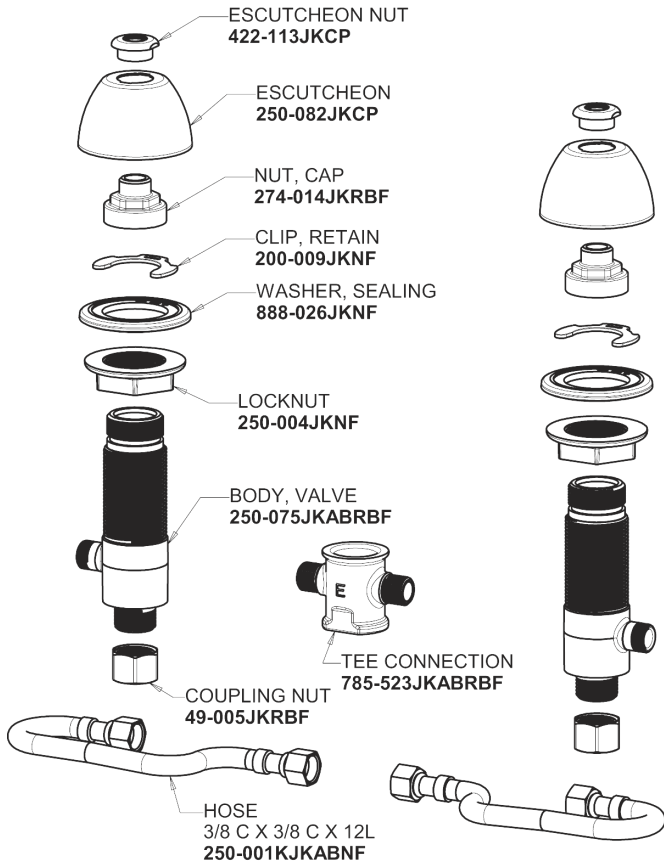

Repair Parts

404-HZE70ABCP

Concealed Hot and Cold Water Sink Faucet

**CHICAGO
FAUCETS**

a Geberit company

Base Parts:

2-3/8" Lever Handle 390-PRJKCP

404 Series Spout 401-601KJKCP

0.5 GPM (1.9 L/min) Non-Aerating Laminar Outlet E70JKABCP

Quatern Compression Cartridge (pair) 377-XTRHJKABNF (right) 377-XTLHJKABNF (left)

For Technical Assistance:

Phone: 800-TEC-TRUE (832-8783)

Email: techsupport.us@chicagofaucets.com