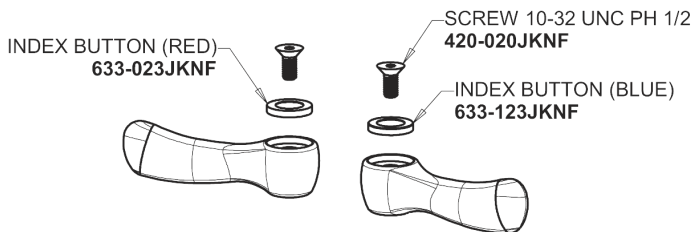

Repair Parts

404-HZE70ABCP

Concealed Hot and Cold Water Sink Faucet

**CHICAGO
FAUCETS**

a Geberit company

Base Parts:

2-3/8" Lever Handle 390-PRJKCP

404 Series Spout 401-601KJKCP

0.5 GPM (1.9 L/min) Non-Aerating Laminar Outlet E70JKABCP

Quatern Compression Cartridge (pair) 377-XTRHJKABNF (right) 377-XTLHJKABNF (left)

For Technical Assistance:

Phone: 800-TEC-TRUE (832-8783)

Email: techsupport.us@chicagofaucets.com