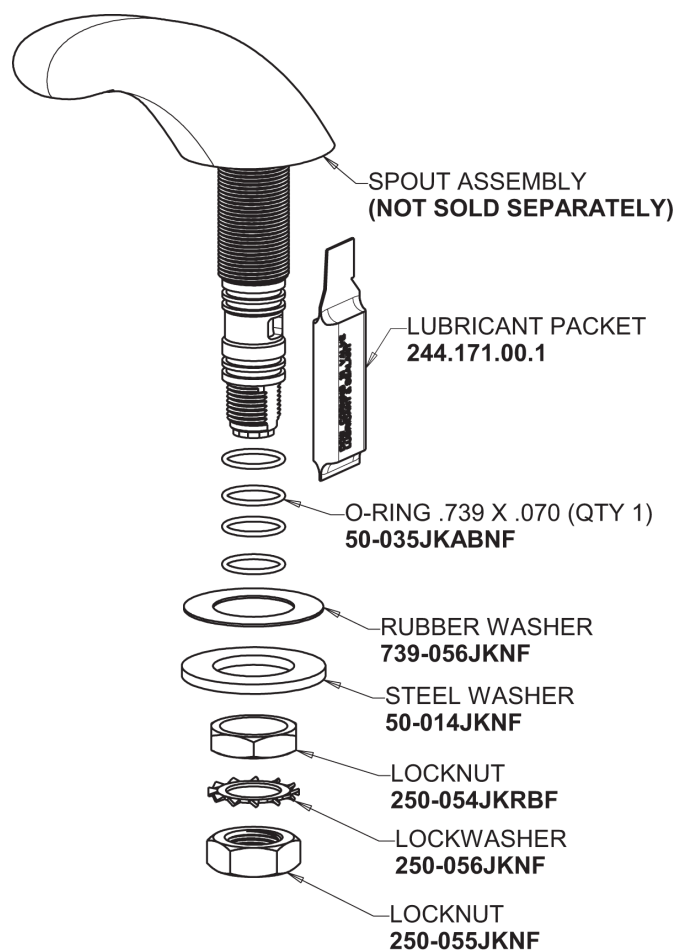

Repair Parts

404-HZE70-LEHAB

Concealed Hot and Cold Water Sink Faucet

CHICAGO FAUCETS®

Geberit Group

Base Parts:

404 Series Spout 401-601KJKCP

0.5 GPM (1.9 L/min) Non-Aerating Laminar Outlet E70JKABCP

Quatern Compression Cartridge (pair) 377-XTRHJKABNF (right) 377-XTLHJKABNF (left)

For Technical Assistance:

Phone: 800-TEC-TRUE (832-8783)

Email: techsupport.us@chicago faucets.com

2100 South Clearwater Drive