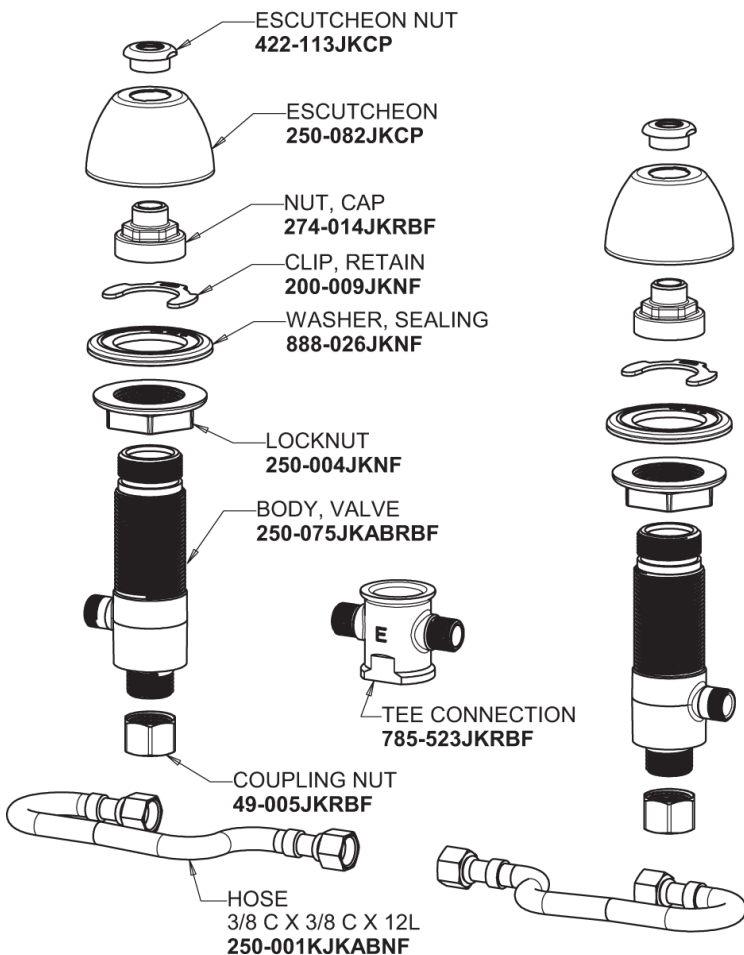

Repair Parts

404-HZE70-LEHAB

Concealed Hot and Cold Water Sink Faucet

CHICAGO FAUCETS®

Geberit Group

Base Parts:

404 Series Spout 401-601KJKCP

0.5 GPM (1.9 L/min) Non-Aerating Laminar Outlet E70JKABCP

Quatern Compression Cartridge (pair) 377-XTRHJKABNF (right) 377-XTLHJKABNF (left)

For Technical Assistance:

Phone: 800-TEC-TRUE (832-8783)

Email: techsupport.us@chicago faucets.com

2100 South Clearwater Drive