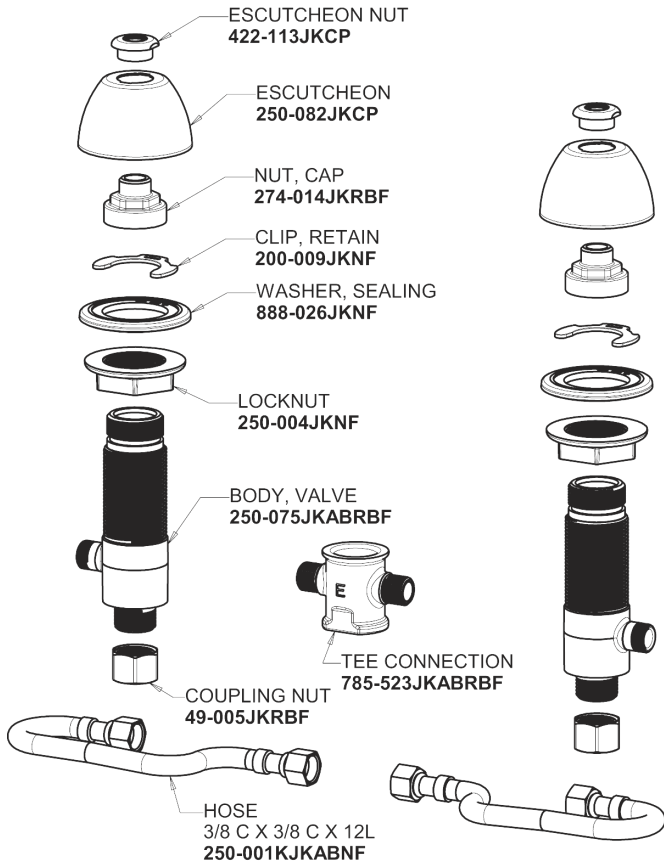

# Repair Parts

404-HZE70-317ABCP

Concealed Hot and Cold Water Sink Faucet

**CHICAGO FAUCETS**

a Geberit company

## Base Parts:

## 4" Wristblade Handle 317-PRJKCP

## 404 Series Spout 401-601KJKCP