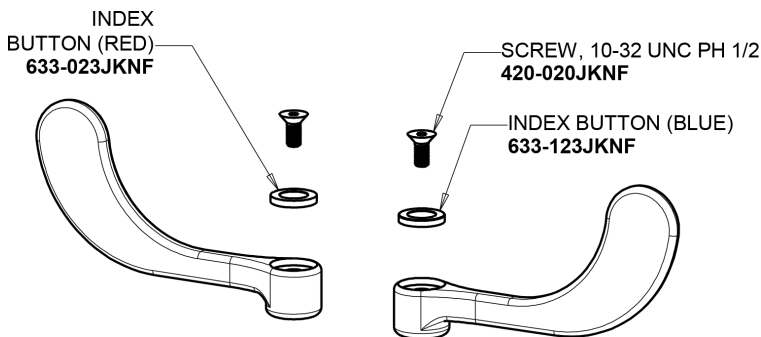

4" Wristblade Handle 317-PRJKCP