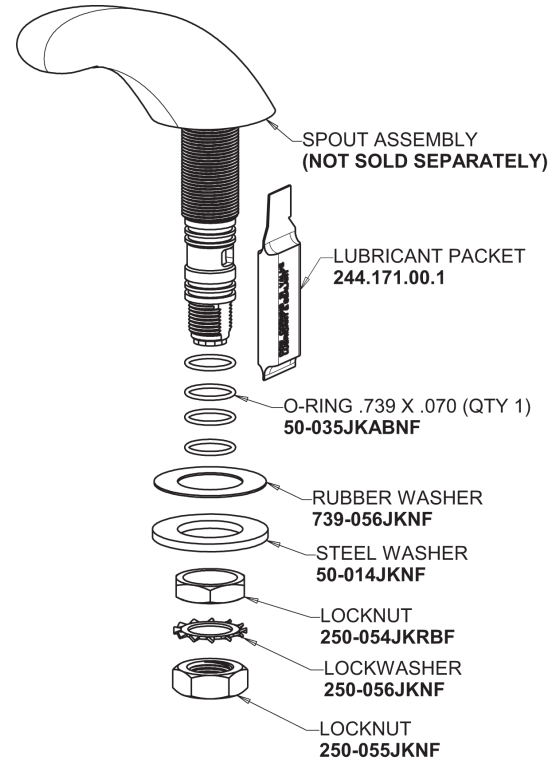

404 Series Spout 401-601KJKCP

0.5 GPM (1.9 L/min) Non-Aerating Laminar Outlet E70JKABCP

Quatern Compression Cartridge (pair) 377-XTRHJKABNF (right) 377-XTLHJKABNF (left)

For Technical Assistance:

Phone: 800-TEC-TRUE (832-8783)

Email: techsupport.us@chicagofaucets.com

2100 South Clearwater Drive

Des Plaines, IL 60018

Phone: 847-803-5000

chicagofaucets.com