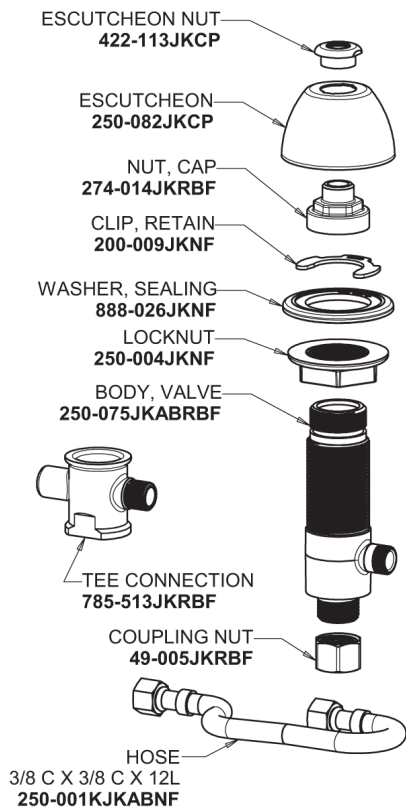

# Repair Parts

404-HZCWABCP

Concealed Cold Water Sink Faucet

## Base Parts:

2-3/8" Lever Handle  
390-COLDJKCP

404 Series Spout  
401-601KJKCP

2.2 GPM (8.3 L/min) Softflo Aerator  
E12JKABCP

Quatrum Compression Cartridge (right hand)  
377-XTRHJKABNF