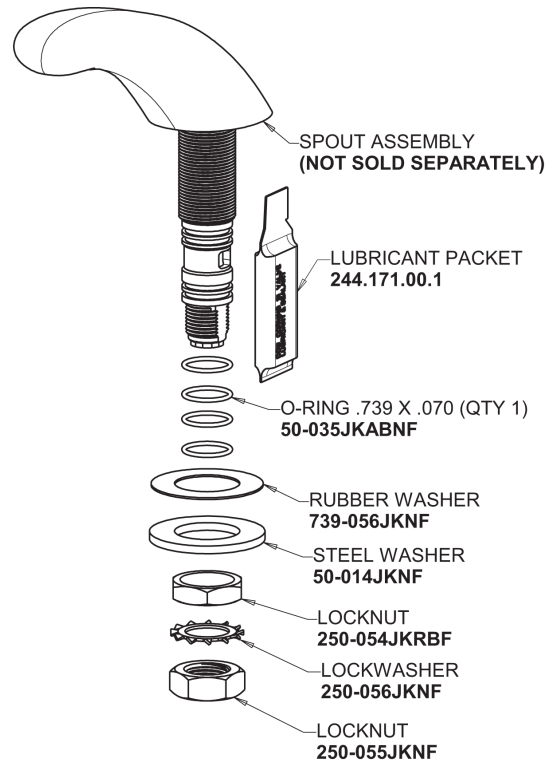

## Base Parts:

2-3/8" Lever Handle  
390-COLDJKCP

404 Series Spout  
401-601KJKCP

2.2 GPM (8.3 L/min) Softflo Aerator  
E12JKABCP

Quatrum Compression Cartridge (right hand)  
377-XTRHJKABNF