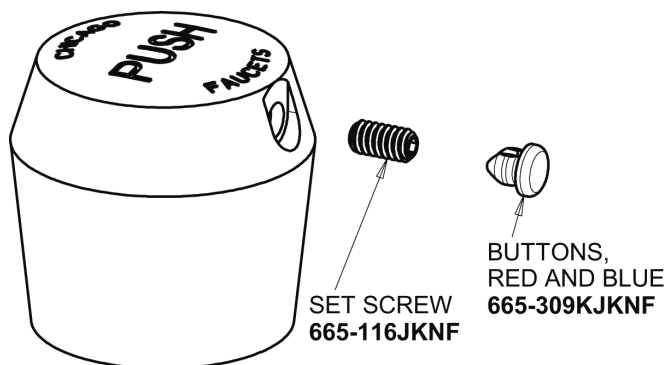

Repair Parts

404-HZCW665ABCP

Concealed Cold Water Metering Sink Faucet

CHICAGO FAUCETS®

Geberit Group

Base Parts:

404 Series Spout 401-601KJKCP

For Technical Assistance:

Concealed Cold Water Metering Sink Faucet

CHICAGO FAUCETS®

Geberit Group

1-3/4" Vandal Proof Push Handle
665-PSHJKCP

2.2 GPM (8.3 L/min) Softflo Aerator
E12JKABCP

MVP Metering Cartridge
671-XJKABNF

For Technical Assistance: