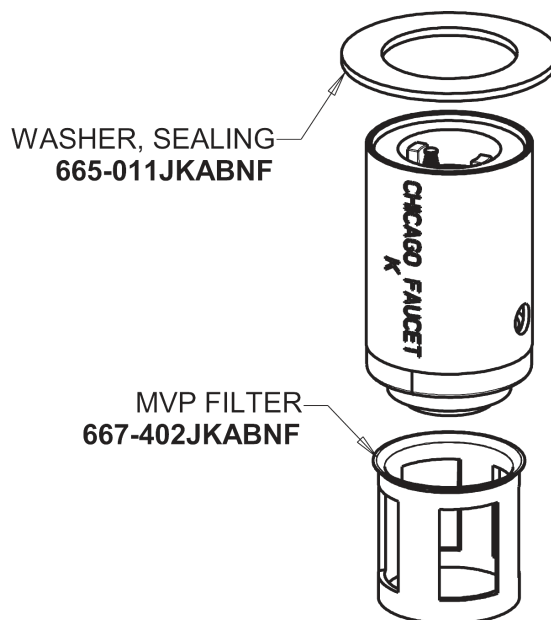

Repair Parts

404-HZCW665ABCP

Concealed Cold Water Metering Sink Faucet

CHICAGO FAUCETS®

Geberit Group

Base Parts:

404 Series Spout 401-601KJKCP

For Technical Assistance:

Concealed Cold Water Metering Sink Faucet

CHICAGO FAUCETS®

Geberit Group

1-3/4" Vandal Proof Push Handle
665-PSHJKCP

2.2 GPM (8.3 L/min) Softflo Aerator
E12JKABCP

MVP Metering Cartridge
671-XJKABNF

For Technical Assistance: