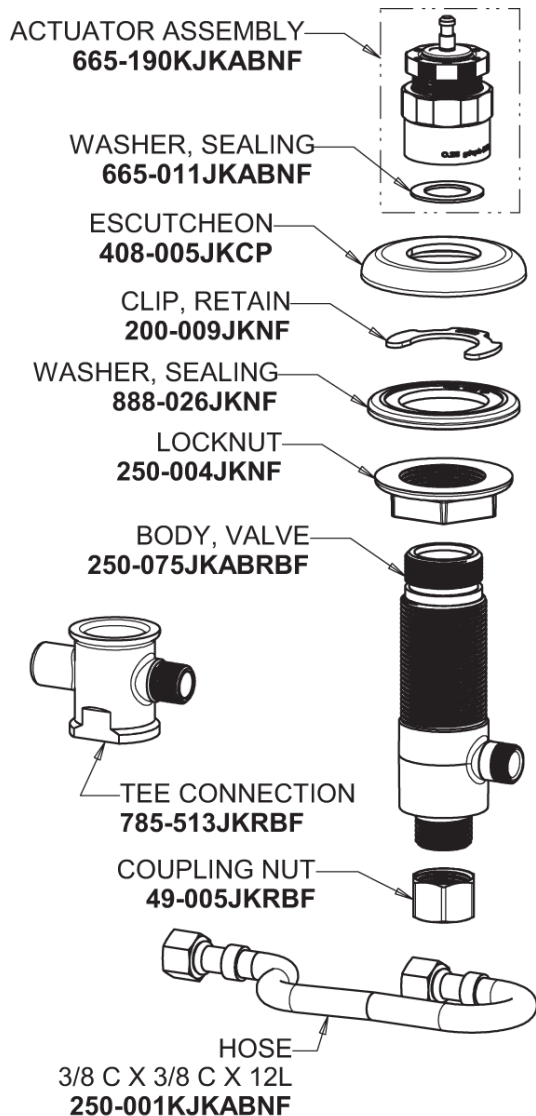

Repair Parts

404-HZCW665ABCP

Concealed Cold Water Metering Sink Faucet

CHICAGO FAUCETS®

Geberit Group

Base Parts:

404 Series Spout 401-601KJKCP

For Technical Assistance:

Concealed Cold Water Metering Sink Faucet

CHICAGO FAUCETS®

Geberit Group

1-3/4" Vandal Proof Push Handle
665-PSHJKCP

2.2 GPM (8.3 L/min) Softflo Aerator
E12JKABCP

MVP Metering Cartridge
671-XJKABNF

For Technical Assistance: