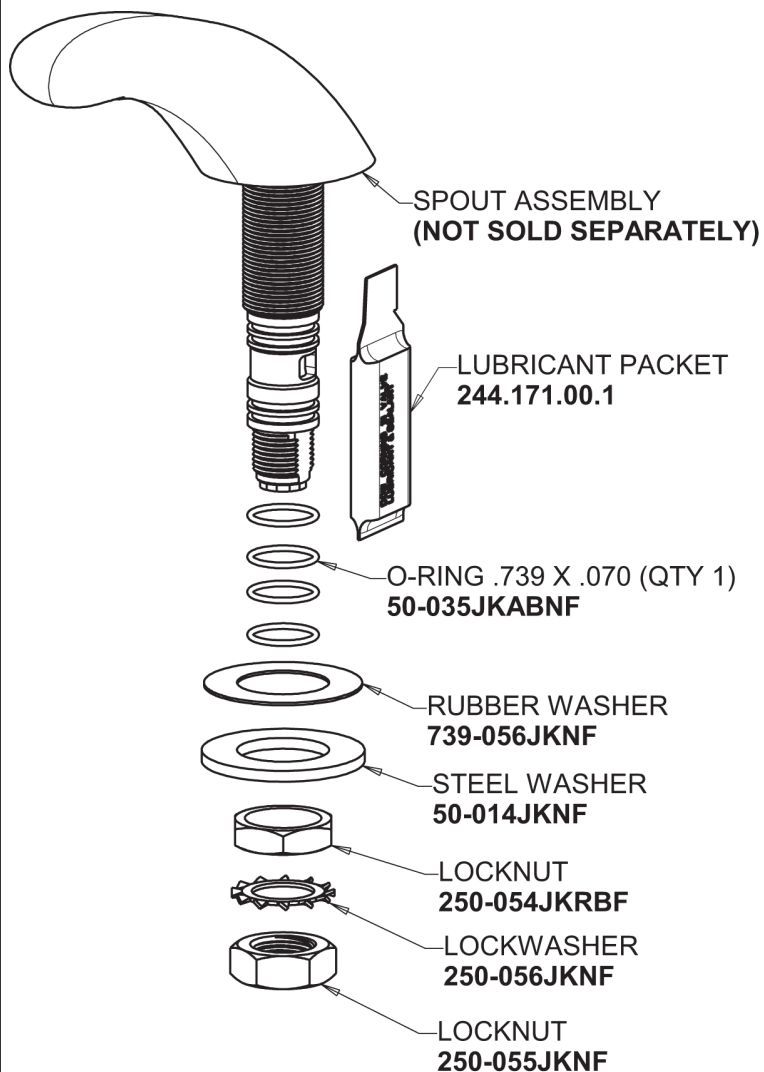

Repair Parts

404-HZCW665ABCP

Concealed Cold Water Metering Sink Faucet

CHICAGO FAUCETS®

Geberit Group

Base Parts:

404 Series Spout 401-601KJKCP

For Technical Assistance:

Concealed Cold Water Metering Sink Faucet

CHICAGO FAUCETS®

Geberit Group

1-3/4" Vandal Proof Push Handle
665-PSHJKCP

2.2 GPM (8.3 L/min) Softflo Aerator
E12JKABCP

MVP Metering Cartridge
671-XJKABNF

For Technical Assistance: