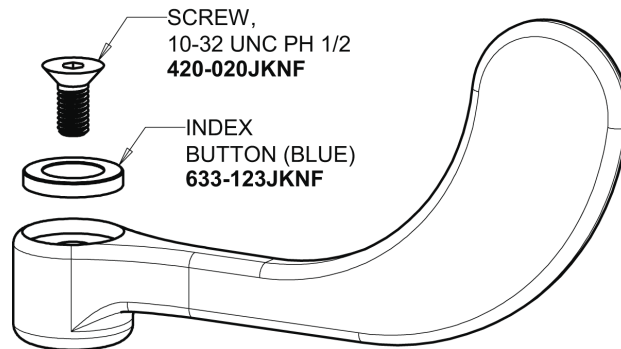

Repair Parts

404-HZCE74-W317AB

Concealed Cold Water Sink Faucet

**CHICAGO
FAUCETS**

a Geberit company

Base Parts:

404 Series Spout 401-601KJKCP

For Technical Assistance:

Concealed Cold Water Sink Faucet

**CHICAGO
FAUCETS** 

a Geberit company

4" Wristblade Handle with Blue (Cold) Index Button
317-COLDJKCP

1.0 GPM (3.8 L/min) Non-Aerating Laminar Outlet
E74JKABCP

Quatern Compression Cartridge (right hand)
377-XTRHJKABNF