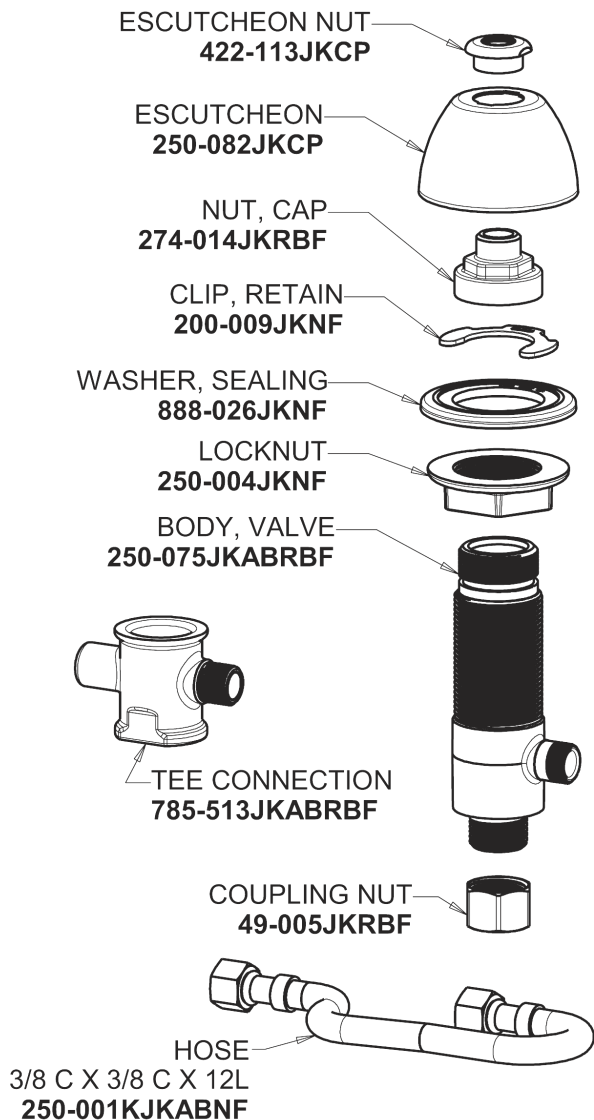

Repair Parts

404-HZCE74-W317AB

Concealed Cold Water Sink Faucet

**CHICAGO
FAUCETS**

a Geberit company

Base Parts:

404 Series Spout 401-601KJKCP

For Technical Assistance:

Concealed Cold Water Sink Faucet

**CHICAGO
FAUCETS** 

a Geberit company

4" Wristblade Handle with Blue (Cold) Index Button
317-COLDJKCP

1.0 GPM (3.8 L/min) Non-Aerating Laminar Outlet
E74JKABCP

Quatern Compression Cartridge (right hand)
377-XTRHJKABNF