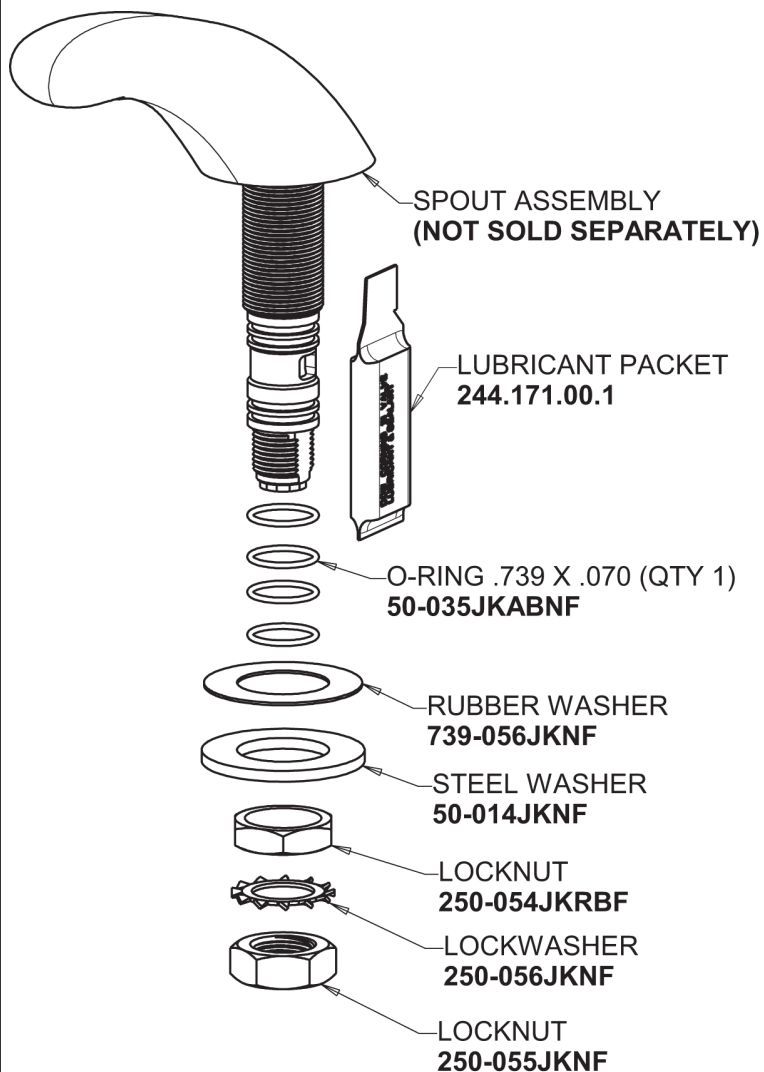

Repair Parts

404-HZCE74-W317AB

Concealed Cold Water Sink Faucet

**CHICAGO
FAUCETS**

a Geberit company

Base Parts:

404 Series Spout 401-601KJKCP

For Technical Assistance:

Concealed Cold Water Sink Faucet

**CHICAGO
FAUCETS** 

a Geberit company

4" Wristblade Handle with Blue (Cold) Index Button
317-COLDJKCP

1.0 GPM (3.8 L/min) Non-Aerating Laminar Outlet
E74JKABCP

Quatern Compression Cartridge (right hand)
377-XTRHJKABNF