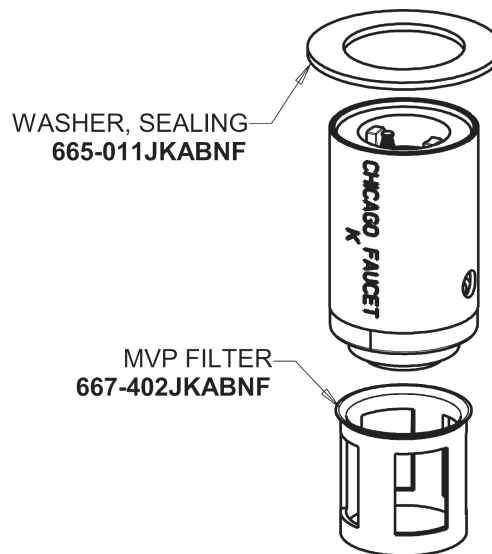

For Technical Assistance:

Phone: 800-TEC-TRUE (832-8783)

Email: techsupport.us@chicagofaucets.com

2100 South Clearwater Drive

Des Plaines, IL 60018

Phone: 847-803-5000

chicagofaucets.com