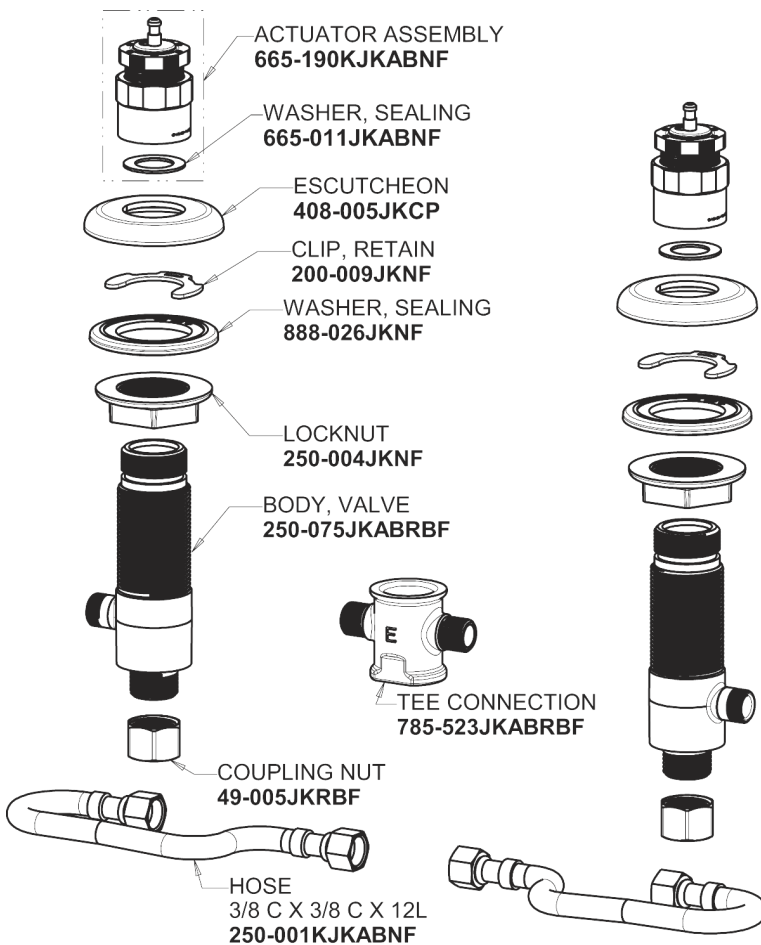

# Repair Parts

404-HZ665ABCP

Concealed Hot and Cold Water Metering Sink Faucet

**CHICAGO  
FAUCETS**

a Geberit company

## Base Parts:

## 404 Series Spout 401-601KJKCP

# Repair Parts

404-HZ665ABCP

Concealed Hot and Cold Water Metering Sink Faucet

**CHICAGO  
FAUCETS** 

a Geberit company

1-3/4" Vandal Proof Push Handle  
665-PSHJKCP\_pair

2.2 GPM (8.3 L/min) Softflo Aerator  
E12JKABCP