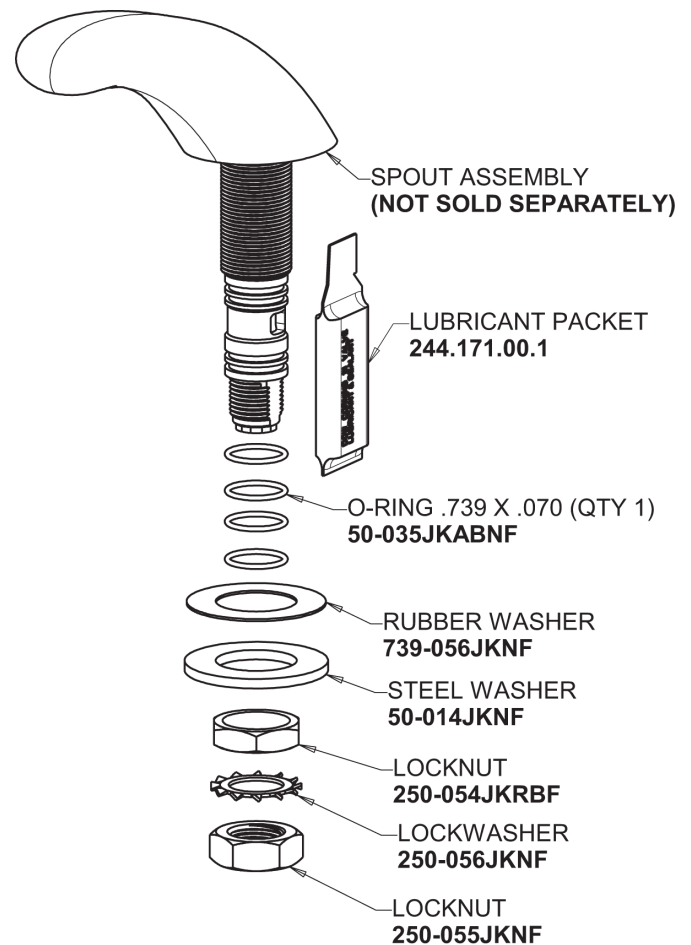

404 Series Spout 401-601KJKCP

For Technical Assistance:

Phone: 800-TEC-TRUE (832-8783)

Email: techsupport.us@chicagofaucets.com

2100 South Clearwater Drive

Des Plaines, IL 60018

Phone: 847-803-5000

chicagofaucets.com