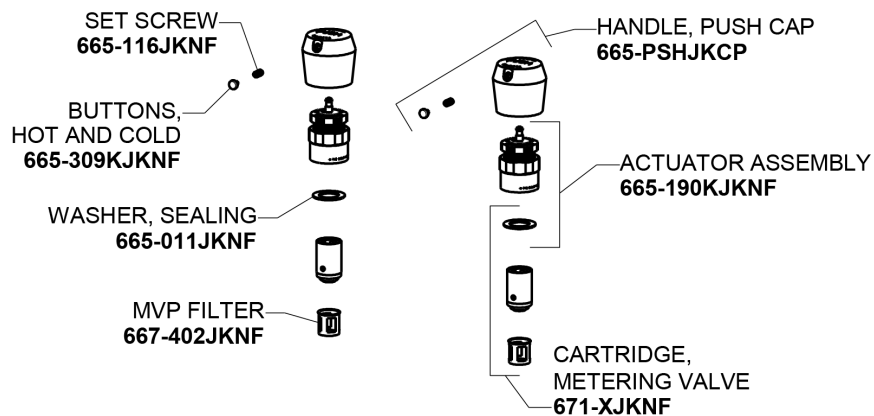

# Repair Parts

404-HZ665ABCP

Concealed Hot and Cold Water Metering Sink Faucet

**CHICAGO  
FAUCETS** 

a Geberit company

1-3/4" Vandal Proof Push Handle  
665-PSHJKCP\_pair

2.2 GPM (8.3 L/min) Softflo Aerator  
E12JKABCP