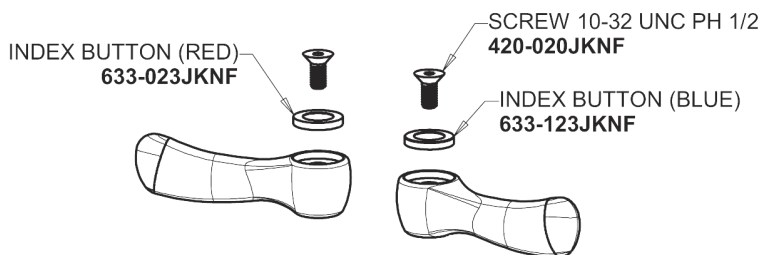

Concealed Hot and Cold Water Sink Faucet with Pop-up Waste

CHICAGO FAUCETS®

Geberit Group

Pop-up Waste
1222-KJKCP

1.0 GPM (3.8 L/min) Non-Aerating Laminar Outlet
E74JKABCP

2-3/8" Lever Handle
390-PRJKCP

Ceramic 1/4-Turn Cartridge (pair)
377-XKRHJKABNF (right)
377-XKLHJKABNF (left)