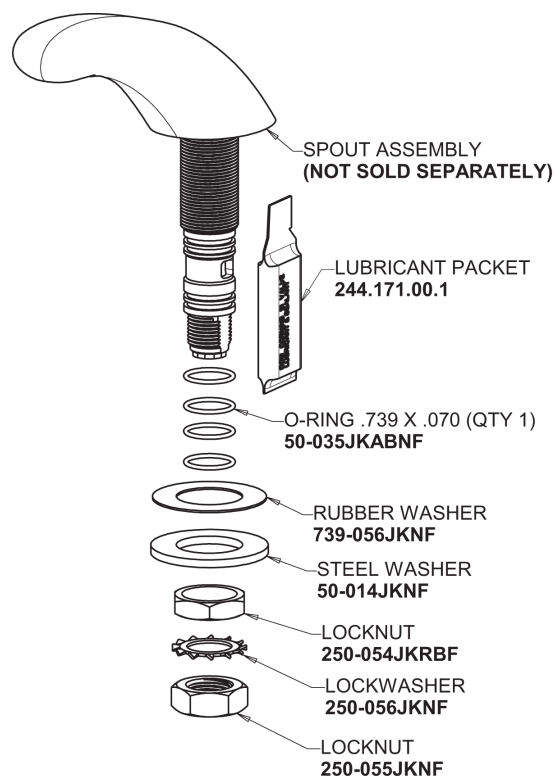

Repair Parts

404-E74XKPOABCP

Concealed Hot and Cold Water Sink Faucet with Pop-up Waste

CHICAGO FAUCETS®

Geberit Group

Base Parts:

404 Series Spout with Pop-up Waste 401-613KJKCP

For Technical Assistance:

Concealed Hot and Cold Water Sink Faucet with Pop-up Waste

CHICAGO FAUCETS®

Geberit Group

Pop-up Waste
1222-KJKCP

1.0 GPM (3.8 L/min) Non-Aerating Laminar Outlet
E74JKABCP

2-3/8" Lever Handle
390-PRJKCP

Ceramic 1/4-Turn Cartridge (pair)
377-XKRHJKABNF (right)
377-XKLHJKABNF (left)