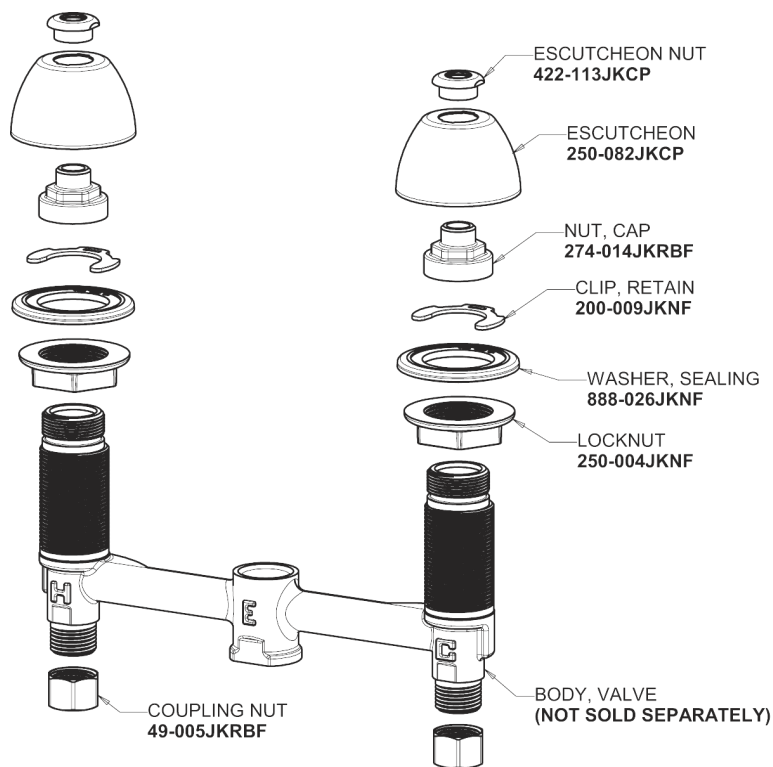

Repair Parts

404-E74XKPOABCP

Concealed Hot and Cold Water Sink Faucet with Pop-up Waste

CHICAGO FAUCETS®

Geberit Group

Base Parts:

404 Series Spout with Pop-up Waste 401-613KJKCP

For Technical Assistance:

Concealed Hot and Cold Water Sink Faucet with Pop-up Waste

CHICAGO FAUCETS®

Geberit Group

Pop-up Waste
1222-KJKCP

1.0 GPM (3.8 L/min) Non-Aerating Laminar Outlet
E74JKABCP

2-3/8" Lever Handle
390-PRJKCP

Ceramic 1/4-Turn Cartridge (pair)
377-XKRHJKABNF (right)
377-XKLHJKABNF (left)