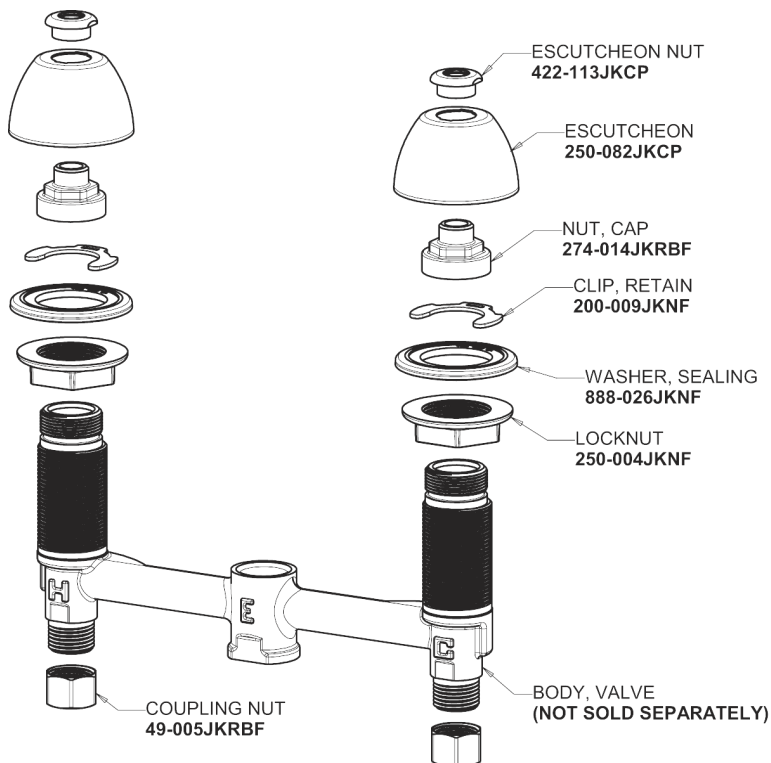

# Repair Parts

404-E74LEHXKAB

Concealed Hot and Cold Water Sink Faucet

## Base Parts:

1.0 GPM (3.8 L/min) Non-Aerating Laminar Outlet  
E74JKABCP

## 404 Series Spout 401-601KJKCP

Ceramic 1/4-Turn Cartridge (pair)  
377-XKRHJKABNF (right)  
377-XKLHJKABNF (left)