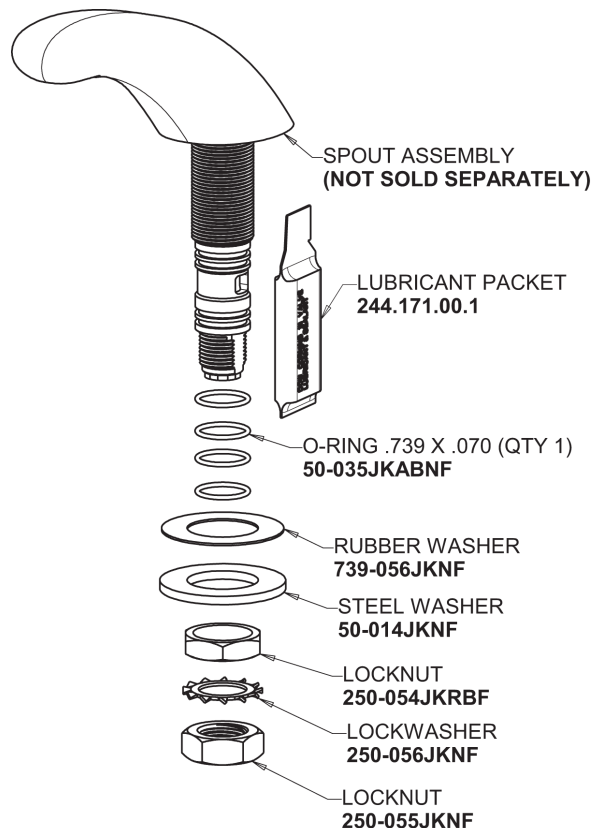

## Base Parts:

1.0 GPM (3.8 L/min) Non-Aerating Laminar Outlet  
E74JKABCP

## 404 Series Spout 401-601KJKCP

Ceramic 1/4-Turn Cartridge (pair)  
377-XKRHJKABNF (right)  
377-XKLHJKABNF (left)