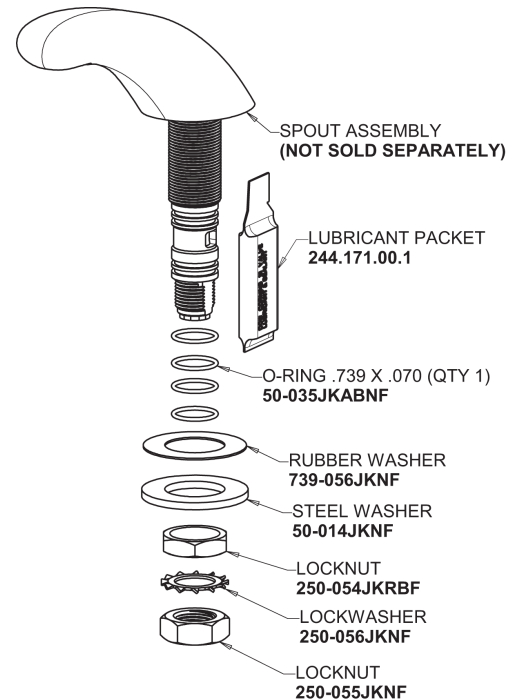

404 Series Spout 401-601KJKCP

1.0 GPM (3.8 L/min) Non-Aerating Laminar Outlet E74JKABCP

2-3/8" Lever Handle 390-PRJKCP