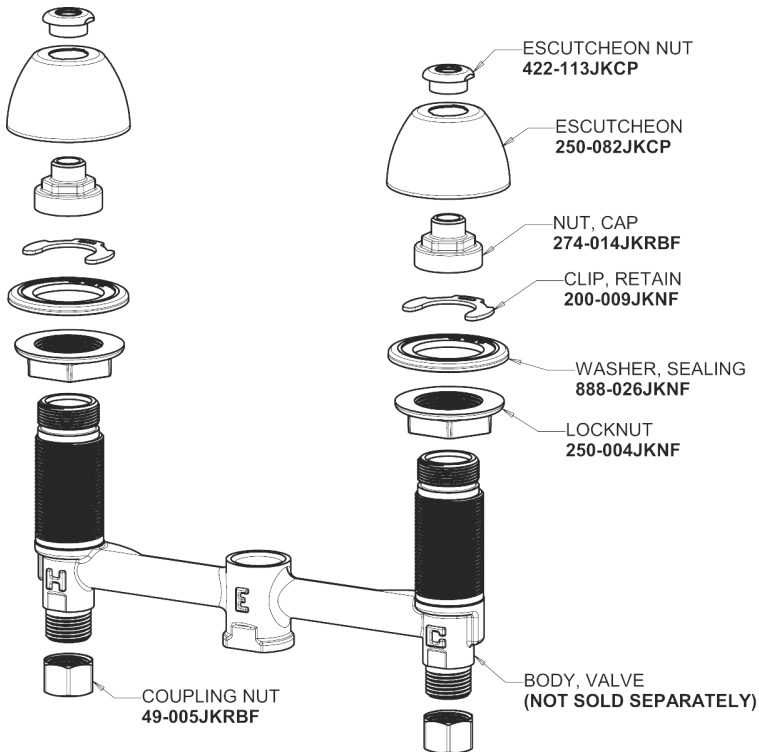

# Repair Parts

404-E74ABCP

Concealed Hot and Cold Water Sink Faucet

## Base Parts:

## 404 Series Spout 401-601KJKCP

## 2-3/8" Lever Handle 390-PRJKCP