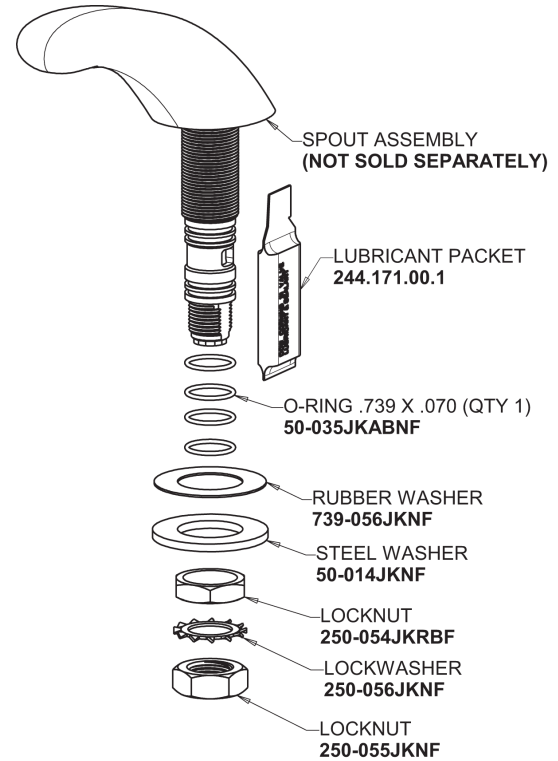

404 Series Spout 401-601KJKCP

1.0 GPM (3.8 L/min) Non-Aerating Laminar Outlet E74JKABCP

2-1/2" Three-Wing Canopy Handle (pair) 950-PRJKCP