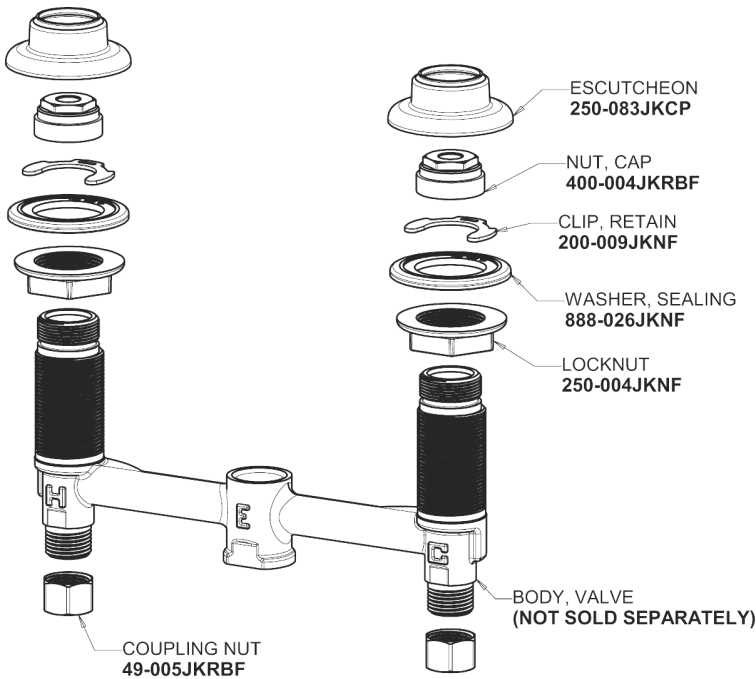

# Repair Parts

404-E74-950XKABCP

Concealed Hot and Cold Water Sink Faucet

## Base Parts:

## Ceramic 1/4-Turn Cartridge (pair) 1-099XKJKABNF (right) 1-100XKJKABNF (left)