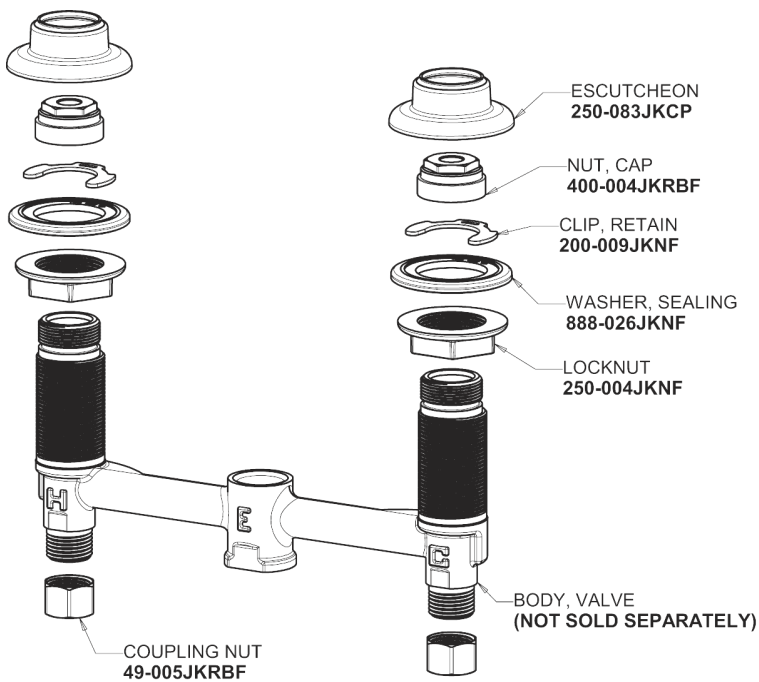

Repair Parts

404-E74-950ABCP

Concealed Hot and Cold Water Sink Faucet

CHICAGO FAUCETS®

Geberit Group

Base Parts:

404 Series Spout 401-601KJKCP

1.0 GPM (3.8 L/min) Non-Aerating Laminar Outlet E74JKABCP

2-1/2" Three-Wing Canopy Handle (pair) 950-PRJKCP

Quaturn Compression Cartridge (pair) 1-099XTJKABNF (right) 1-100XTJKABNF (left)

For Technical Assistance:

Phone: 800-TEC-TRUE (832-8783)

Email: techsupport.us@chicagofaucets.com