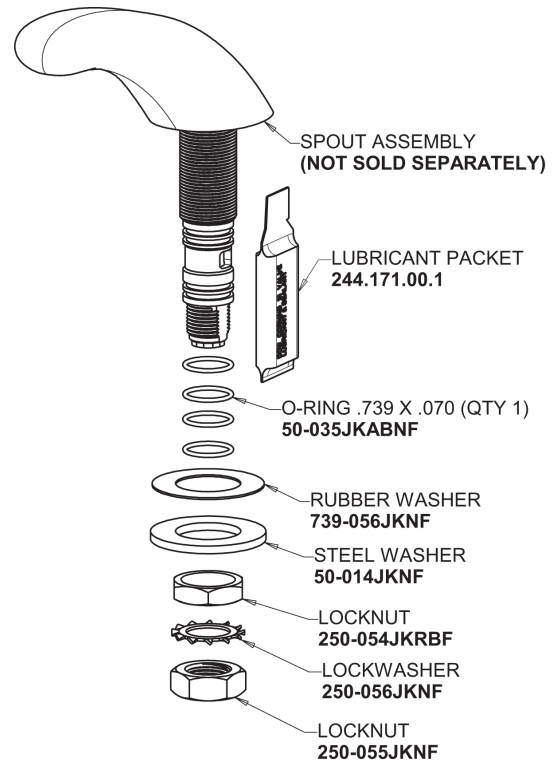

Repair Parts

404-E74-950ABCP

Concealed Hot and Cold Water Sink Faucet

CHICAGO FAUCETS®

Geberit Group

Base Parts:

404 Series Spout 401-601KJKCP

1.0 GPM (3.8 L/min) Non-Aerating Laminar Outlet E74JKABCP

2-1/2" Three-Wing Canopy Handle (pair) 950-PRJKCP

Quaturn Compression Cartridge (pair) 1-099XTJKABNF (right) 1-100XTJKABNF (left)

For Technical Assistance:

Phone: 800-TEC-TRUE (832-8783)

Email: techsupport.us@chicagofaucets.com