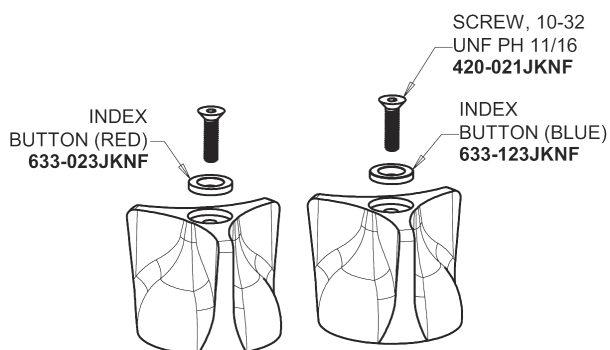

Repair Parts

404-E74-950ABCP

Concealed Hot and Cold Water Sink Faucet

CHICAGO FAUCETS®

Geberit Group

Base Parts:

404 Series Spout 401-601KJKCP

1.0 GPM (3.8 L/min) Non-Aerating Laminar Outlet E74JKABCP

2-1/2" Three-Wing Canopy Handle (pair) 950-PRJKCP

Quaturn Compression Cartridge (pair) 1-099XTJKABNF (right) 1-100XTJKABNF (left)

For Technical Assistance:

Phone: 800-TEC-TRUE (832-8783)

Email: techsupport.us@chicagofaucets.com