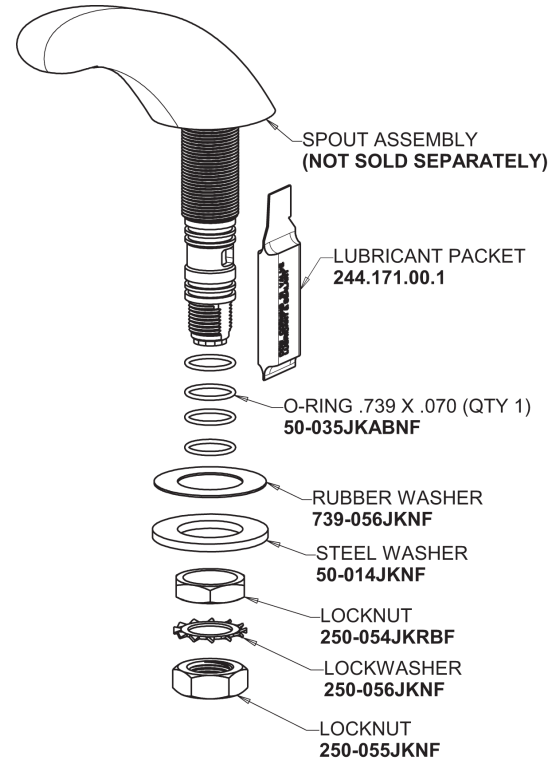

404 Series Spout 401-601KJKCP