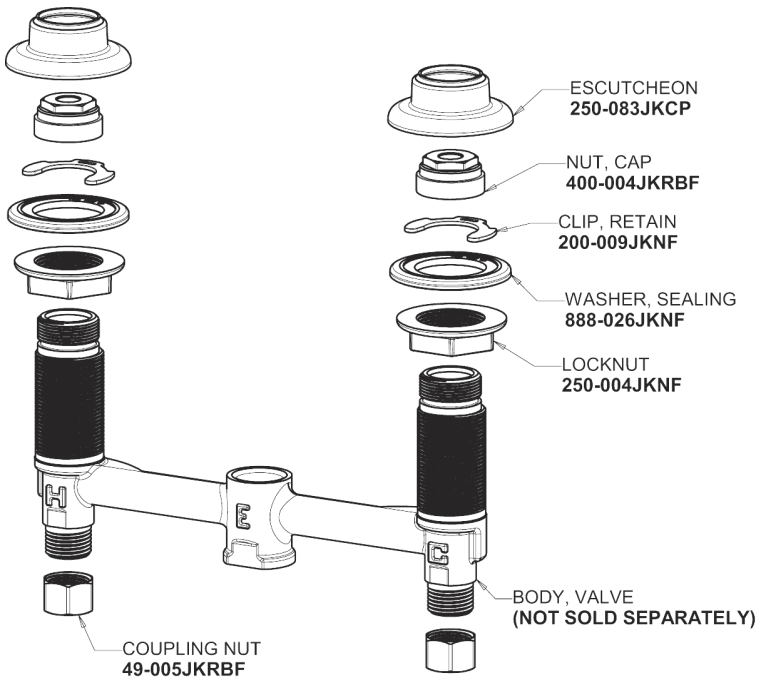

# Repair Parts

404-E74-636ABCP

Concealed Hot and Cold Water Sink Faucet

**CHICAGO  
FAUCETS**

a Geberit company

## Base Parts:

## 404 Series Spout 401-601KJKCP