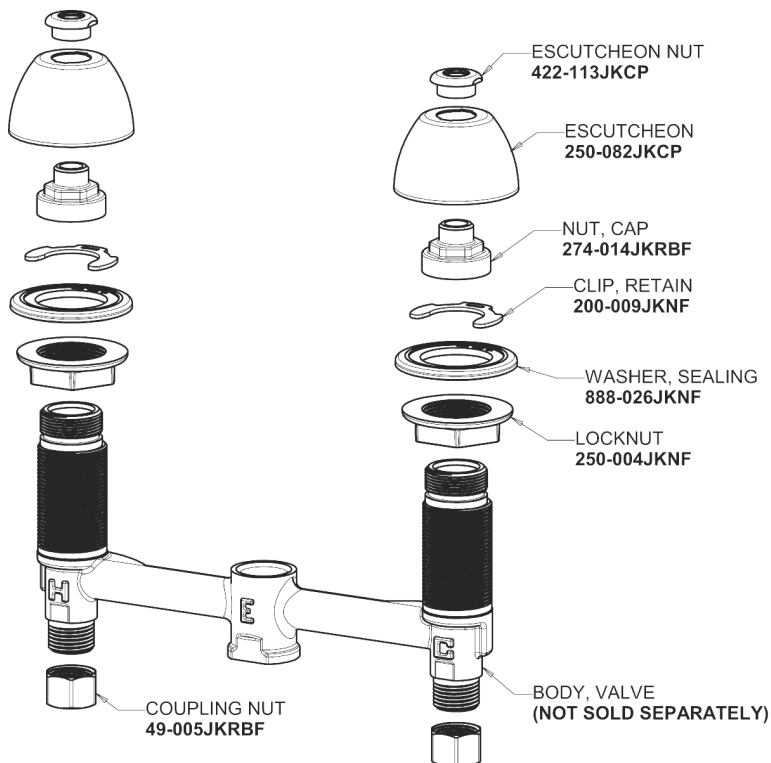

Repair Parts

404-E74-633LEHAB

Concealed Hot and Cold Water Sink Faucet

CHICAGO FAUCETS®

Geberit Group

Base Parts:

404 Series Spout 401-601KJKCP

1.0 GPM (3.8 L/min) Non-Aerating Laminar Outlet E74JKABCP

Quatern Compression Cartridge (pair) 377-XTRHJKABNF (right) 377-XTLHJKABNF (left)

For Technical Assistance:

Phone: 800-TEC-TRUE (832-8783)

Email: techsupport.us@chicago faucets.com

2100 South Clearwater Drive