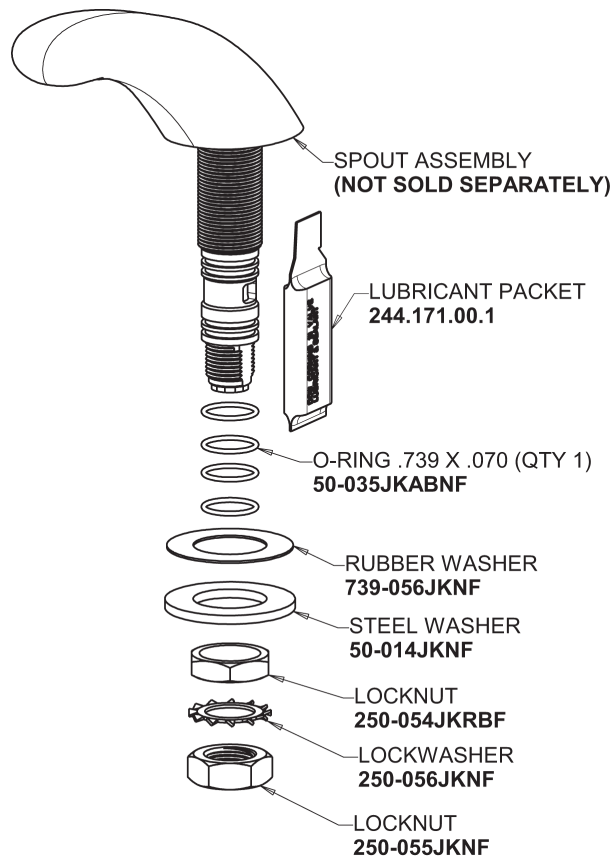

Repair Parts

404-E74-633LEHAB

Concealed Hot and Cold Water Sink Faucet

CHICAGO FAUCETS®

Geberit Group

Base Parts:

404 Series Spout 401-601KJKCP

1.0 GPM (3.8 L/min) Non-Aerating Laminar Outlet E74JKABCP

Quatern Compression Cartridge (pair) 377-XTRHJKABNF (right) 377-XTLHJKABNF (left)

For Technical Assistance:

Phone: 800-TEC-TRUE (832-8783)

Email: techsupport.us@chicago faucets.com

2100 South Clearwater Drive