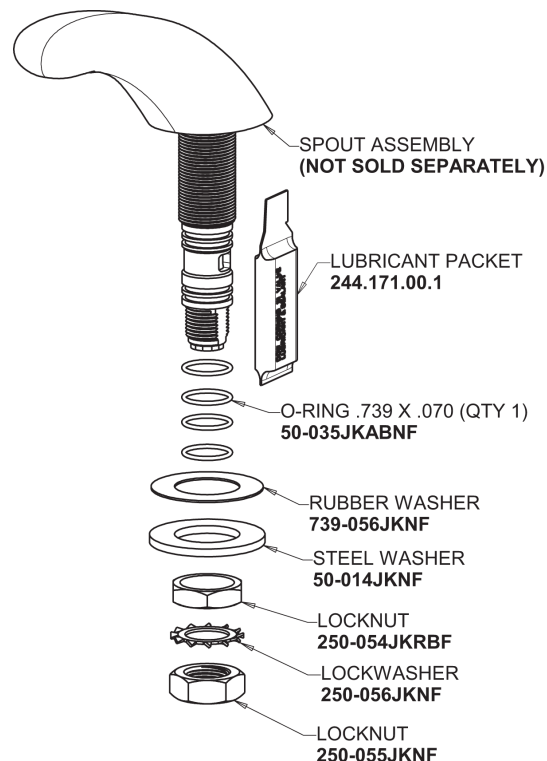

404 Series Spout 401-601KJKCP