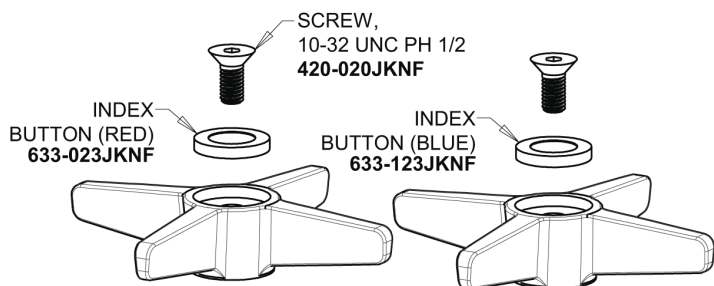

# Repair Parts

404-E74-633ABCP

Concealed Hot and Cold Water Sink Faucet

**CHICAGO  
FAUCETS**

a Geberit company

## Base Parts:

## 3" Cross Handle (pair) 633-PRJKCP