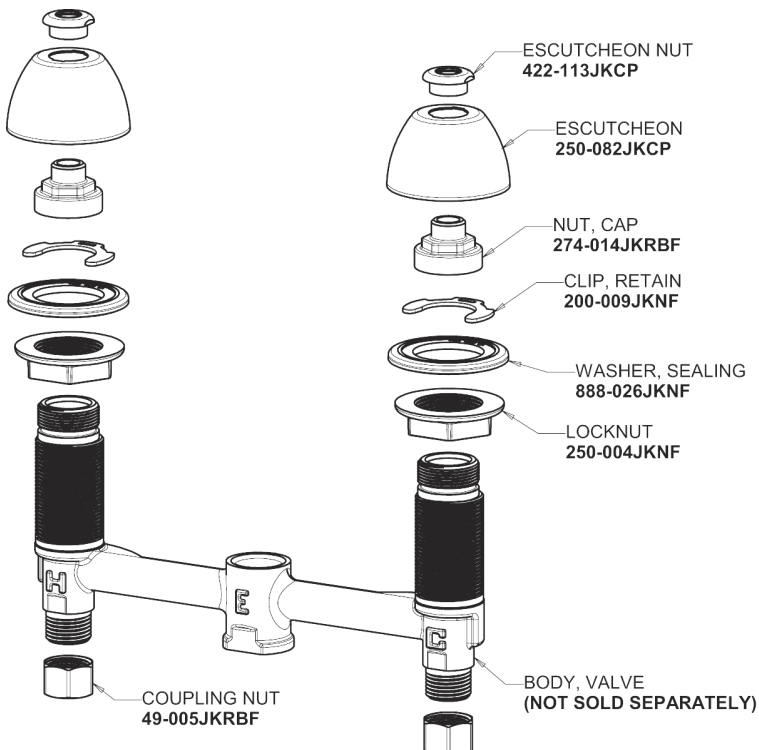

# Repair Parts

404-E74-633ABCP

Concealed Hot and Cold Water Sink Faucet

**CHICAGO  
FAUCETS**

a Geberit company

## Base Parts:

## 3" Cross Handle (pair) 633-PRJKCP

## 404 Series Spout 401-601KJKCP