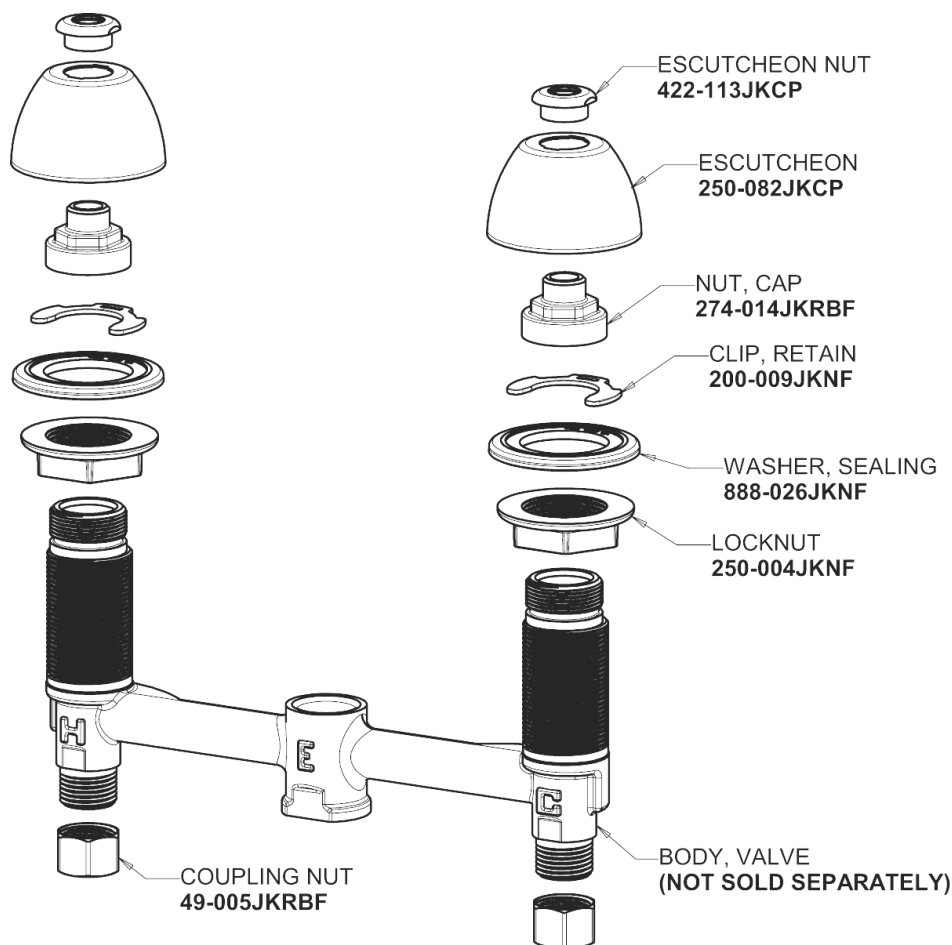

Repair Parts

404-E74-317XKPOAB

Concealed Hot and Cold Water Sink Faucet with Pop-up Waste

**CHICAGO
FAUCETS**

a Geberit company

Base Parts:

404 Series Spout with Pop-up Waste 401-613KJKCP

For Technical Assistance:

Concealed Hot and Cold Water Sink Faucet with Pop-up Waste

**CHICAGO
FAUCETS** 

a Geberit company

Pop-up Waste
1222-KJKCP

1.0 GPM (3.8 L/min) Non-Aerating Laminar Outlet
E74JKABCP

4" Wristblade Handle
317-PRJKCP

Ceramic 1/4-Turn Cartridge (pair)
377-XKRHJKABNF (right)
377-XKLHJKABNF (left)

For Technical Assistance:

Phone: 800-TEC-TRUE (832-8783)

Email: techsupport.us@chicagofaucets.com

2100 South Clearwater Drive
Des Plaines, IL 60018
Phone: 847-803-5000
chicagofaucets.com