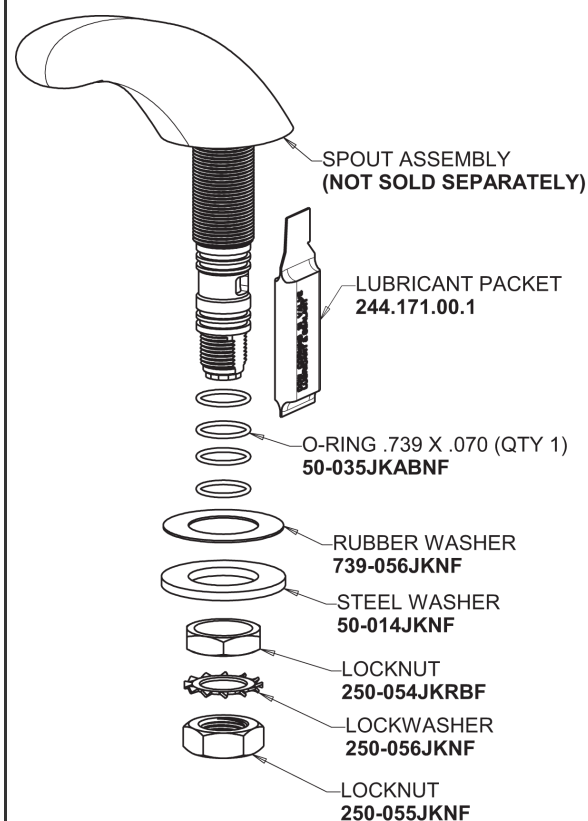

Repair Parts

404-E74-317XKPOAB

Concealed Hot and Cold Water Sink Faucet with Pop-up Waste

**CHICAGO
FAUCETS**

a Geberit company

Base Parts:

404 Series Spout with Pop-up Waste 401-613KJKCP

For Technical Assistance:

Concealed Hot and Cold Water Sink Faucet with Pop-up Waste

**CHICAGO
FAUCETS** 

a Geberit company

Pop-up Waste
1222-KJKCP

1.0 GPM (3.8 L/min) Non-Aerating Laminar Outlet
E74JKABCP

4" Wristblade Handle
317-PRJKCP