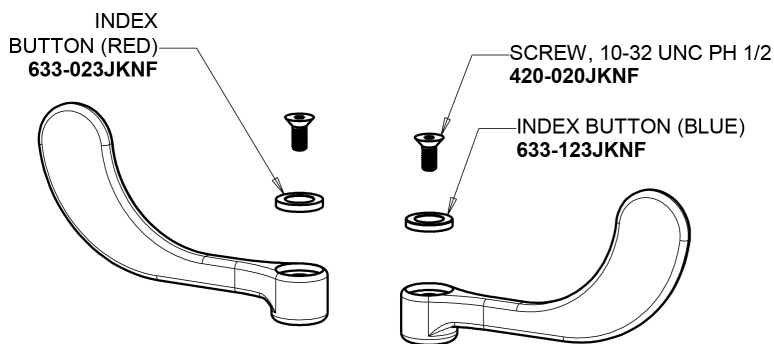

Concealed Hot and Cold Water Sink Faucet with Pop-up Waste

**CHICAGO
FAUCETS** 

a Geberit company

Pop-up Waste
1222-KJKCP

1.0 GPM (3.8 L/min) Non-Aerating Laminar Outlet
E74JKABCP

4" Wristblade Handle
317-PRJKCP

Ceramic 1/4-Turn Cartridge (pair)
377-XKRHJKABNF (right)
377-XKLHJKABNF (left)

For Technical Assistance:

Phone: 800-TEC-TRUE (832-8783)

Email: techsupport.us@chicagofaucets.com

2100 South Clearwater Drive
Des Plaines, IL 60018
Phone: 847-803-5000
chicagofaucets.com