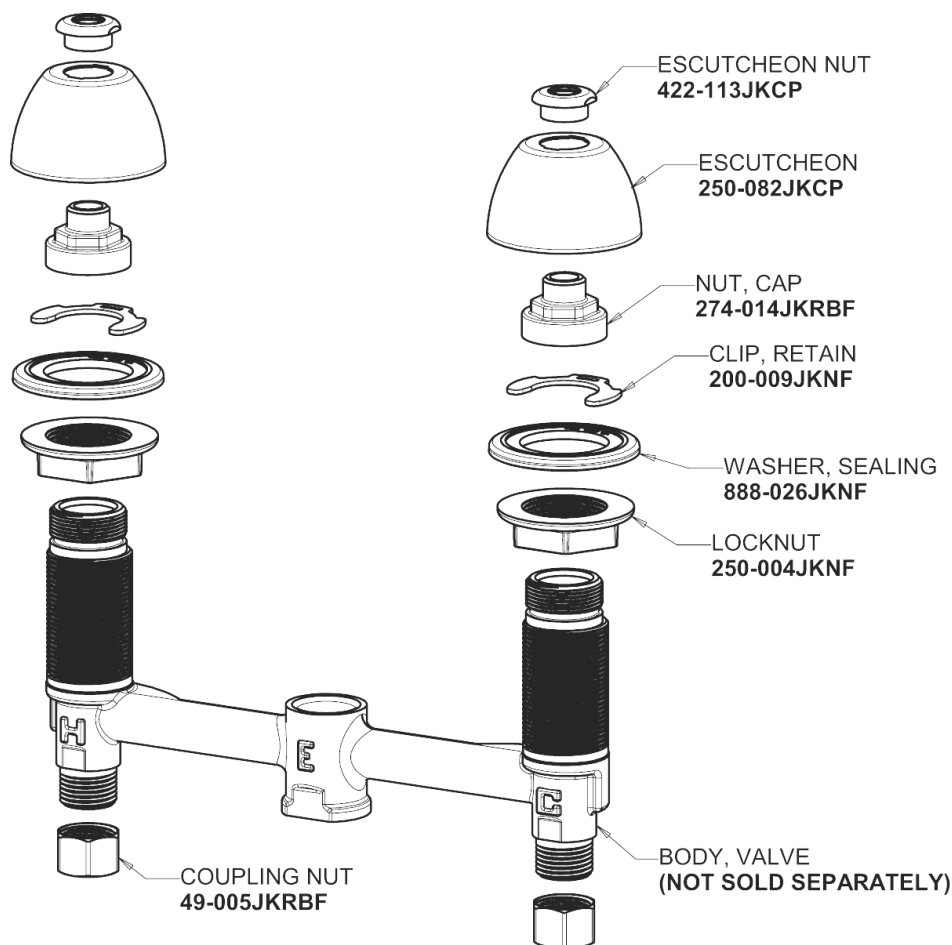

Repair Parts

404-E74-317POABCP

Concealed Hot and Cold Water Sink Faucet with Pop-up Waste

CHICAGO FAUCETS®

Geberit Group

Base Parts:

404 Series Spout with Pop-up Waste 401-613KJKCP

For Technical Assistance:

Phone: 800-TEC-TRUE (832-8783)

Email: techsupport.us@chicagofaucets.com

2100 South Clearwater Drive
Des Plaines, IL 60018
Phone: 847-803-5000
chicagofaucets.com

Repair Parts

404-E74-317POABCP

Concealed Hot and Cold Water Sink Faucet with Pop-up Waste

CHICAGO FAUCETS®

Geberit Group

Pop-up Waste
1222-KJKCP

1.0 GPM (3.8 L/min) Non-Aerating Laminar Outlet
E74JKABCP

4" Wristblade Handle
317-PRJKCP

Quatum Compression Cartridge (pair)
377-XTRHJKABNF (right)
377-XTLHJKABNF (left)