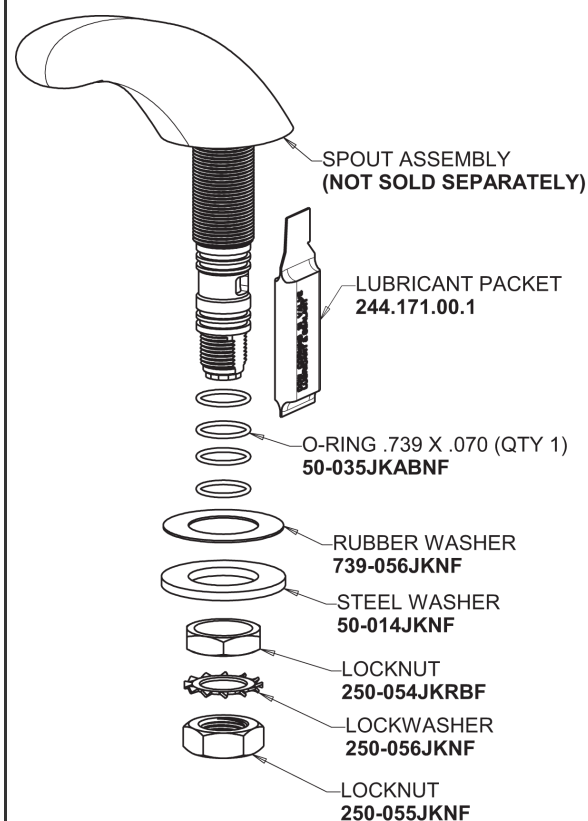

Repair Parts

404-E74-317POABCP

Concealed Hot and Cold Water Sink Faucet with Pop-up Waste

CHICAGO FAUCETS®

Geberit Group

Base Parts:

404 Series Spout with Pop-up Waste 401-613KJKCP

For Technical Assistance: