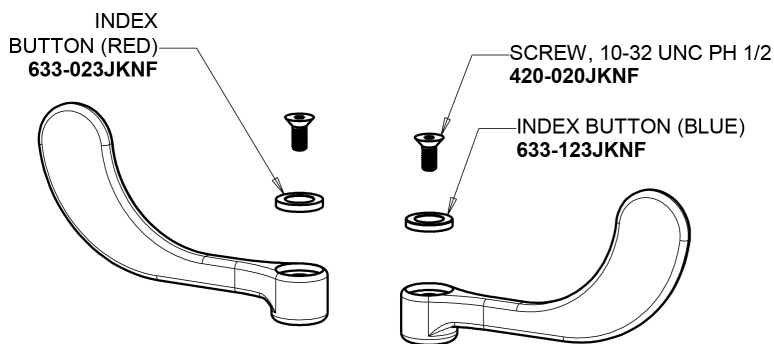

CHICAGO FAUCETS®

Geberit Group

Pop-up Waste
1222-KJKCP

1.0 GPM (3.8 L/min) Non-Aerating Laminar Outlet
E74JKABCP

4" Wristblade Handle
317-PRJKCP

Quatum Compression Cartridge (pair)
377-XTRHJKABNF (right)
377-XTLHJKABNF (left)