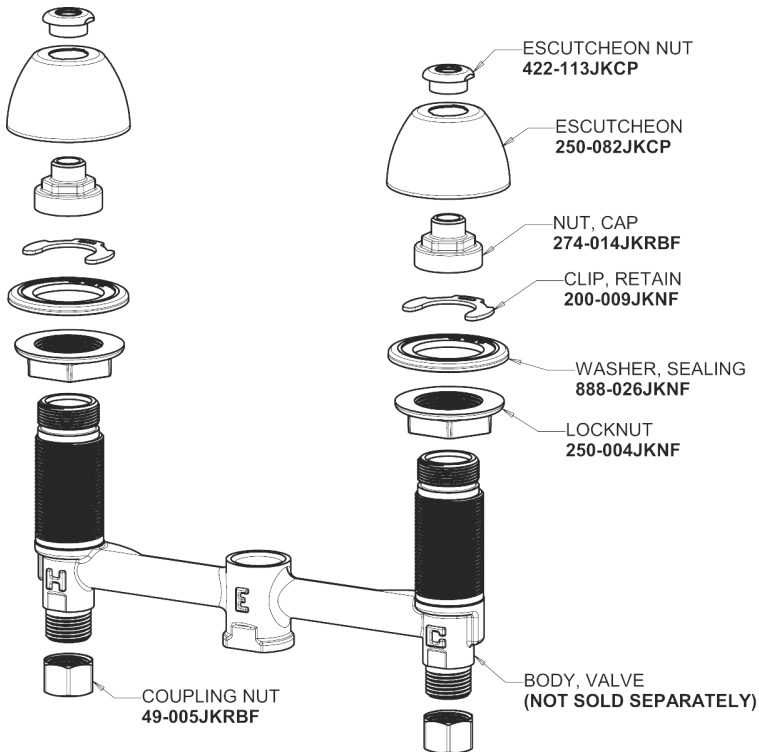

# Repair Parts

404-E74-317ABCP

Concealed Hot and Cold Water Sink Faucet

## Base Parts:

## 404 Series Spout 401-601KJKCP