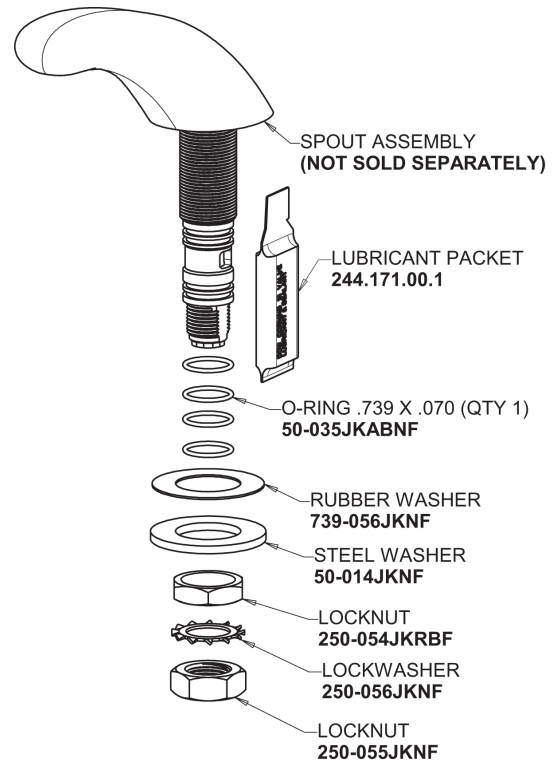

404 Series Spout 401-601KJKCP

1.0 GPM (3.8 L/min) Non-Aerating Laminar Outlet E74JKABCP

4" Wristblade Handle 317-PRJKCP