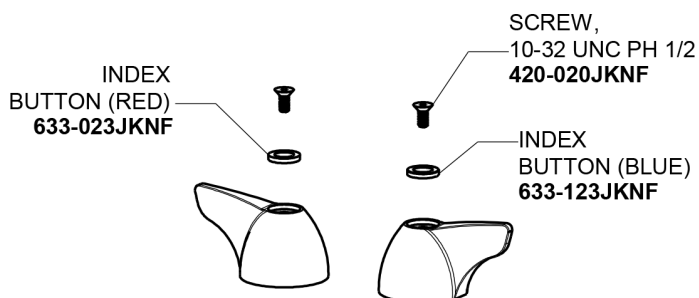

2" Vandal Proof Canopy Single Wing Handle
1000-PRJKCP