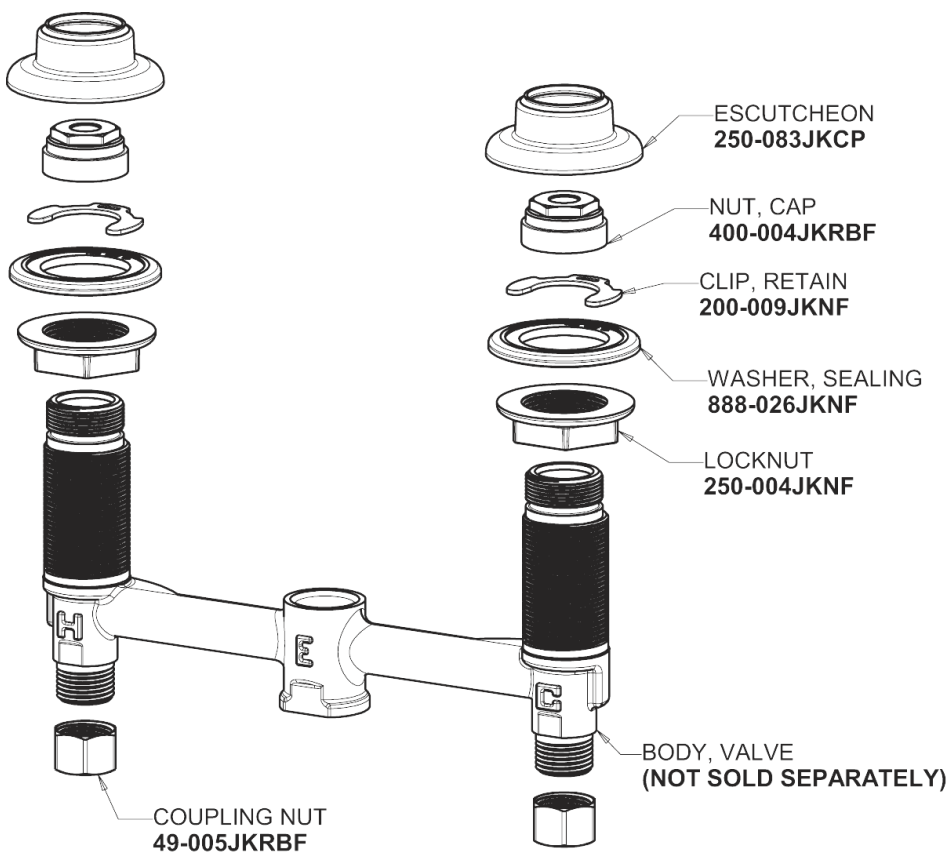

# Repair Parts

404-E74-1000POABCP

Concealed Hot and Cold Water Sink Faucet with Pop-up Waste

**CHICAGO  
FAUCETS**

a Geberit company

## Base Parts:

## 404 Series Spout with Pop-up Waste 401-613KJKCP

# Repair Parts

404-E74-1000POABCP

Concealed Hot and Cold Water Sink Faucet with Pop-up Waste

**CHICAGO  
FAUCETS** 

a Geberit company

Pop-up Waste  
1222-KJKCP

1.0 GPM (3.8 L/min) Non-Aerating Laminar Outlet  
E74JKABCP