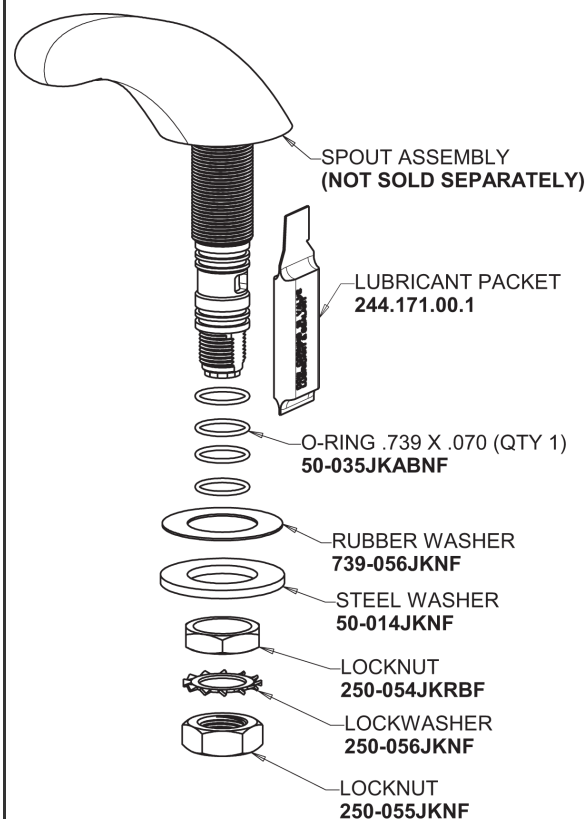

For Technical Assistance:

Phone: 800-TEC-TRUE (832-8783)

Email: techsupport.us@chicagofaucets.com

2100 South Clearwater Drive

Des Plaines, IL 60018

Phone: 847-803-5000

chicagofaucets.com