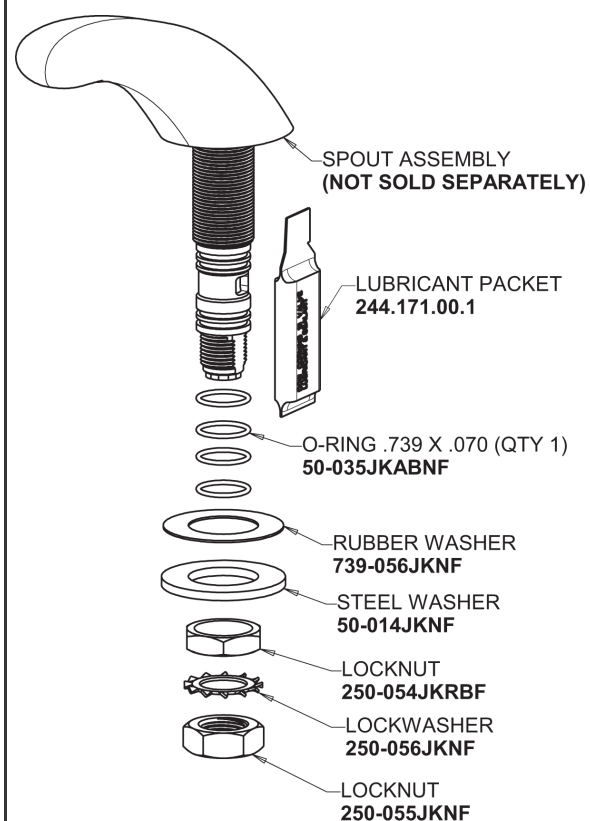

For Technical Assistance:

Phone: 800-TEC-TRUE (832-8783)

Email: techsupport.us@chicagofaucets.com

2100 South Clearwater Drive

Des Plaines, IL 60018

Phone: 847-803-5000

chicagofaucets.com