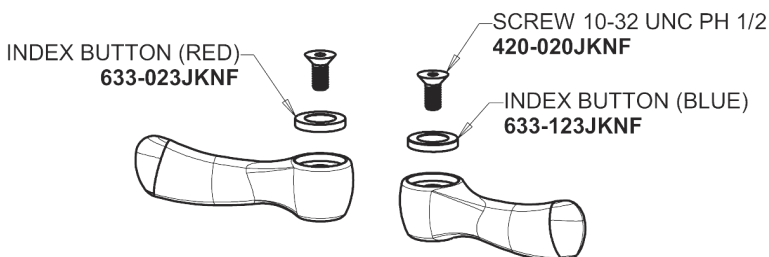

# CHICAGO FAUCETS®

Geberit Group

Pop-up Waste  
1222-KJKCP

0.5 GPM (1.9 L/min) Non-Aerating Laminar Outlet  
E70JKABCP

2-3/8" Lever Handle  
390-PRJKCP

Ceramic 1/4-Turn Cartridge (pair)  
377-XKRHJKABNF (right)  
377-XKLHJKABNF (left)