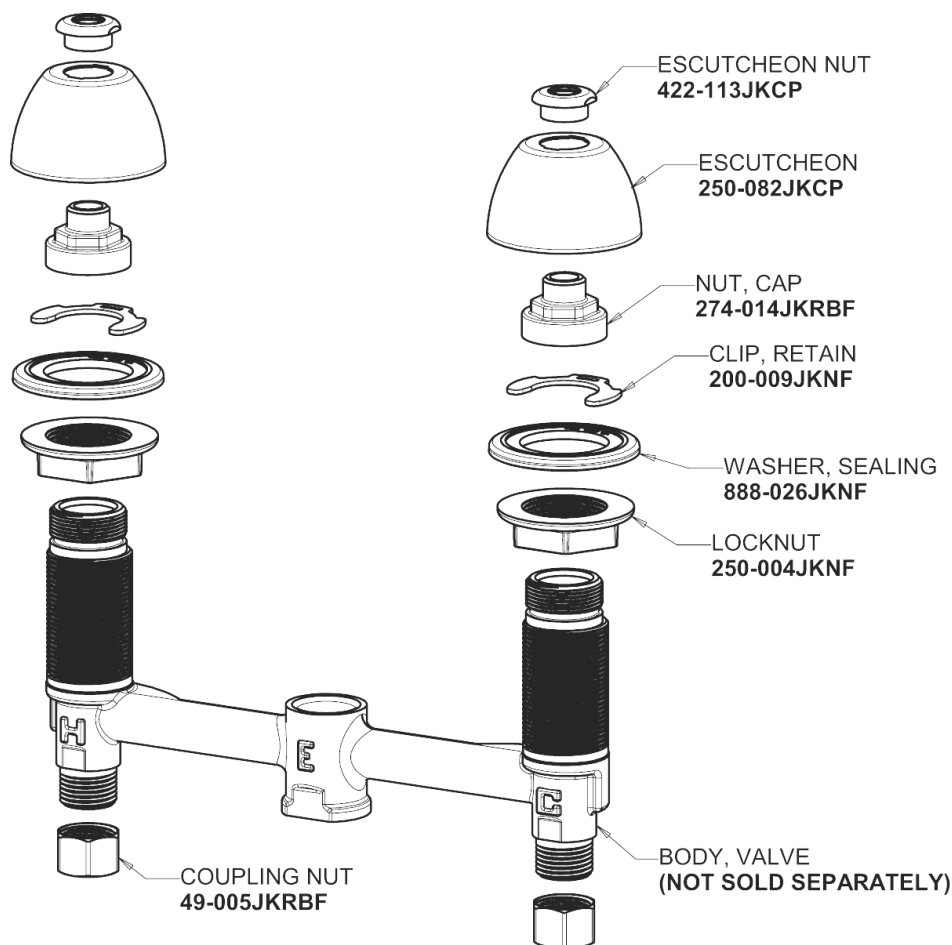

# Repair Parts

404-E70XKPOABCP

Concealed Hot and Cold Water Sink Faucet with Pop-up Waste

## Base Parts:

## 404 Series Spout with Pop-up Waste 401-613KJKCP