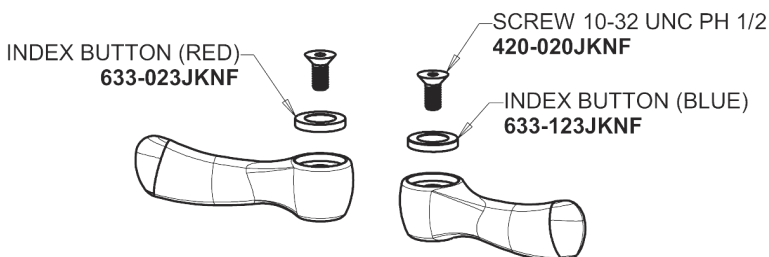

# CHICAGO FAUCETS®

Geberit Group

Pop-up Waste  
1222-KJKCP

0.5 GPM (1.9 L/min) Non-Aerating Laminar Outlet  
E70JKABCP

2-3/8" Lever Handle  
390-PRJKCP

Quatern Compression Cartridge (pair)  
377-XTRHJKABNF (right)  
377-XTLHJKABNF (left)