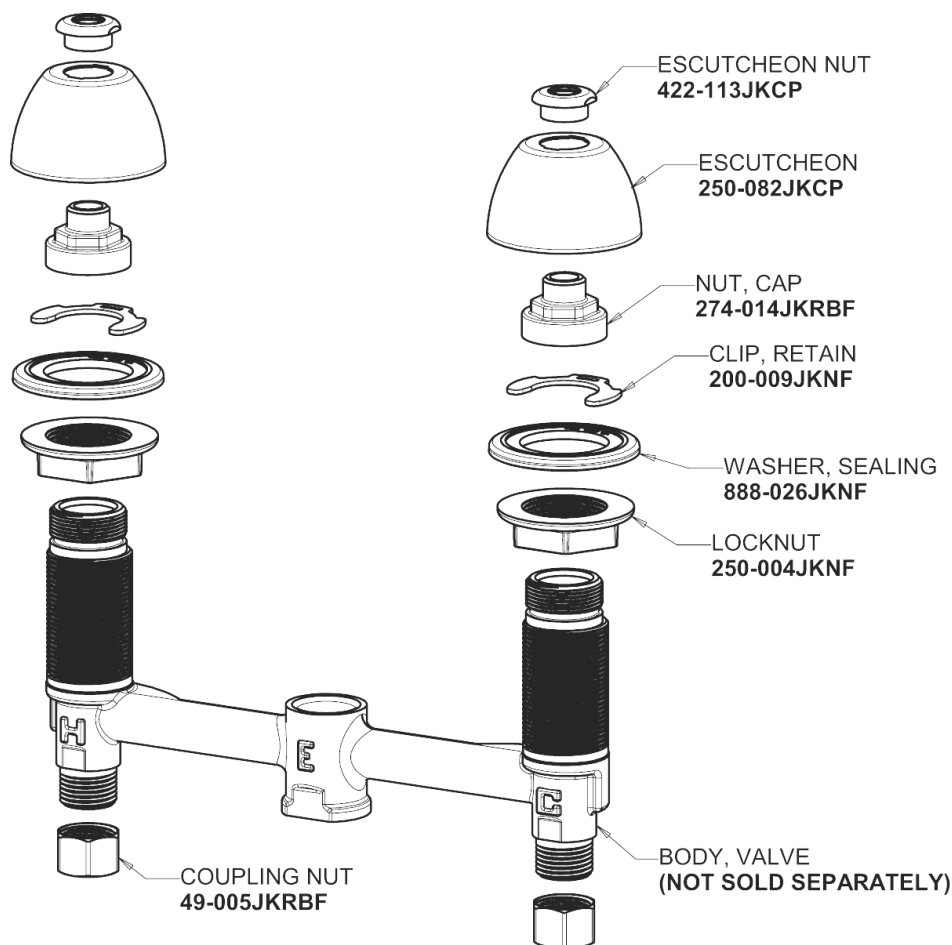

# Repair Parts

404-E70POABCP

Concealed Hot and Cold Water Sink Faucet with Pop-up Waste

## Base Parts:

## 404 Series Spout with Pop-up Waste 401-613KJKCP