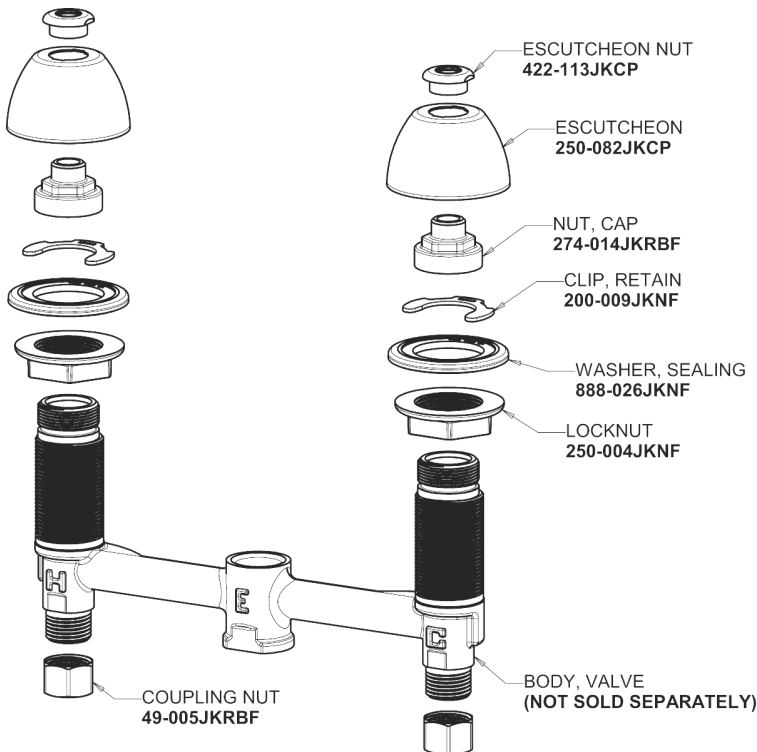

# Repair Parts

404-E70ABCP

Concealed Hot and Cold Water Sink Faucet

## Base Parts:

## 2-3/8" Lever Handle 390-PRJKCP

## 404 Series Spout 401-601KJKCP