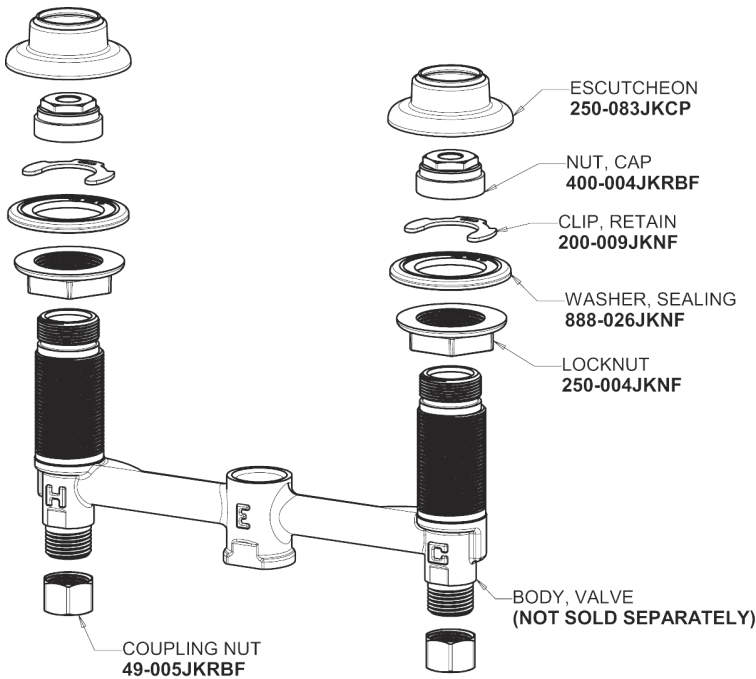

Repair Parts

404-E70-636ABCP

Concealed Hot and Cold Water Sink Faucet

**CHICAGO
FAUCETS**

a Geberit company

Base Parts:

404 Series Spout 401-601KJKCP

0.5 GPM (1.9 L/min) Non-Aerating Laminar Outlet E70JKABCP

2-1/8" Single Wing Canopy Handle 636-PRJKCP

Quatern Compression Cartridge (pair) 1-099XTJKABNF (right) 1-100XTJKABNF (left)

For Technical Assistance:

Phone: 800-TEC-TRUE (832-8783)

Email: techsupport.us@chicago faucets.com