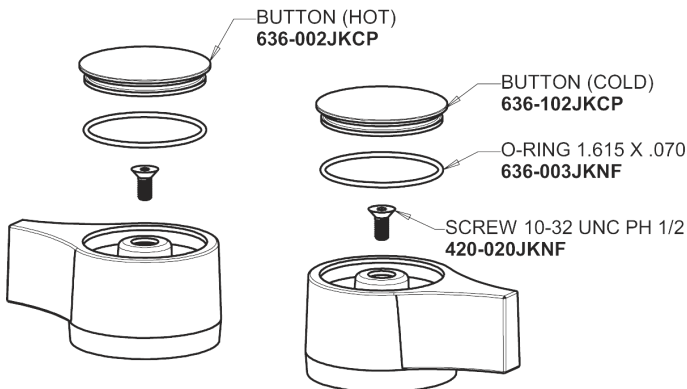

Repair Parts

404-E70-636ABCP

Concealed Hot and Cold Water Sink Faucet

**CHICAGO
FAUCETS**

a Geberit company

Base Parts:

404 Series Spout 401-601KJKCP

0.5 GPM (1.9 L/min) Non-Aerating Laminar Outlet E70JKABCP

2-1/8" Single Wing Canopy Handle 636-PRJKCP

Quatern Compression Cartridge (pair) 1-099XTJKABNF (right) 1-100XTJKABNF (left)

For Technical Assistance:

Phone: 800-TEC-TRUE (832-8783)

Email: techsupport.us@chicago faucets.com