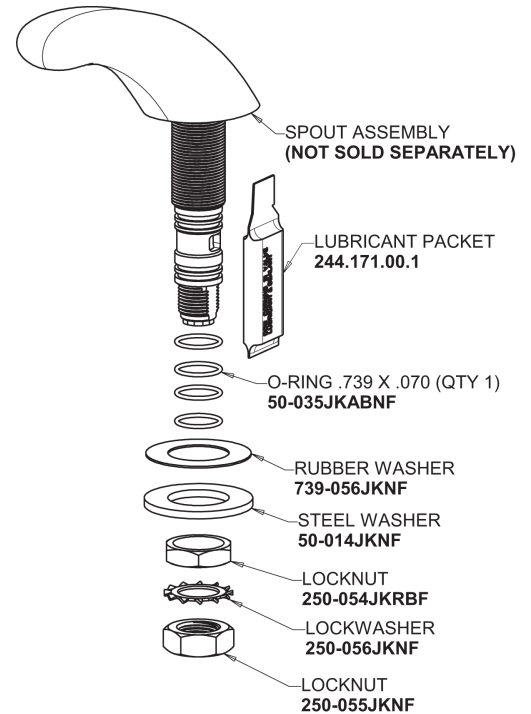

Repair Parts

404-E70-636ABCP

Concealed Hot and Cold Water Sink Faucet

**CHICAGO
FAUCETS**

a Geberit company

Base Parts:

404 Series Spout 401-601KJKCP

0.5 GPM (1.9 L/min) Non-Aerating Laminar Outlet E70JKABCP

2-1/8" Single Wing Canopy Handle 636-PRJKCP

Quatern Compression Cartridge (pair) 1-099XTJKABNF (right) 1-100XTJKABNF (left)

For Technical Assistance:

Phone: 800-TEC-TRUE (832-8783)

Email: techsupport.us@chicago faucets.com