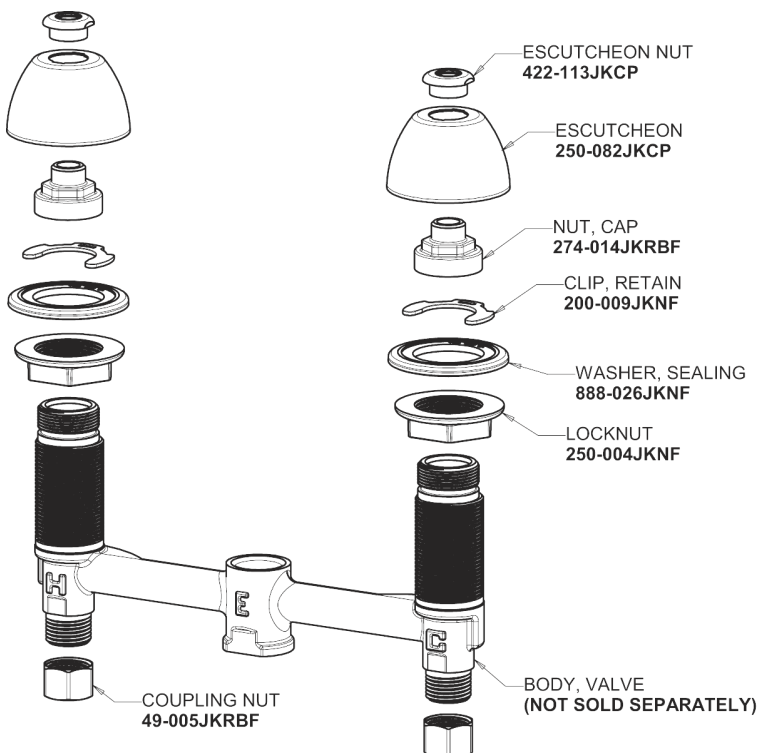

# Repair Parts

404-E70-317ABCP

Concealed Hot and Cold Water Sink Faucet

## Base Parts:

## 404 Series Spout 401-601KJKCP