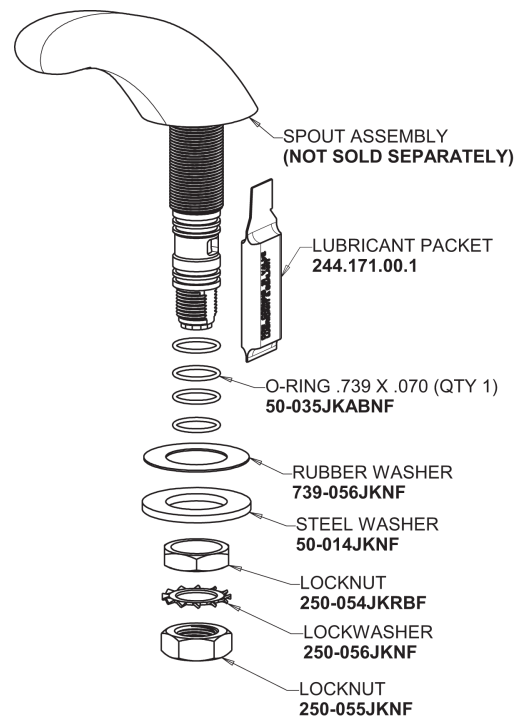

404 Series Spout 401-601KJKCP

0.5 GPM (1.9 L/min) Non-Aerating Laminar Outlet E70JKABCP

4" Wristblade Handle 317-PRJKCP