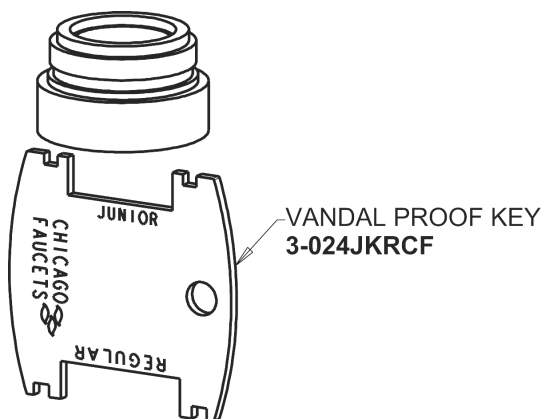

Repair Parts

404-E2805-401XKAB

CHICAGO FAUCETS®

Geberit Group

Base Parts:

404 Series Spout 401-601KJKCP

For Technical Assistance:

Phone: 800-TEC-TRUE (832-8783)

Geberit Group

3-7/8" Canopy Single-Wing Handle
401-PRJKCP

0.5 GPM (1.9 L/min) Vandal Proof Econo-Flo Non-Aerating
Spray
E2805JKABCP

Ceramic 1/4-Turn Cartridge (pair)
1-099XKJKABNF (right)
1-100XKJKABNF (left)