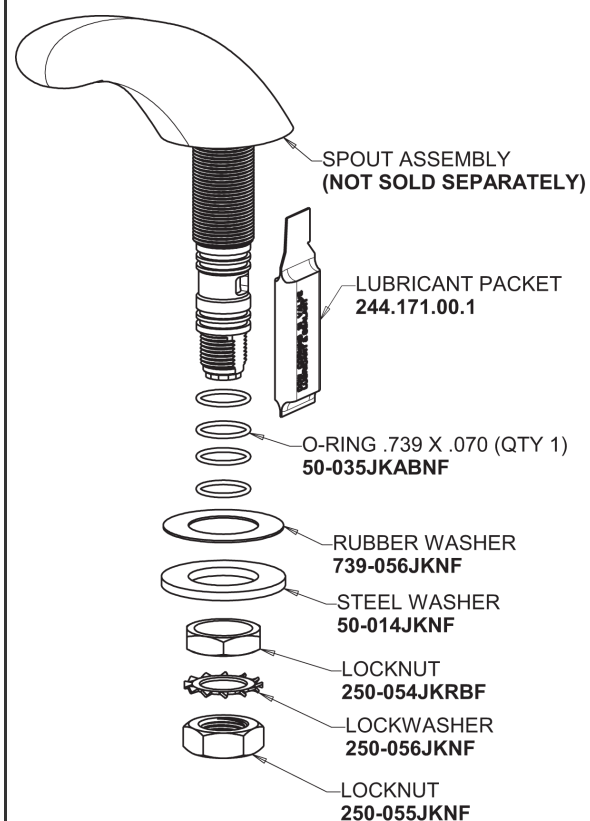

Repair Parts

404-E2805-401XKAB

CHICAGO FAUCETS®

Geberit Group

Base Parts:

404 Series Spout 401-601KJKCP

For Technical Assistance:

Phone: 800-TEC-TRUE (832-8783)

Geberit Group

3-7/8" Canopy Single-Wing Handle
401-PRJKCP

0.5 GPM (1.9 L/min) Vandal Proof Econo-Flo Non-Aerating
Spray
E2805JKABCP

Ceramic 1/4-Turn Cartridge (pair)
1-099XKJKABNF (right)
1-100XKJKABNF (left)