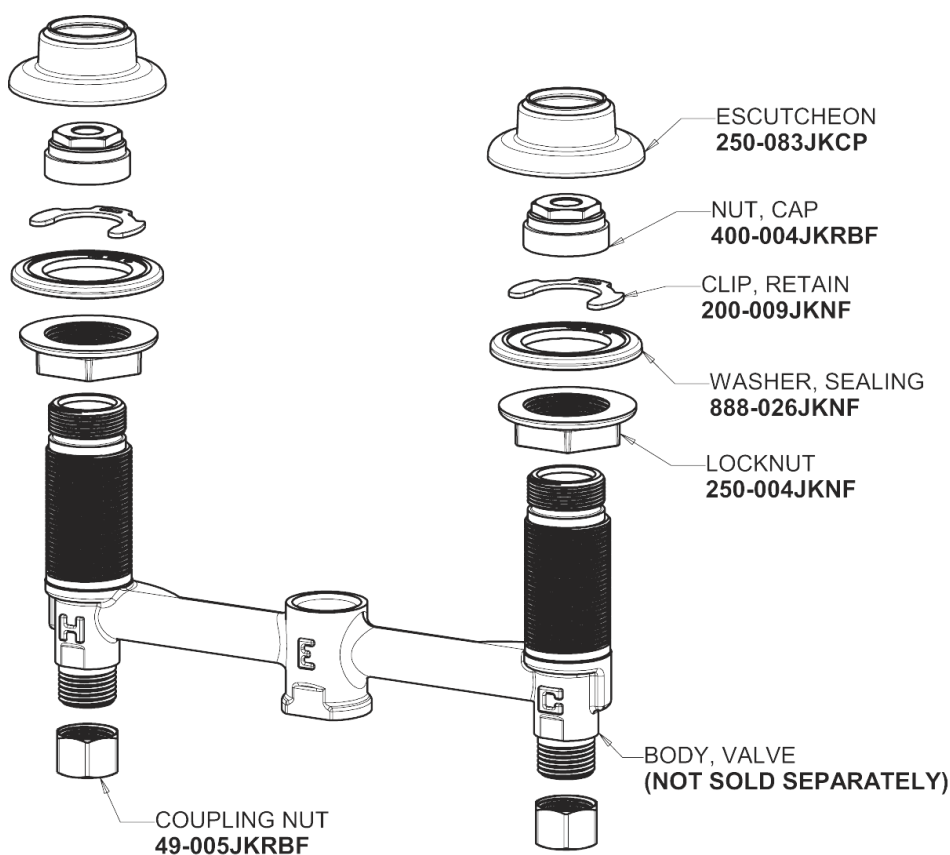

Repair Parts

404-E2805-401XKAB

CHICAGO FAUCETS®

Geberit Group

Base Parts:

404 Series Spout 401-601KJKCP

For Technical Assistance:

Phone: 800-TEC-TRUE (832-8783)

Geberit Group

3-7/8" Canopy Single-Wing Handle
401-PRJKCP

0.5 GPM (1.9 L/min) Vandal Proof Econo-Flo Non-Aerating
Spray
E2805JKABCP

Ceramic 1/4-Turn Cartridge (pair)
1-099XKJKABNF (right)
1-100XKJKABNF (left)