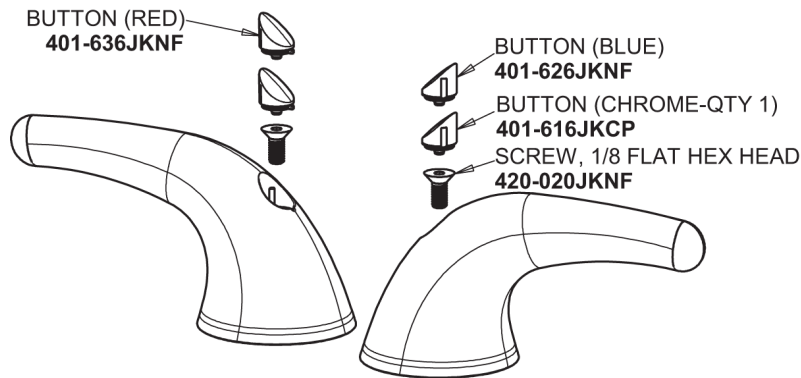

Repair Parts

404-E2805-401XKAB

CHICAGO FAUCETS®

Geberit Group

Base Parts:

404 Series Spout 401-601KJKCP

For Technical Assistance:

Phone: 800-TEC-TRUE (832-8783)

Geberit Group

3-7/8" Canopy Single-Wing Handle
401-PRJKCP

0.5 GPM (1.9 L/min) Vandal Proof Econo-Flo Non-Aerating
Spray
E2805JKABCP

Ceramic 1/4-Turn Cartridge (pair)
1-099XKJKABNF (right)
1-100XKJKABNF (left)