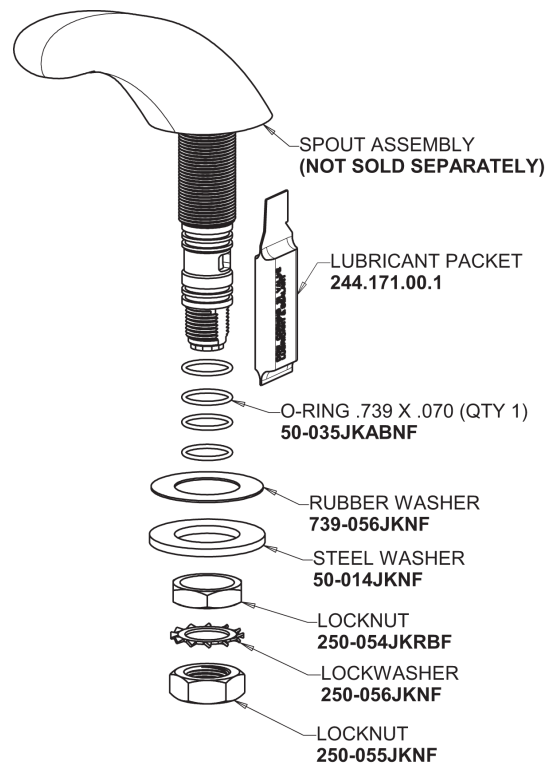

404 Series Spout 401-601KJKCP