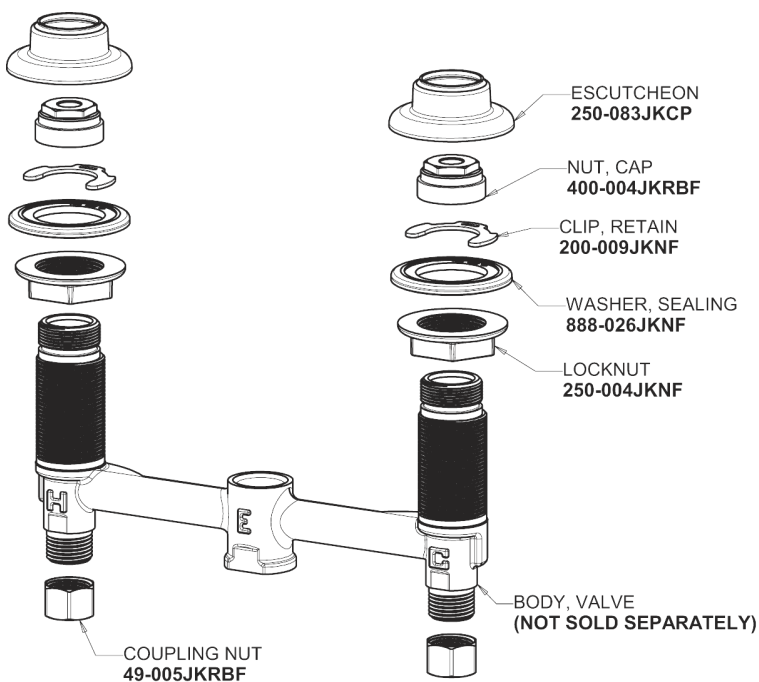

# Repair Parts

404-636ABCP

Concealed Hot and Cold Water Sink Faucet

## Base Parts: