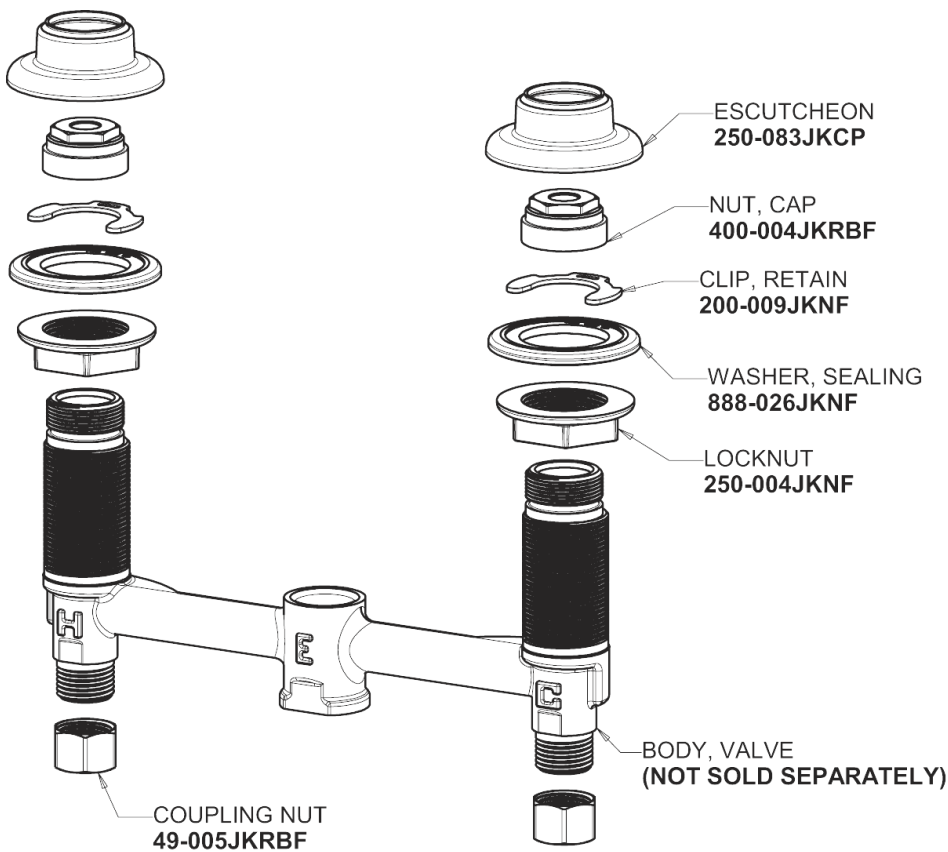

# Repair Parts

404-401POAB

## Base Parts:

## 404 Series Spout with Pop-up Waste 401-613KJKCP