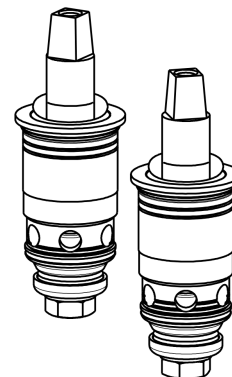

# CHICAGO FAUCETS®

Geberit Group

Pop-up Waste  
1222-KJKCP

2.2 GPM (8.3 L/min) Softflo Aerator  
E12JKABCP

3-7/8" Canopy Single-Wing Handle  
401-PRJKCP

Quatern Compression Cartridge (pair)  
1-099XTJKABNF (right)  
1-100XTJKABNF (left)