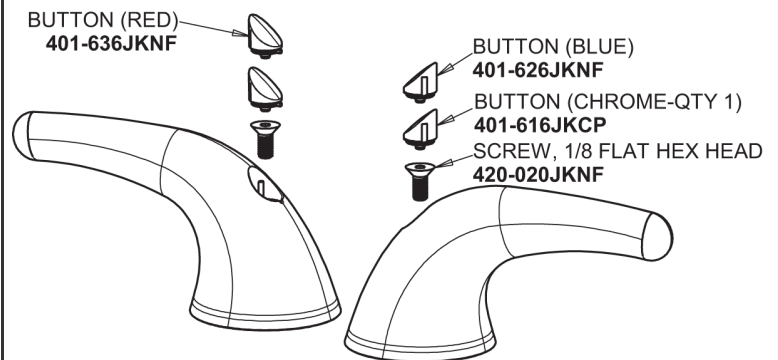

# CHICAGO FAUCETS®

Geberit Group

Pop-up Waste  
1222-KJKCP

2.2 GPM (8.3 L/min) Softflo Aerator  
E12JKABCP

3-7/8" Canopy Single-Wing Handle  
401-PRJKCP

Quatern Compression Cartridge (pair)  
1-099XTJKABNF (right)  
1-100XTJKABNF (left)