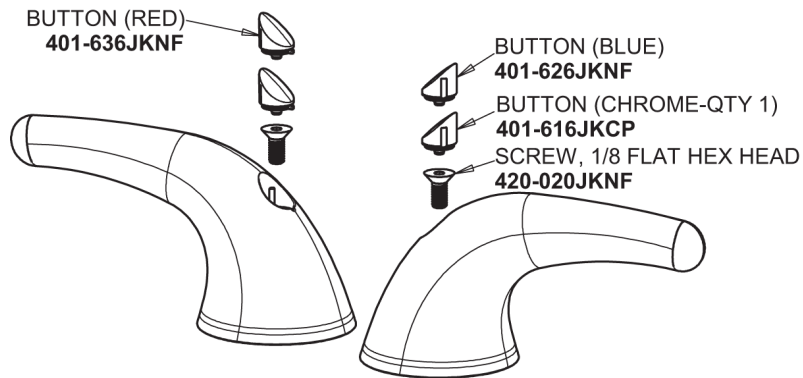

Repair Parts

404-401AB

CHICAGO FAUCETS®

Geberit Group

Base Parts:

404 Series Spout 401-601KJKCP

For Technical Assistance:

Phone: 800-TEC-TRUE (832-8783)

Geberit Group

3-7/8" Canopy Single-Wing Handle
401-PRJKCP

2.2 GPM (8.3 L/min) Softflo Aerator
E12JKABCP

Quatern Compression Cartridge (pair)
1-099XTJKABNF (right)
1-100XTJKABNF (left)

For Technical Assistance: