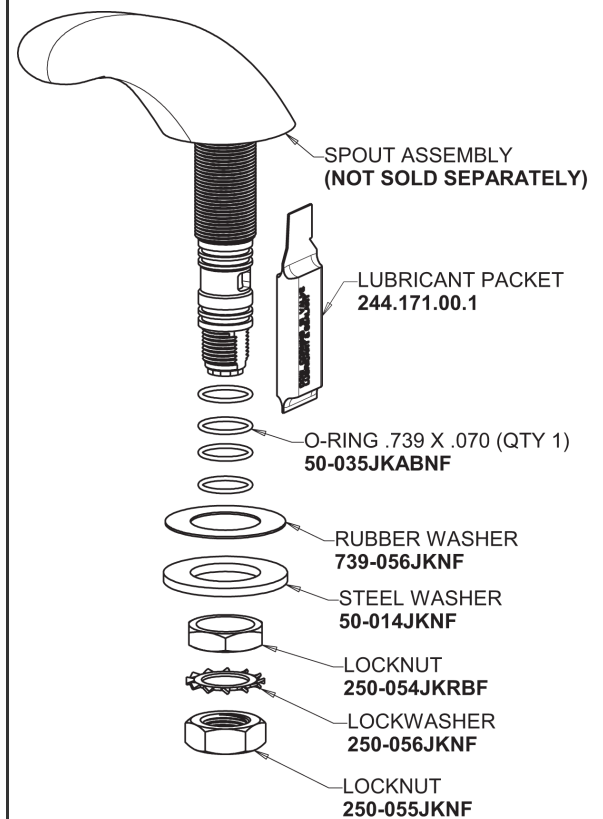

Repair Parts

404-401AB

CHICAGO FAUCETS®

Geberit Group

Base Parts:

404 Series Spout 401-601KJKCP

For Technical Assistance:

Phone: 800-TEC-TRUE (832-8783)