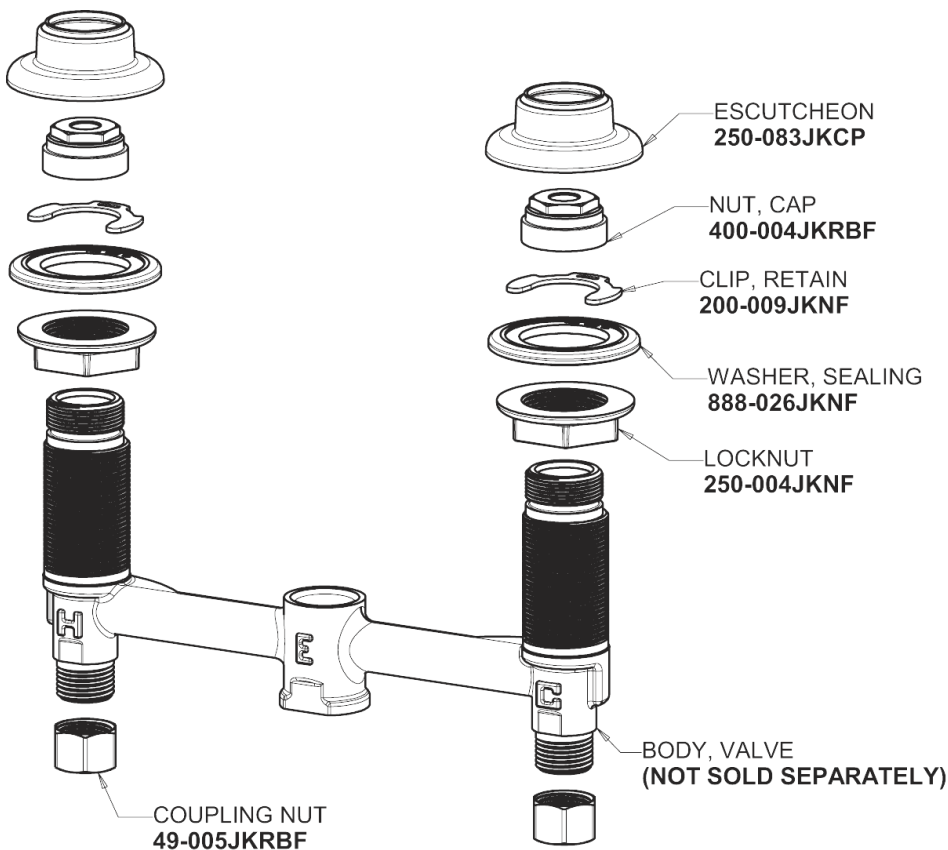

Repair Parts

404-401AB

CHICAGO FAUCETS®

Geberit Group

Base Parts:

404 Series Spout 401-601KJKCP

For Technical Assistance:

Phone: 800-TEC-TRUE (832-8783)

Geberit Group

3-7/8" Canopy Single-Wing Handle
401-PRJKCP

2.2 GPM (8.3 L/min) Softflo Aerator
E12JKABCP

Quatern Compression Cartridge (pair)
1-099XTJKABNF (right)
1-100XTJKABNF (left)

For Technical Assistance: