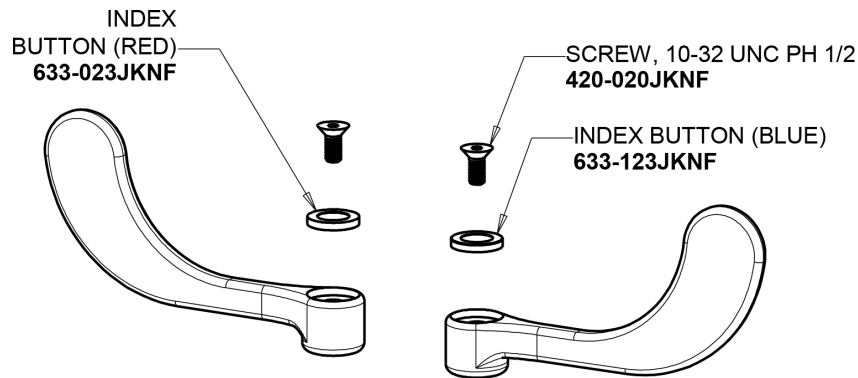

Repair Parts

404-317ABCP

Concealed Hot and Cold Water Sink Faucet

CHICAGO FAUCETS®

Geberit Group

Base Parts:

404 Series Spout 401-601KJKCP

For Technical Assistance:

Concealed Hot and Cold Water Sink Faucet

CHICAGO FAUCETS®

Geberit Group

4" Wristblade Handle
317-PRJKCP

2.2 GPM (8.3 L/min) Softflo Aerator
E12JKABCP

Quatern Compression Cartridge (pair)
377-XTRHJKABNF (right)
377-XTLHJKABNF (left)