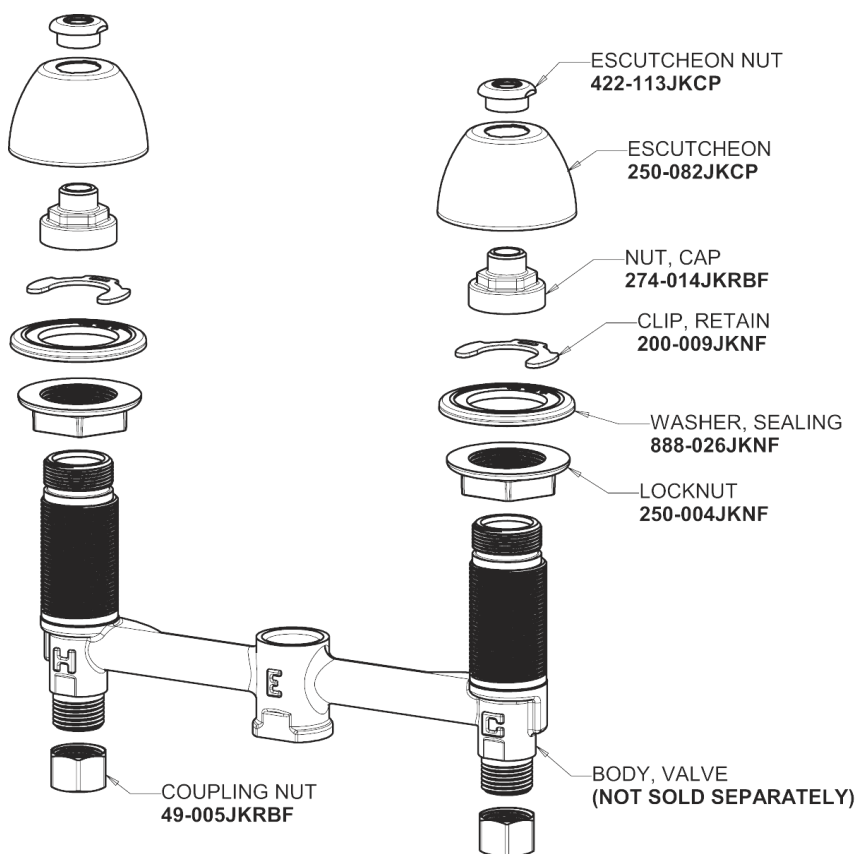

Repair Parts

404-317ABCP

Concealed Hot and Cold Water Sink Faucet

CHICAGO FAUCETS®

Geberit Group

Base Parts:

404 Series Spout 401-601KJKCP

For Technical Assistance:

Concealed Hot and Cold Water Sink Faucet

CHICAGO FAUCETS®

Geberit Group

4" Wristblade Handle
317-PRJKCP

2.2 GPM (8.3 L/min) Softflo Aerator
E12JKABCP

Quatern Compression Cartridge (pair)
377-XTRHJKABNF (right)
377-XTLHJKABNF (left)