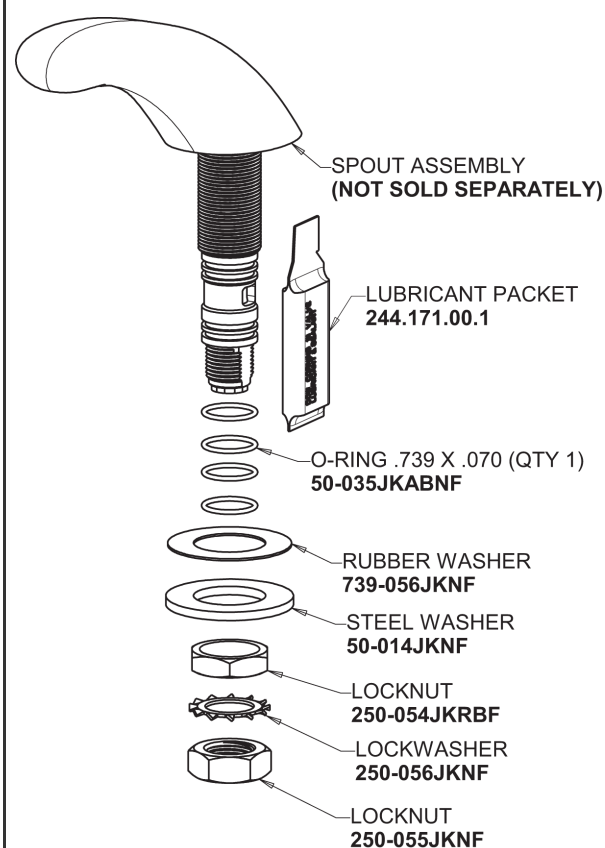

Repair Parts

404-317ABCP

Concealed Hot and Cold Water Sink Faucet

CHICAGO FAUCETS®

Geberit Group

Base Parts:

404 Series Spout 401-601KJKCP

For Technical Assistance:

Concealed Hot and Cold Water Sink Faucet

CHICAGO FAUCETS®

Geberit Group

4" Wristblade Handle
317-PRJKCP

2.2 GPM (8.3 L/min) Softflo Aerator
E12JKABCP

Quatern Compression Cartridge (pair)
377-XTRHJKABNF (right)
377-XTLHJKABNF (left)