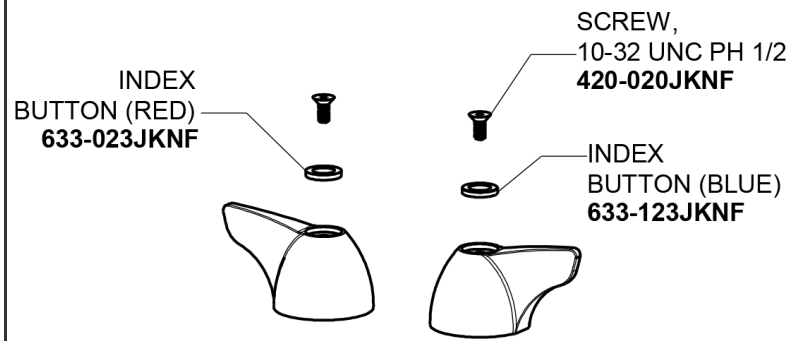

Repair Parts

404-1000POABCP

Concealed Hot and Cold Water Sink Faucet with Pop-up Waste

CHICAGO FAUCETS®

Geberit Group

Pop-up Waste
1222-KJKCP

2" Vandal Proof Canopy Single Wing Handle
1000-PRJKCP

Quatern Compression Cartridge (pair)
1-099XTJKABNF (right)
1-100XTJKABNF (left)

2.2 GPM (8.3 L/min) Softflo Aerator
E12JKABCP

For Technical Assistance:

Phone: 800-TEC-TRUE (832-8783)

Email: techsupport.us@chicago faucets.com

2100 South Clearwater Drive

Des Plaines, IL 60018

Phone: 847-803-5000

chicago faucets.com