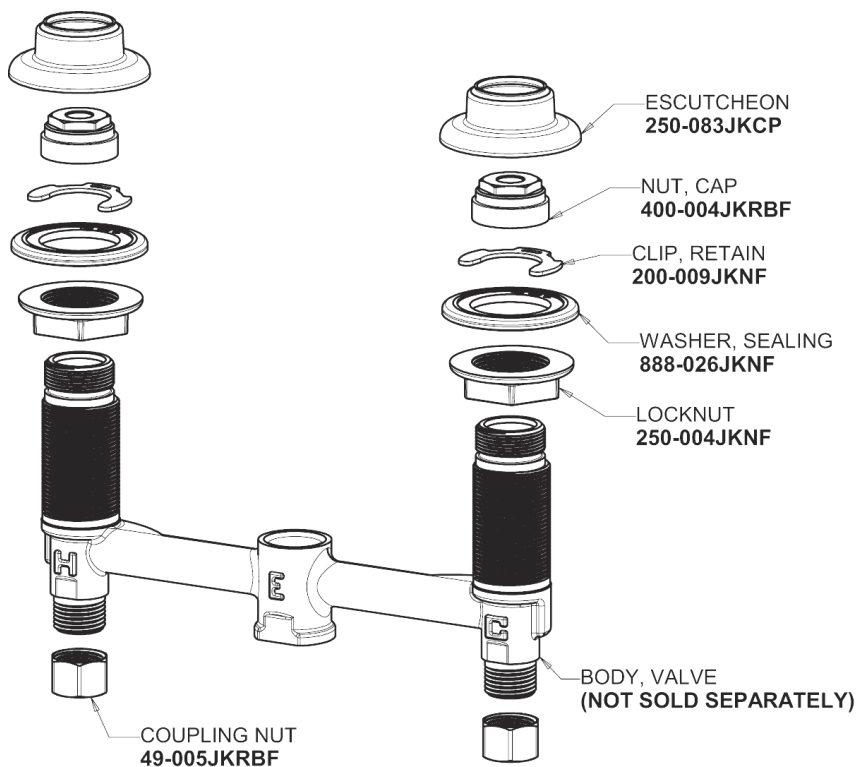

Repair Parts

404-1000POABCP

Concealed Hot and Cold Water Sink Faucet with Pop-up Waste

CHICAGO FAUCETS®

Geberit Group

Base Parts:

404 Series Spout with Pop-up Waste 401-613KJKCP

For Technical Assistance:

Phone: 800-TEC-TRUE (832-8783)

Email: techsupport.us@chicagofaucets.com

2100 South Clearwater Drive
Des Plaines, IL 60018
Phone: 847-803-5000
chicagofaucets.com

Repair Parts

404-1000POABCP

Concealed Hot and Cold Water Sink Faucet with Pop-up Waste

CHICAGO FAUCETS®

Geberit Group

Pop-up Waste
1222-KJKCP

2" Vandal Proof Canopy Single Wing Handle
1000-PRJKCP

Quatern Compression Cartridge (pair)
1-099XTJKABNF (right)
1-100XTJKABNF (left)

2.2 GPM (8.3 L/min) Softflo Aerator
E12JKABCP