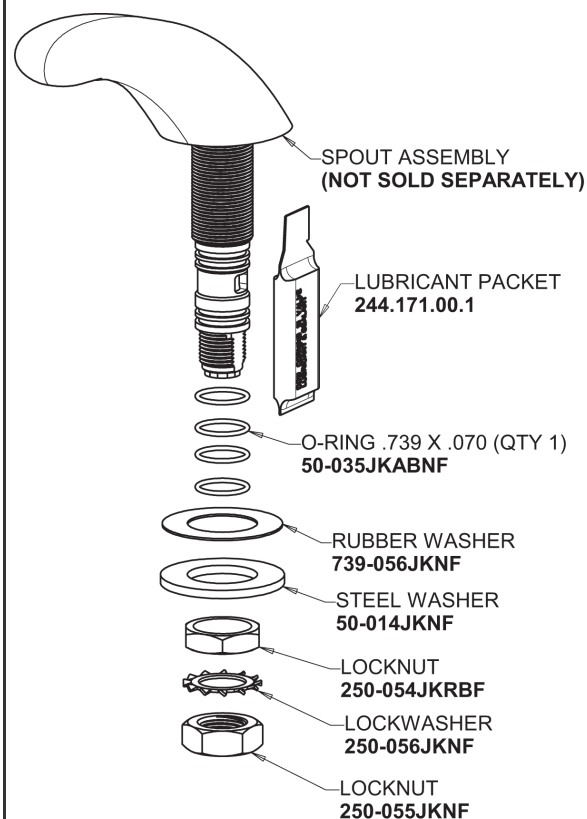

Repair Parts

404-1000POABCP

Concealed Hot and Cold Water Sink Faucet with Pop-up Waste

CHICAGO FAUCETS®

Geberit Group

Base Parts:

404 Series Spout with Pop-up Waste 401-613KJKCP

For Technical Assistance: