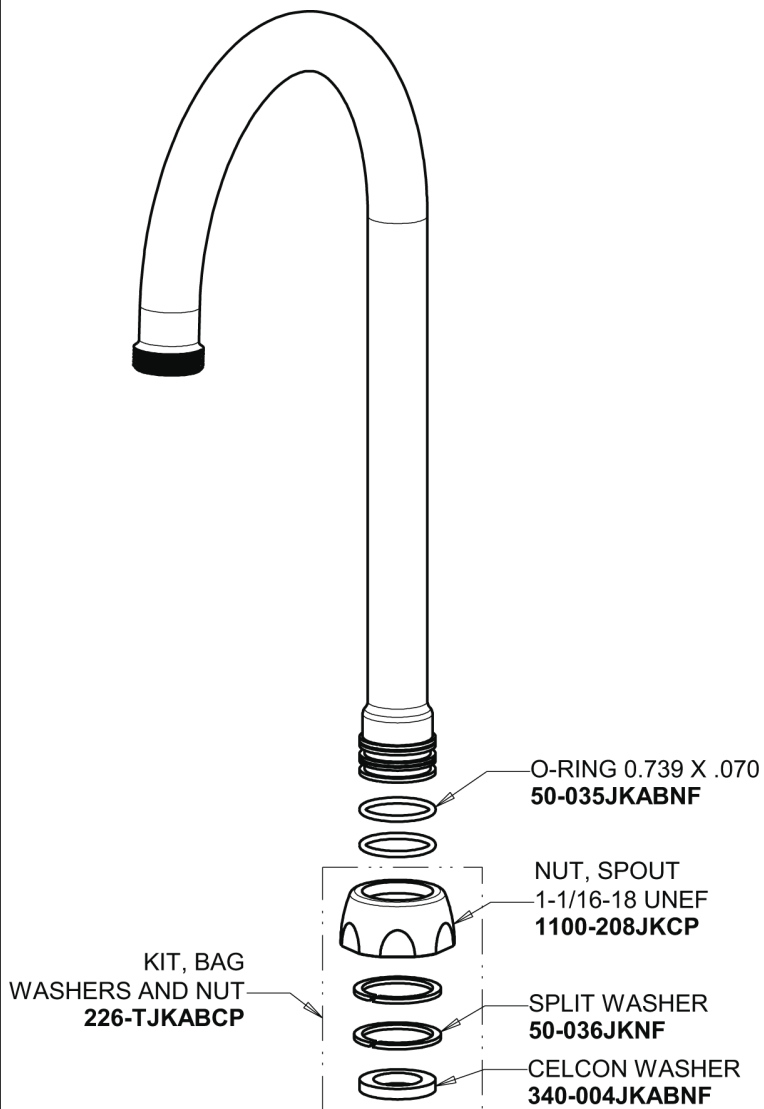

Repair Parts

350-XKABCP

Single Supply Sink Faucet

**CHICAGO
FAUCETS**

a Geberit company

Base Parts:

5-1/4" Rigid / Swing Gooseneck Spout GN2AJKABCP

For Technical Assistance:

Single Supply Sink Faucet

**CHICAGO
FAUCETS** 

a Geberit company

2-3/8" Lever Handle
369-COLDJKCP

2.2 GPM (8.3 L/min) Aerator
E3JKABCP

Ceramic 1/4-Turn Cartridge (right hand)
1-099XKJKABNF

For Technical Assistance: