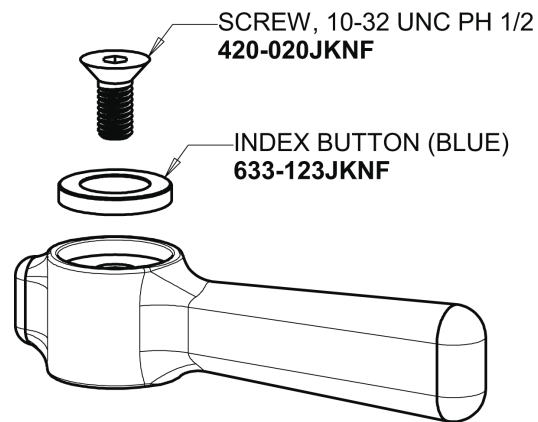

Repair Parts

350-XKABCP

Single Supply Sink Faucet

**CHICAGO
FAUCETS**

a Geberit company

Base Parts:

5-1/4" Rigid / Swing Gooseneck Spout GN2AJKABCP

For Technical Assistance:

Single Supply Sink Faucet

**CHICAGO
FAUCETS** 

a Geberit company

2-3/8" Lever Handle
369-COLDJKCP

2.2 GPM (8.3 L/min) Aerator
E3JKABCP

Ceramic 1/4-Turn Cartridge (right hand)
1-099XKJKABNF

For Technical Assistance: