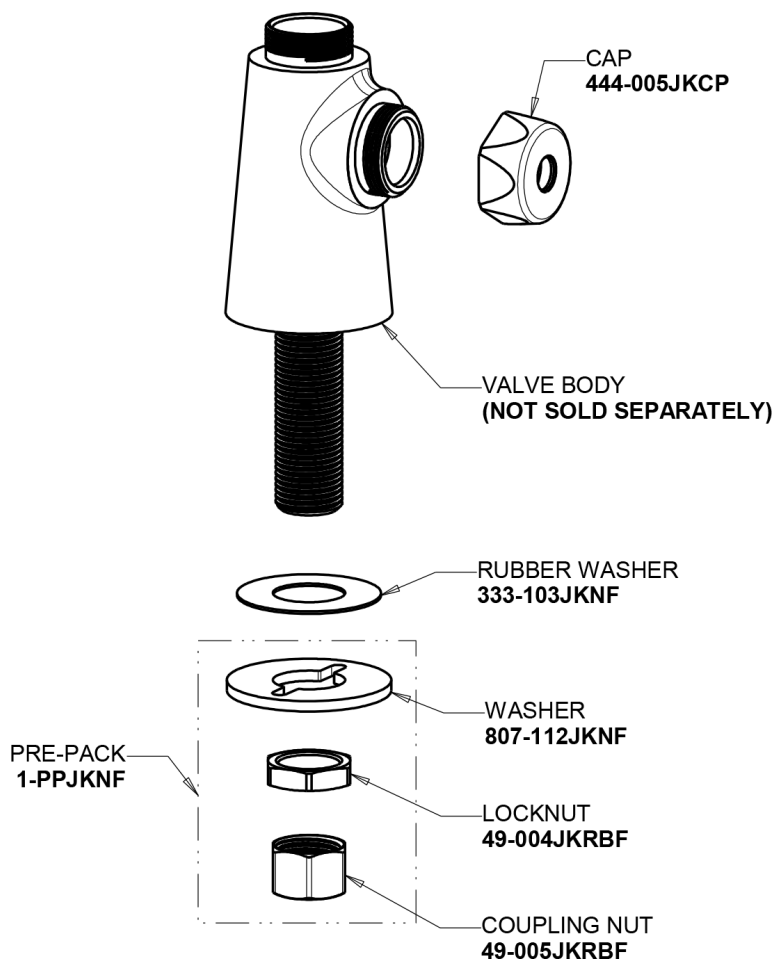

Repair Parts

350-XKABCP

Single Supply Sink Faucet

**CHICAGO
FAUCETS**

a Geberit company

Base Parts:

5-1/4" Rigid / Swing Gooseneck Spout GN2AJKABCP

For Technical Assistance:

Single Supply Sink Faucet

**CHICAGO
FAUCETS** 

a Geberit company

2-3/8" Lever Handle
369-COLDJKCP

2.2 GPM (8.3 L/min) Aerator
E3JKABCP

Ceramic 1/4-Turn Cartridge (right hand)
1-099XKJKABNF

For Technical Assistance: