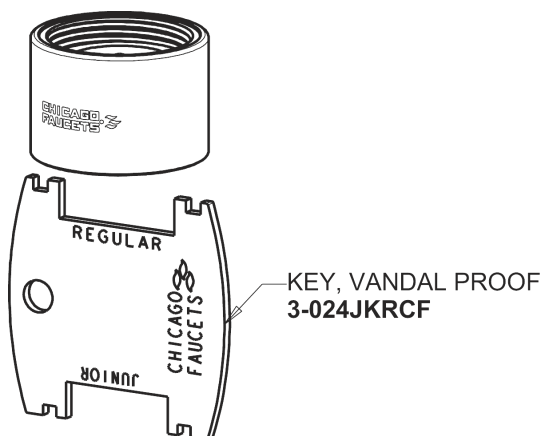

Repair Parts

350-VPAXKABCP
Single Supply Sink Faucet

Base Parts:

5-1/4" Rigid / Swing Gooseneck Spout GN2AJKABCP

For Technical Assistance:

Phone: 800-TEC-TRUE (832-8783)
Email: techsupport.us@chicago faucets.com

2100 South Clearwater Drive
Des Plaines, IL 60018
Phone: 847-803-5000
chicago faucets.com

Repair Parts

350-VPAXKABCP
Single Supply Sink Faucet

**CHICAGO
FAUCETS®**
Geberit Group

2-3/8" Lever Handle
369-COLDJKCP

2.2 GPM (8.3 L/min) Vandal Proof Aerator
E3VPJKABCP

Ceramic 1/4-Turn Cartridge (right hand)
1-099XKJKABNF

For Technical Assistance:

Phone: 800-TEC-TRUE (832-8783)
Email: techsupport.us@chicagofaucets.com