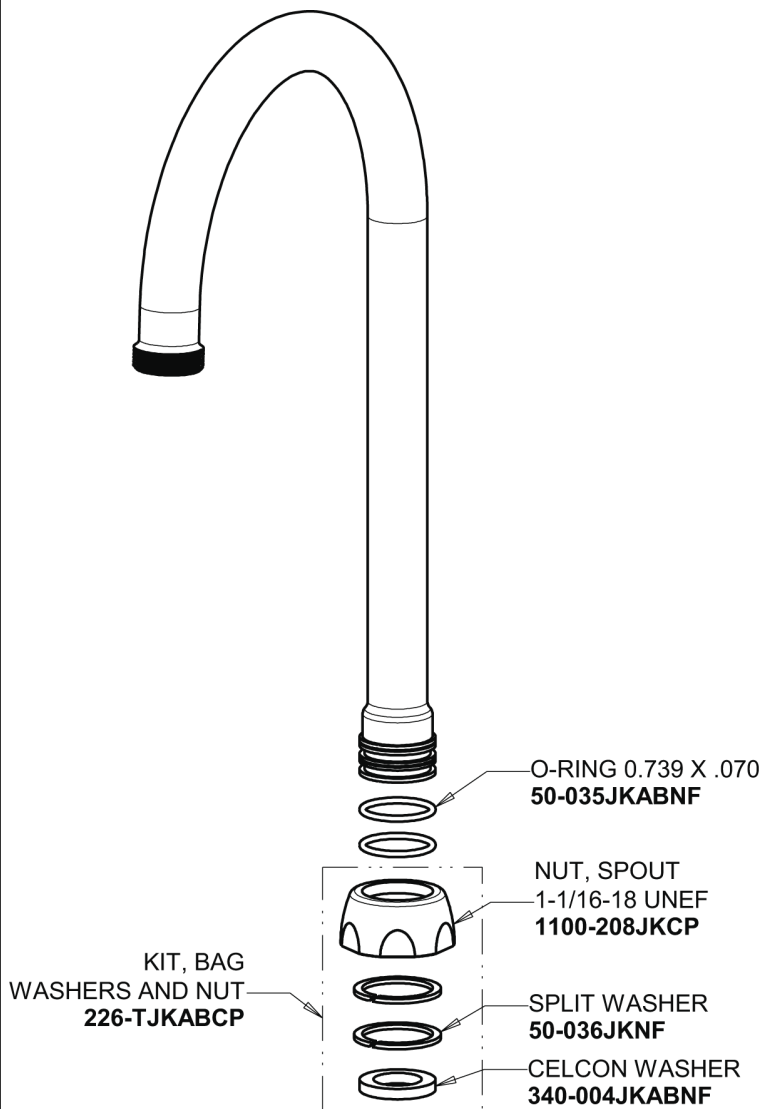

Repair Parts

350-VPAXKABCP
Single Supply Sink Faucet

Base Parts:

5-1/4" Rigid / Swing Gooseneck Spout GN2AJKABCP

For Technical Assistance:

Phone: 800-TEC-TRUE (832-8783)
Email: techsupport.us@chicago faucets.com

2100 South Clearwater Drive
Des Plaines, IL 60018
Phone: 847-803-5000
chicago faucets.com

Repair Parts

350-VPAXKABCP
Single Supply Sink Faucet

**CHICAGO
FAUCETS®**
Geberit Group

2-3/8" Lever Handle
369-COLDJKCP

2.2 GPM (8.3 L/min) Vandal Proof Aerator
E3VPJKABCP

Ceramic 1/4-Turn Cartridge (right hand)
1-099XKJKABNF

For Technical Assistance:

Phone: 800-TEC-TRUE (832-8783)
Email: techsupport.us@chicagofaucets.com