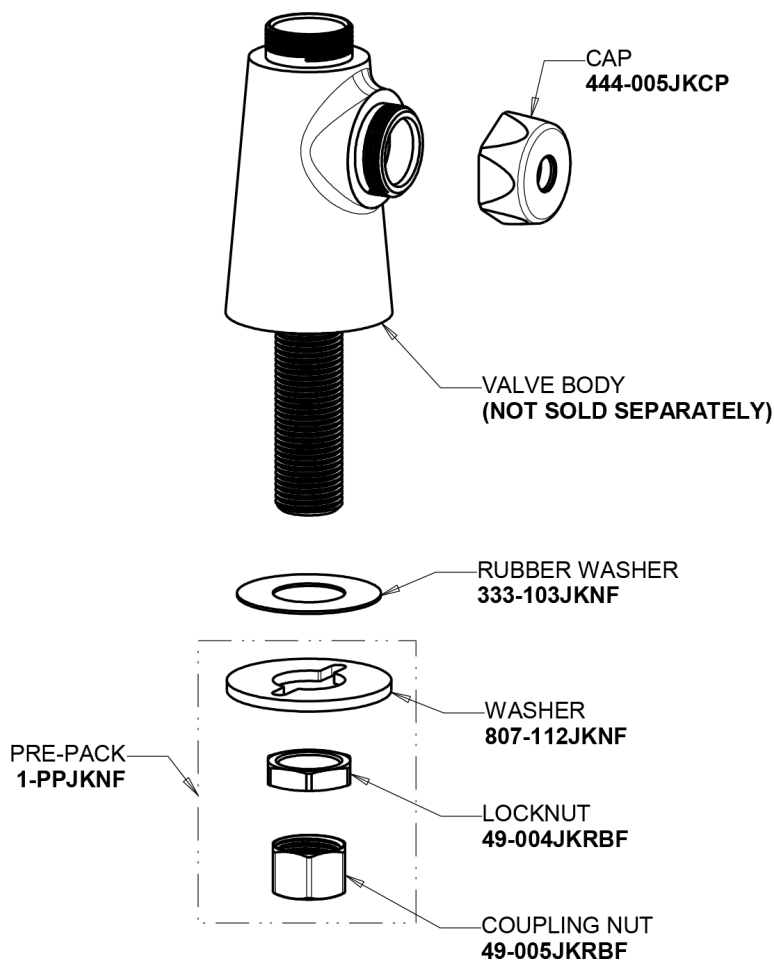

Repair Parts

350-VPAXKABCP
Single Supply Sink Faucet

Base Parts:

5-1/4" Rigid / Swing Gooseneck Spout GN2AJKABCP

For Technical Assistance:

Phone: 800-TEC-TRUE (832-8783)
Email: techsupport.us@chicago faucets.com

2100 South Clearwater Drive
Des Plaines, IL 60018
Phone: 847-803-5000
chicago faucets.com

Repair Parts

350-VPAXKABCP
Single Supply Sink Faucet

**CHICAGO
FAUCETS®**
Geberit Group

2-3/8" Lever Handle
369-COLDJKCP

2.2 GPM (8.3 L/min) Vandal Proof Aerator
E3VPJKABCP

Ceramic 1/4-Turn Cartridge (right hand)
1-099XKJKABNF

For Technical Assistance:

Phone: 800-TEC-TRUE (832-8783)
Email: techsupport.us@chicagofaucets.com