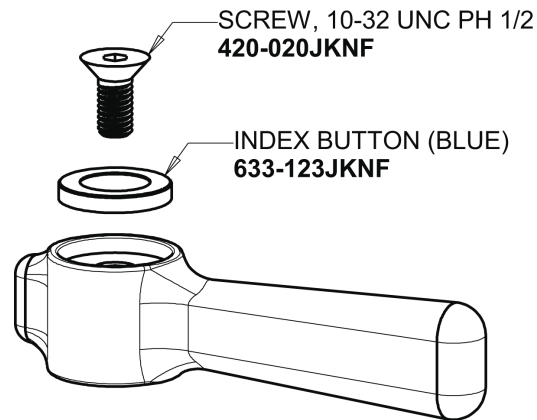

Repair Parts

350-VPAXKABCP
Single Supply Sink Faucet

Base Parts:

5-1/4" Rigid / Swing Gooseneck Spout GN2AJKABCP

For Technical Assistance:

Phone: 800-TEC-TRUE (832-8783)
Email: techsupport.us@chicago faucets.com

2100 South Clearwater Drive
Des Plaines, IL 60018
Phone: 847-803-5000
chicago faucets.com

Repair Parts

350-VPAXKABCP
Single Supply Sink Faucet

**CHICAGO
FAUCETS®**
Geberit Group

2-3/8" Lever Handle
369-COLDJKCP

2.2 GPM (8.3 L/min) Vandal Proof Aerator
E3VPJKABCP

Ceramic 1/4-Turn Cartridge (right hand)
1-099XKJKABNF

For Technical Assistance:

Phone: 800-TEC-TRUE (832-8783)
Email: techsupport.us@chicagofaucets.com