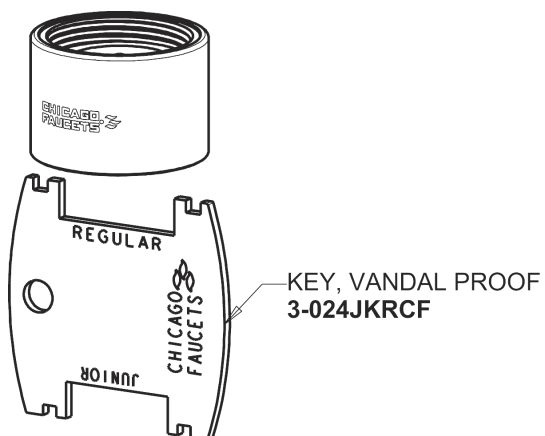

Repair Parts

350-LHABCP

Single Supply Sink Faucet with Left Hand Operation

CHICAGO FAUCETS®

Geberit Group

Base Parts:

5-1/4" Rigid / Swing Gooseneck Spout GN2AJKABCP

For Technical Assistance:

Single Supply Sink Faucet with Left Hand Operation

CHICAGO FAUCETS®

Geberit Group

2-3/8" Lever Handle
369-COLDJKCP

2.2 GPM (8.3 L/min) Vandal Proof Aerator
E3VPJKABCP

Quaturn Compression Cartridge (left hand)
1-100XTJKABNF