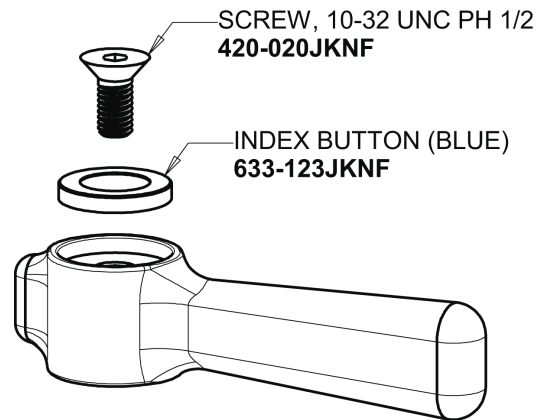

Repair Parts

350-LHABCP

Single Supply Sink Faucet with Left Hand Operation

CHICAGO FAUCETS®

Geberit Group

Base Parts:

5-1/4" Rigid / Swing Gooseneck Spout GN2AJKABCP

For Technical Assistance:

Single Supply Sink Faucet with Left Hand Operation

CHICAGO FAUCETS®

Geberit Group

2-3/8" Lever Handle
369-COLDJKCP

2.2 GPM (8.3 L/min) Vandal Proof Aerator
E3VPJKABCP

Quaturn Compression Cartridge (left hand)
1-100XTJKABNF