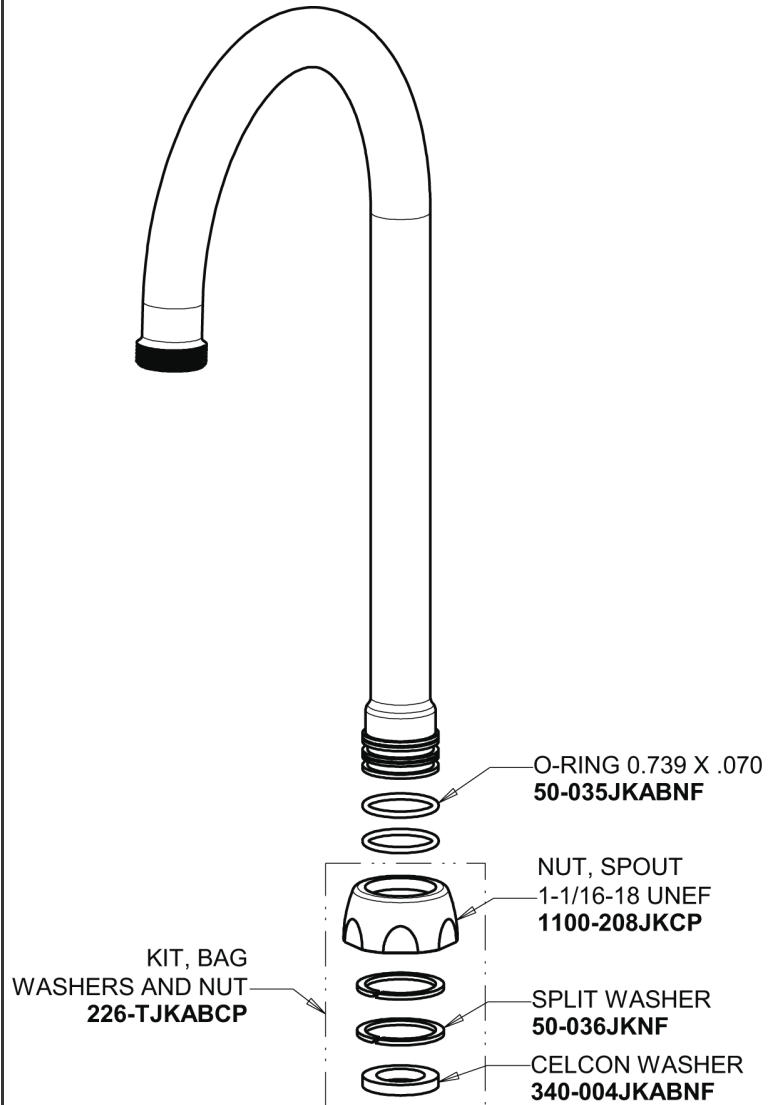

Repair Parts

350-LHABCP

Single Supply Sink Faucet with Left Hand Operation

CHICAGO FAUCETS®

Geberit Group

Base Parts:

5-1/4" Rigid / Swing Gooseneck Spout GN2AJKABCP

For Technical Assistance:

Single Supply Sink Faucet with Left Hand Operation

CHICAGO FAUCETS®

Geberit Group

2-3/8" Lever Handle
369-COLDJKCP

2.2 GPM (8.3 L/min) Vandal Proof Aerator
E3VPJKABCP

Quaturn Compression Cartridge (left hand)
1-100XTJKABNF