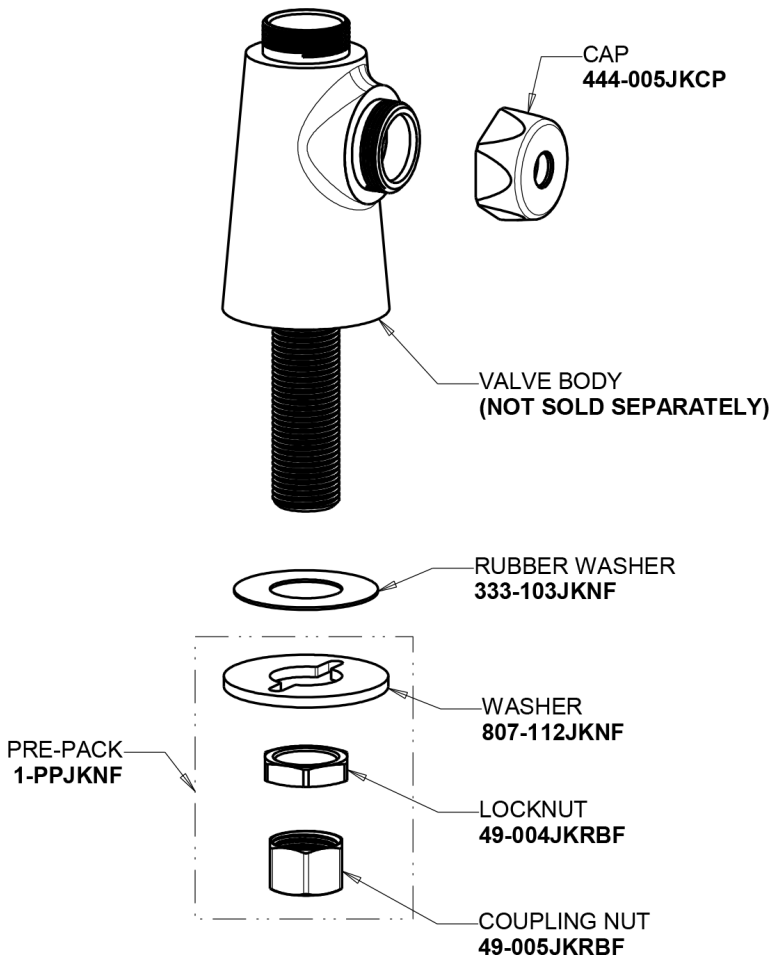

Repair Parts

350-LHABCP

Single Supply Sink Faucet with Left Hand Operation

CHICAGO FAUCETS®

Geberit Group

Base Parts:

5-1/4" Rigid / Swing Gooseneck Spout GN2AJKABCP

For Technical Assistance:

Single Supply Sink Faucet with Left Hand Operation

CHICAGO FAUCETS®

Geberit Group

2-3/8" Lever Handle
369-COLDJKCP

2.2 GPM (8.3 L/min) Vandal Proof Aerator
E3VPJKABCP

Quaturn Compression Cartridge (left hand)
1-100XTJKABNF