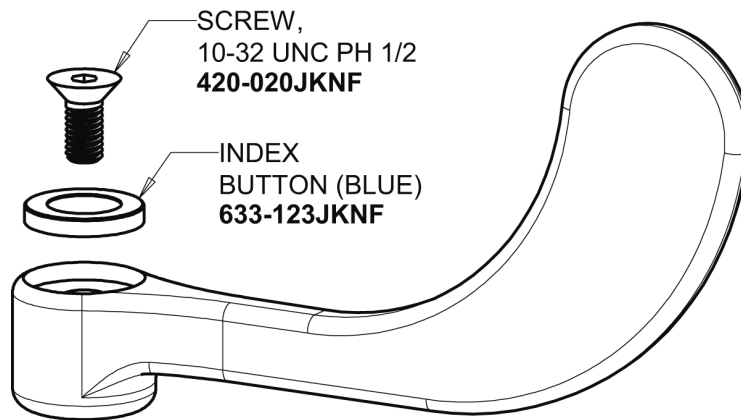

Repair Parts

350-GN8AE3-317XKAB
Single Supply Sink Faucet

**CHICAGO
FAUCETS**
Geberit Group

Base Parts:

8" Rigid / Swing Gooseneck Spout GN8AJKABCP

For Technical Assistance:

Phone: 800-TEC-TRUE (832-8783)
Email: techsupport.us@chicagofaucets.com

2100 South Clearwater Drive
Des Plaines, IL 60018
Phone: 847-803-5000
chicagofaucets.com

Repair Parts

350-GN8AE3-317XKAB
Single Supply Sink Faucet

**CHICAGO
FAUCETS**
Geberit Group

4" Wristblade Handle with Blue (Cold) Index Button
317-COLDJKCP

2.2 GPM (8.3 L/min) Aerator
E3JKABCP

Ceramic 1/4-Turn Cartridge (right hand)
1-099XKJKABNF

For Technical Assistance:

Phone: 800-TEC-TRUE (832-8783)
Email: techsupport.us@chicagofaucets.com

2100 South Clearwater Drive
Des Plaines, IL 60018
Phone: 847-803-5000
chicagofaucets.com