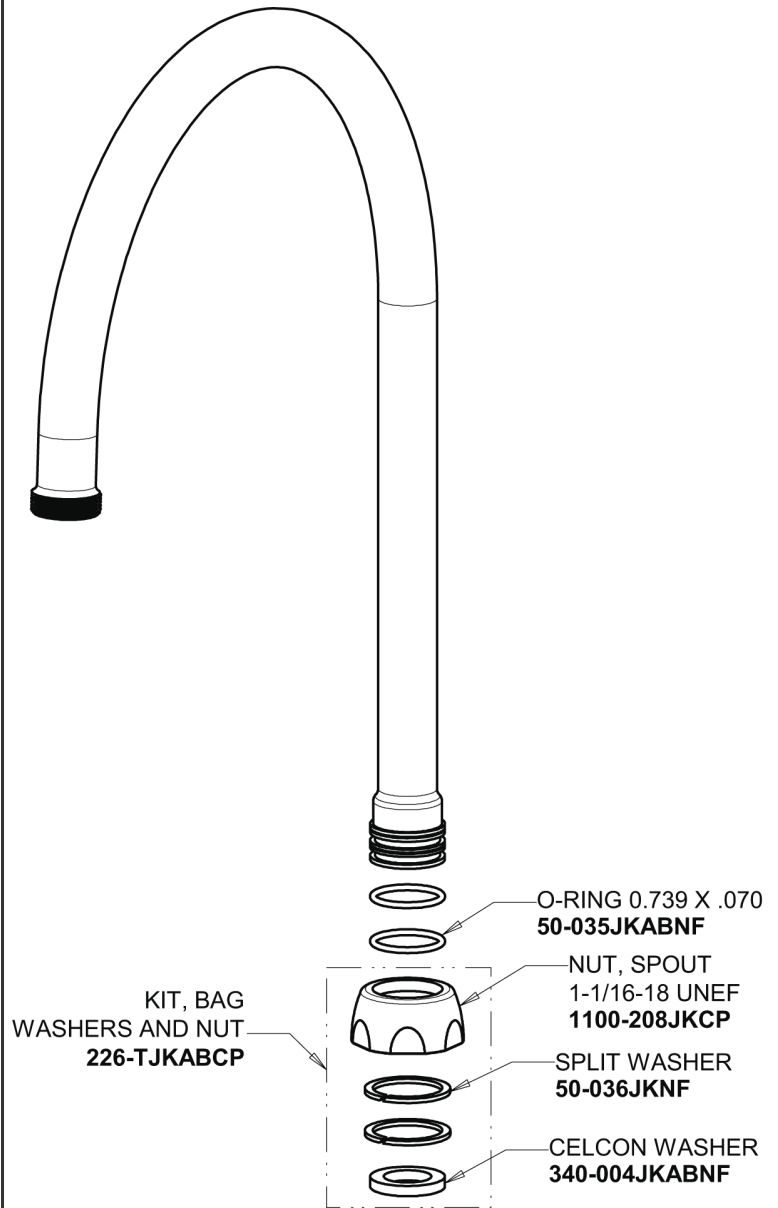

Repair Parts

350-GN8AE3-317XKAB
Single Supply Sink Faucet

**CHICAGO
FAUCETS**
Geberit Group

Base Parts:

8" Rigid / Swing Gooseneck Spout GN8AJKABCP

For Technical Assistance:

Phone: 800-TEC-TRUE (832-8783)
Email: techsupport.us@chicagofaucets.com

2100 South Clearwater Drive
Des Plaines, IL 60018
Phone: 847-803-5000
chicagofaucets.com

Repair Parts

350-GN8AE3-317XKAB
Single Supply Sink Faucet

**CHICAGO
FAUCETS**
Geberit Group

4" Wristblade Handle with Blue (Cold) Index Button
317-COLDJKCP

2.2 GPM (8.3 L/min) Aerator
E3JKABCP

Ceramic 1/4-Turn Cartridge (right hand)
1-099XKJKABNF

For Technical Assistance:

Phone: 800-TEC-TRUE (832-8783)
Email: techsupport.us@chicagofaucets.com

2100 South Clearwater Drive
Des Plaines, IL 60018
Phone: 847-803-5000
chicagofaucets.com