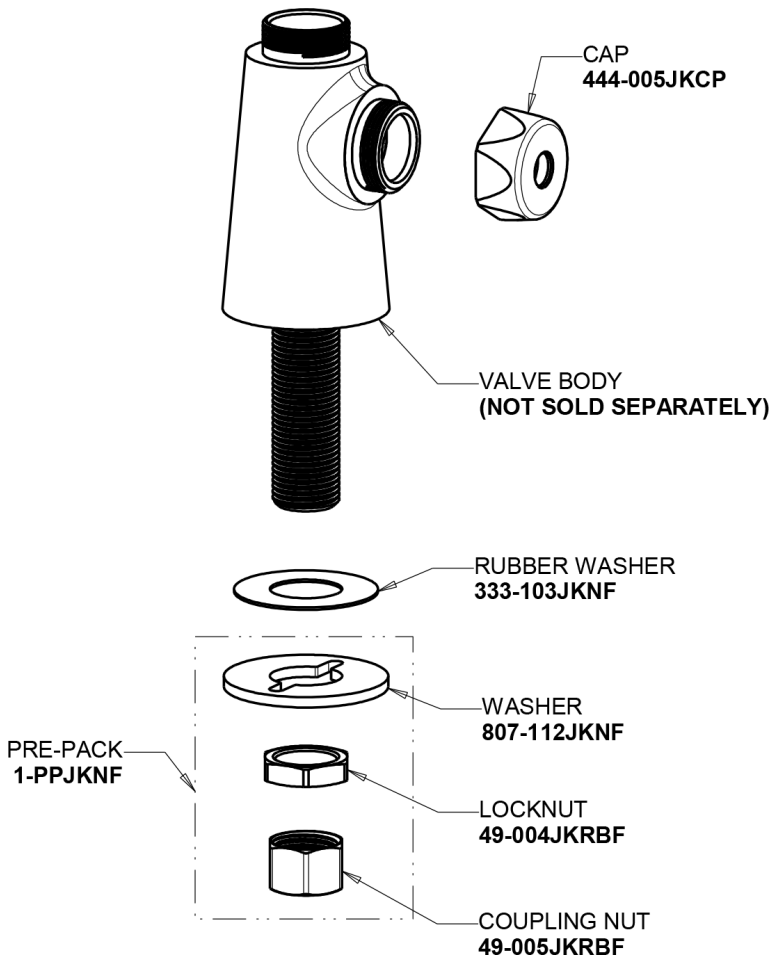

Repair Parts

350-GN8AE3-317XKAB
Single Supply Sink Faucet

**CHICAGO
FAUCETS**
Geberit Group

Base Parts:

8" Rigid / Swing Gooseneck Spout GN8AJKABCP

For Technical Assistance:

Phone: 800-TEC-TRUE (832-8783)
Email: techsupport.us@chicagofaucets.com

2100 South Clearwater Drive
Des Plaines, IL 60018
Phone: 847-803-5000
chicagofaucets.com

Repair Parts

350-GN8AE3-317XKAB
Single Supply Sink Faucet

**CHICAGO
FAUCETS**
Geberit Group

4" Wristblade Handle with Blue (Cold) Index Button
317-COLDJKCP

2.2 GPM (8.3 L/min) Aerator
E3JKABCP

Ceramic 1/4-Turn Cartridge (right hand)
1-099XKJKABNF

For Technical Assistance:

Phone: 800-TEC-TRUE (832-8783)
Email: techsupport.us@chicagofaucets.com

2100 South Clearwater Drive
Des Plaines, IL 60018
Phone: 847-803-5000
chicagofaucets.com