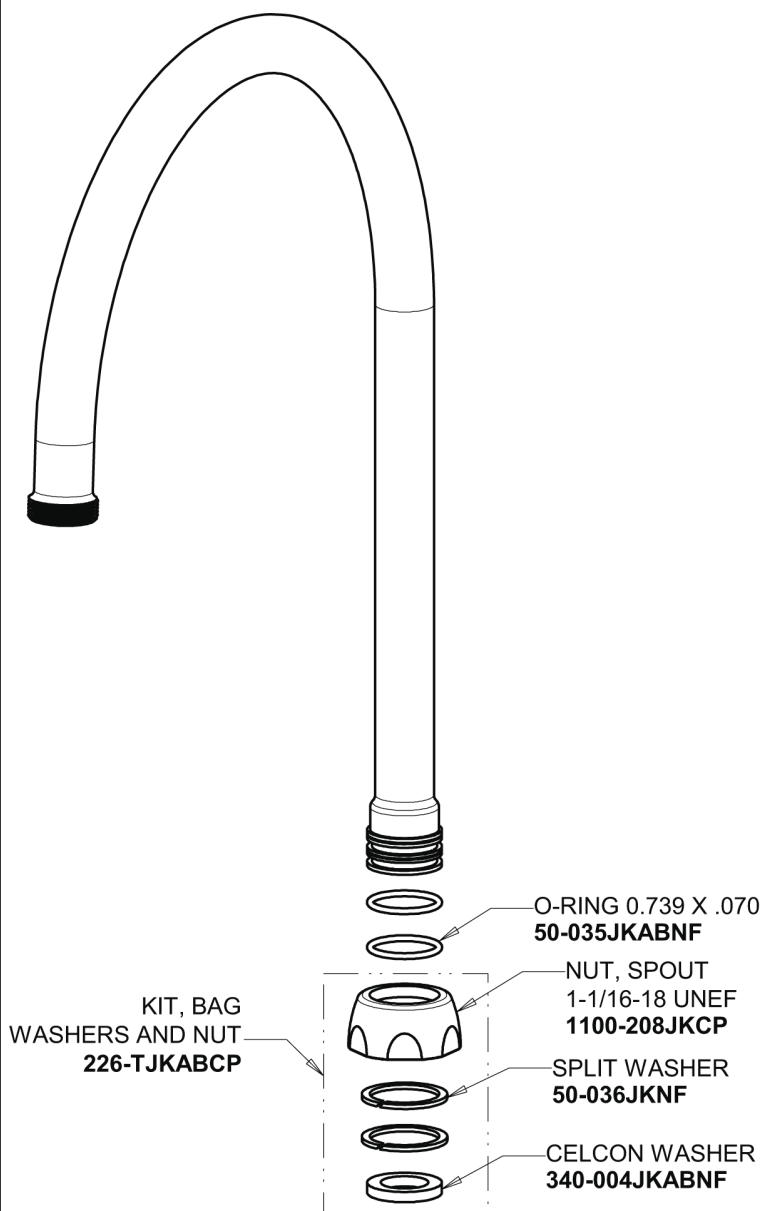

Repair Parts

350-G8AE36-317XKAB
Single Supply Sink Faucet

**CHICAGO
FAUCETS**
Geberit Group

Base Parts:

8" Rigid / Swing Gooseneck Spout GN8AJKABCP

For Technical Assistance:

Phone: 800-TEC-TRUE (832-8783)
Email: techsupport.us@chicagofaucets.com

2100 South Clearwater Drive
Des Plaines, IL 60018
Phone: 847-803-5000
chicagofaucets.com

Repair Parts

350-G8AE36-317XKAB
Single Supply Sink Faucet

**CHICAGO
FAUCETS**
Geberit Group

4" Wristblade Handle with Blue (Cold) Index Button
317-COLDJKCP

1.5 GPM (5.7 L/min) Non-Aerating Laminar Outlet
E36JKABCP

Ceramic 1/4-Turn Cartridge (right hand)
1-099XKJKABNF

For Technical Assistance:

Phone: 800-TEC-TRUE (832-8783)
Email: techsupport.us@chicagofaucets.com