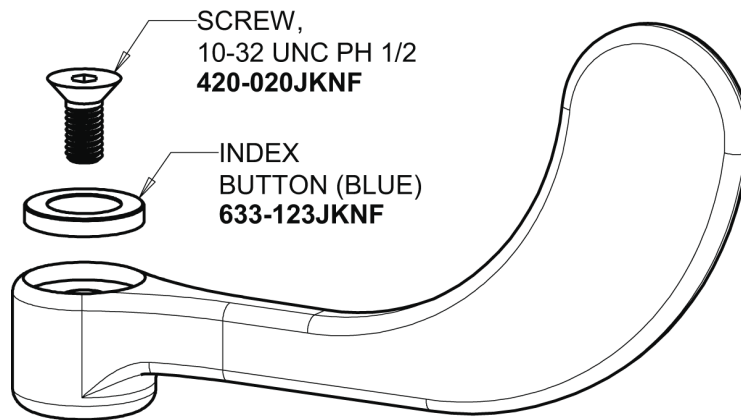

Repair Parts

350-G8AE36-317XKAB
Single Supply Sink Faucet

**CHICAGO
FAUCETS**
Geberit Group

Base Parts:

8" Rigid / Swing Gooseneck Spout GN8AJKABCP

For Technical Assistance:

Phone: 800-TEC-TRUE (832-8783)
Email: techsupport.us@chicagofaucets.com

2100 South Clearwater Drive
Des Plaines, IL 60018
Phone: 847-803-5000
chicagofaucets.com

Repair Parts

350-G8AE36-317XKAB
Single Supply Sink Faucet

**CHICAGO
FAUCETS**
Geberit Group

4" Wristblade Handle with Blue (Cold) Index Button
317-COLDJKCP

1.5 GPM (5.7 L/min) Non-Aerating Laminar Outlet
E36JKABCP

Ceramic 1/4-Turn Cartridge (right hand)
1-099XKJKABNF

For Technical Assistance:

Phone: 800-TEC-TRUE (832-8783)
Email: techsupport.us@chicagofaucets.com