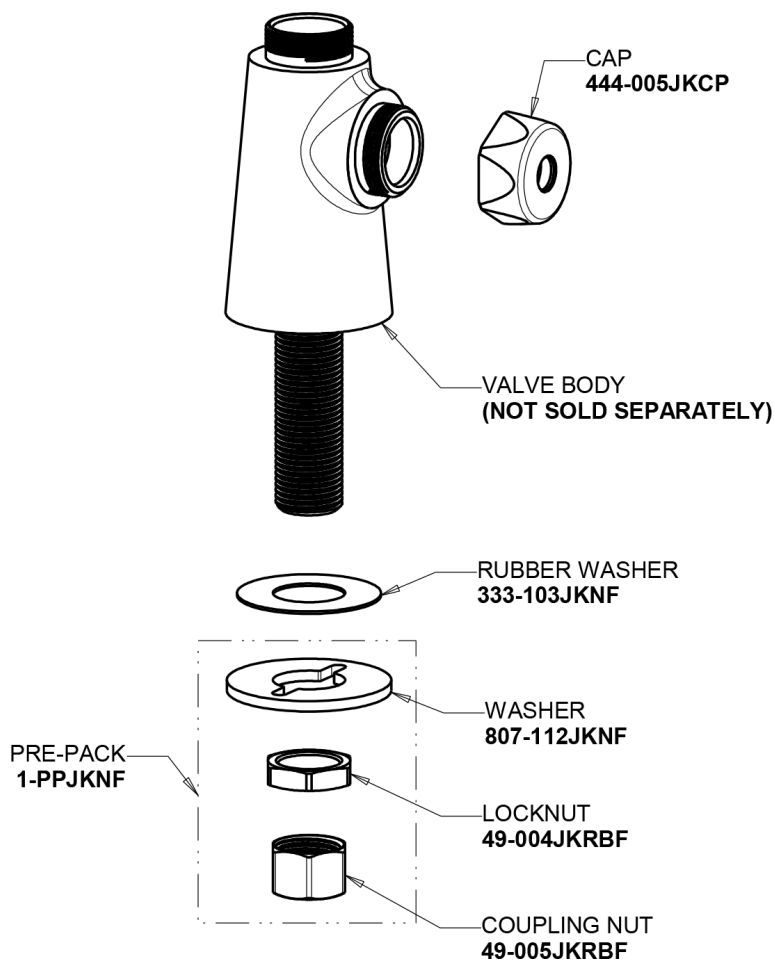

Repair Parts

350-G8AE36-317XKAB
Single Supply Sink Faucet

**CHICAGO
FAUCETS**
Geberit Group

Base Parts:

8" Rigid / Swing Gooseneck Spout GN8AJKABCP

For Technical Assistance:

Phone: 800-TEC-TRUE (832-8783)
Email: techsupport.us@chicagofaucets.com

2100 South Clearwater Drive
Des Plaines, IL 60018
Phone: 847-803-5000
chicagofaucets.com

Repair Parts

350-G8AE36-317XKAB
Single Supply Sink Faucet

**CHICAGO
FAUCETS**
Geberit Group

4" Wristblade Handle with Blue (Cold) Index Button
317-COLDJKCP

1.5 GPM (5.7 L/min) Non-Aerating Laminar Outlet
E36JKABCP

Ceramic 1/4-Turn Cartridge (right hand)
1-099XKJKABNF

For Technical Assistance:

Phone: 800-TEC-TRUE (832-8783)
Email: techsupport.us@chicagofaucets.com