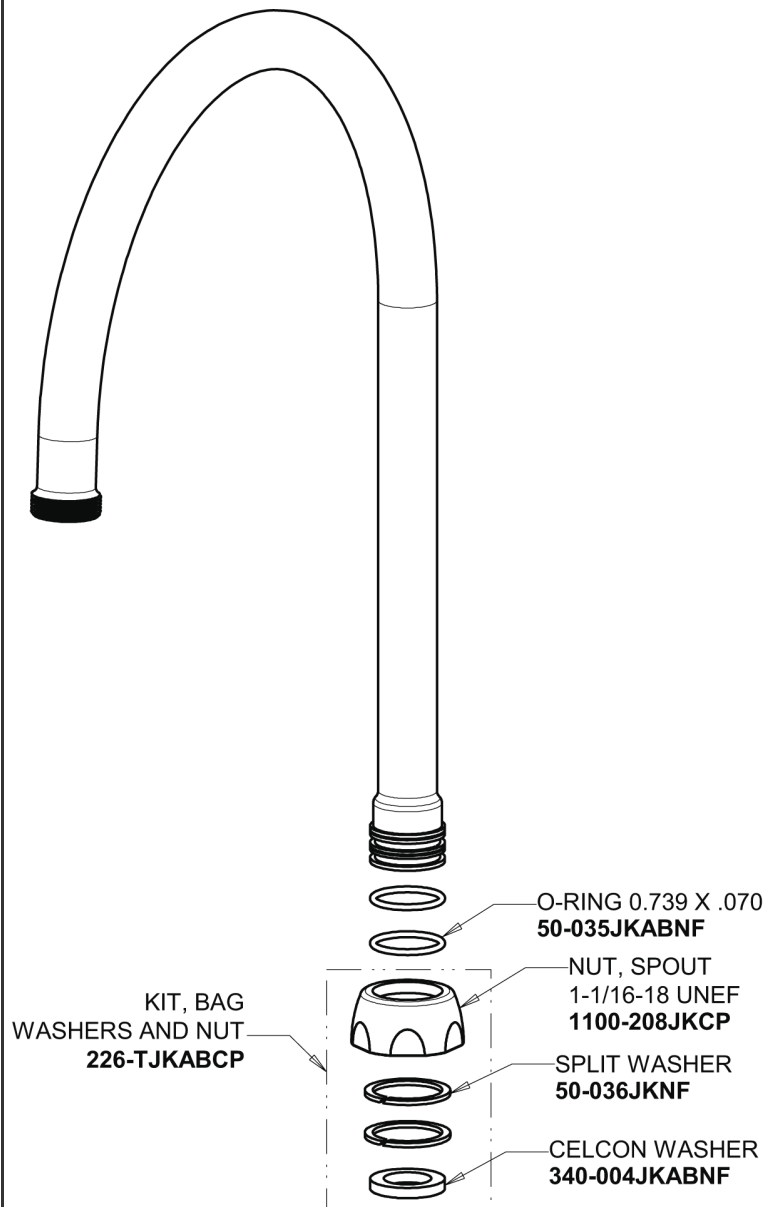

Repair Parts

350-G8AE35-317XKAB
Single Supply Sink Faucet

**CHICAGO
FAUCETS**
Geberit Group

Base Parts:

8" Rigid / Swing Gooseneck Spout GN8AJKABCP

For Technical Assistance:

Phone: 800-TEC-TRUE (832-8783)
Email: techsupport.us@chicagofaucets.com

2100 South Clearwater Drive
Des Plaines, IL 60018
Phone: 847-803-5000
chicagofaucets.com

Repair Parts

350-G8AE35-317XKAB
Single Supply Sink Faucet

**CHICAGO
FAUCETS**
Geberit Group

4" Wristblade Handle with Blue (Cold) Index Button
317-COLDJKCP

1.5 GPM (5.7 L/min) Aerator
E35JKABCP

Ceramic 1/4-Turn Cartridge (right hand)
1-099XKJKABNF

For Technical Assistance:

Phone: 800-TEC-TRUE (832-8783)
Email: techsupport.us@chicagofaucets.com

2100 South Clearwater Drive
Des Plaines, IL 60018
Phone: 847-803-5000
chicagofaucets.com