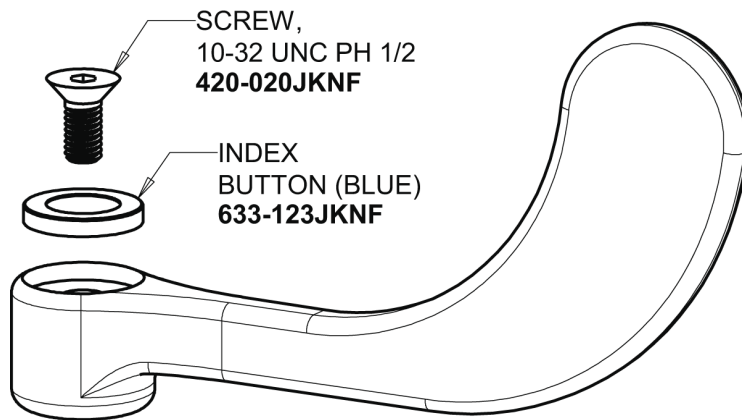

Repair Parts

350-G8AE35-317XKAB
Single Supply Sink Faucet

**CHICAGO
FAUCETS**
Geberit Group

Base Parts:

8" Rigid / Swing Gooseneck Spout GN8AJKABCP

For Technical Assistance:

Phone: 800-TEC-TRUE (832-8783)
Email: techsupport.us@chicagofaucets.com

2100 South Clearwater Drive
Des Plaines, IL 60018
Phone: 847-803-5000
chicagofaucets.com

Repair Parts

350-G8AE35-317XKAB
Single Supply Sink Faucet

**CHICAGO
FAUCETS**
Geberit Group

4" Wristblade Handle with Blue (Cold) Index Button
317-COLDJKCP

1.5 GPM (5.7 L/min) Aerator
E35JKABCP

Ceramic 1/4-Turn Cartridge (right hand)
1-099XKJKABNF

For Technical Assistance:

Phone: 800-TEC-TRUE (832-8783)
Email: techsupport.us@chicagofaucets.com

2100 South Clearwater Drive
Des Plaines, IL 60018
Phone: 847-803-5000
chicagofaucets.com