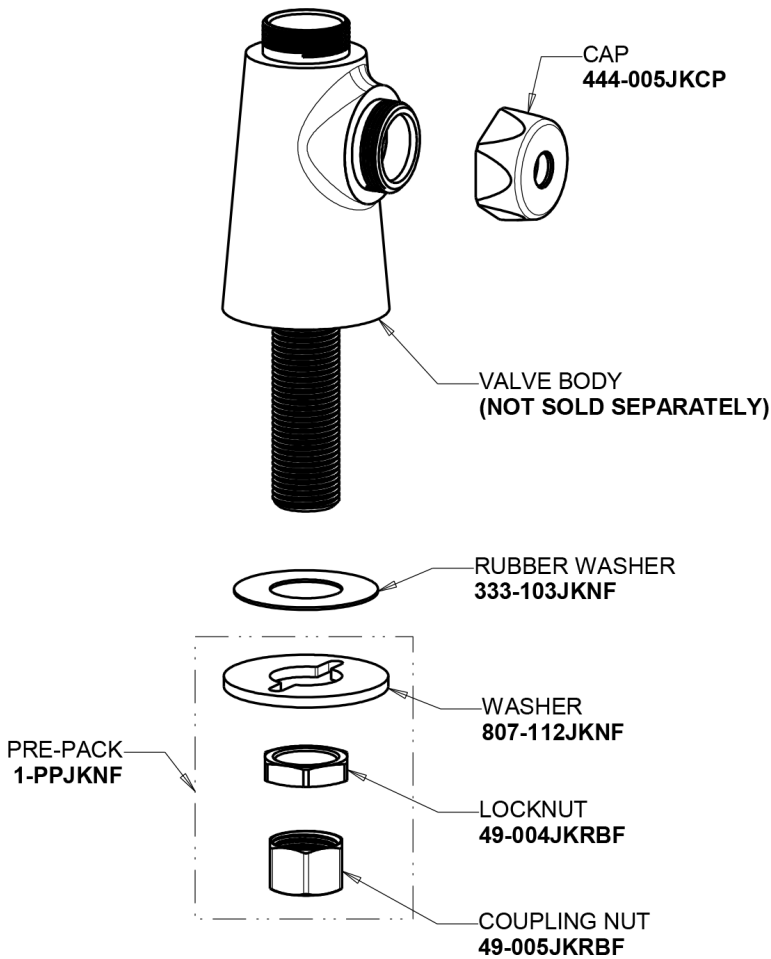

Repair Parts

350-G8AE35-317XKAB
Single Supply Sink Faucet

**CHICAGO
FAUCETS**
Geberit Group

Base Parts:

8" Rigid / Swing Gooseneck Spout GN8AJKABCP

For Technical Assistance:

Phone: 800-TEC-TRUE (832-8783)
Email: techsupport.us@chicagofaucets.com

2100 South Clearwater Drive
Des Plaines, IL 60018
Phone: 847-803-5000
chicagofaucets.com

Repair Parts

350-G8AE35-317XKAB
Single Supply Sink Faucet

**CHICAGO
FAUCETS**
Geberit Group

4" Wristblade Handle with Blue (Cold) Index Button
317-COLDJKCP

1.5 GPM (5.7 L/min) Aerator
E35JKABCP

Ceramic 1/4-Turn Cartridge (right hand)
1-099XKJKABNF

For Technical Assistance:

Phone: 800-TEC-TRUE (832-8783)
Email: techsupport.us@chicagofaucets.com

2100 South Clearwater Drive
Des Plaines, IL 60018
Phone: 847-803-5000
chicagofaucets.com