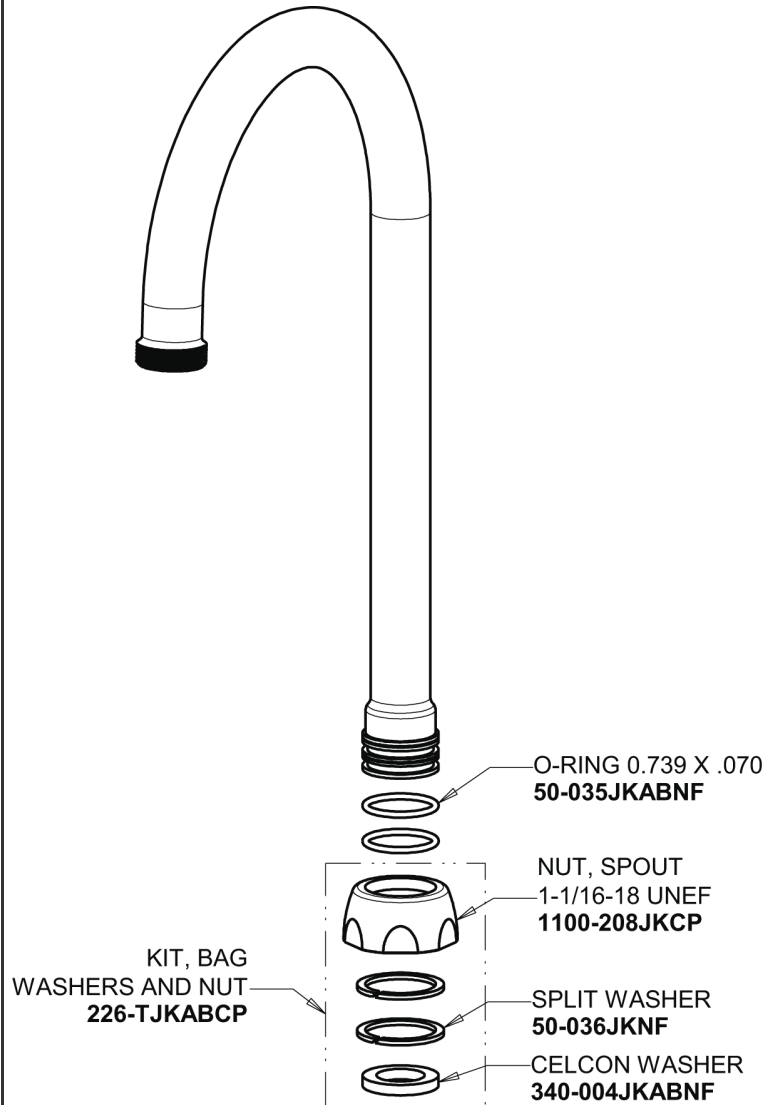

Repair Parts

350-E35VXKABCP

Single Supply Sink Faucet

**CHICAGO
FAUCETS**

a Geberit company

Base Parts:

5-1/4" Rigid / Swing Gooseneck Spout GN2AJKABCP

For Technical Assistance:

**CHICAGO
FAUCETS**

a Geberit company

2-3/8" Lever Handle
369-COLDJKCP

1.5 GPM (5.7 L/min) Vandal Proof Aerator
E35VPJKABCP

Ceramic 1/4-Turn Cartridge (right hand)
1-099XKJKABNF

For Technical Assistance:

Phone: 800-TEC-TRUE (832-8783)