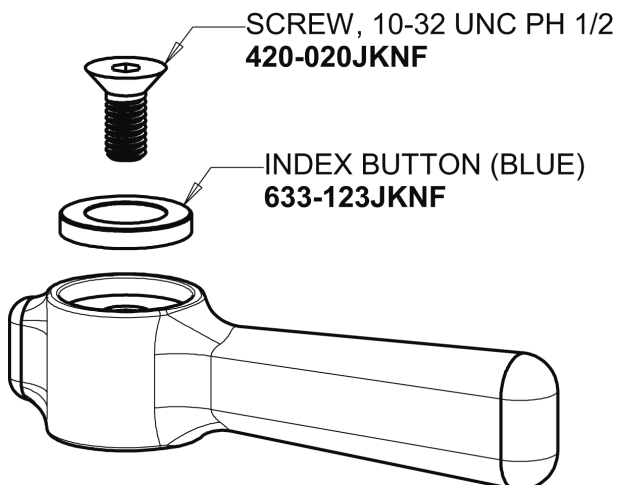

Repair Parts

350-E35VXKABCP

Single Supply Sink Faucet

**CHICAGO
FAUCETS**

a Geberit company

Base Parts:

5-1/4" Rigid / Swing Gooseneck Spout GN2AJKABCP

For Technical Assistance:

**CHICAGO
FAUCETS**

a Geberit company

2-3/8" Lever Handle
369-COLDJKCP

1.5 GPM (5.7 L/min) Vandal Proof Aerator
E35VPJKABCP

Ceramic 1/4-Turn Cartridge (right hand)
1-099XKJKABNF

For Technical Assistance:

Phone: 800-TEC-TRUE (832-8783)