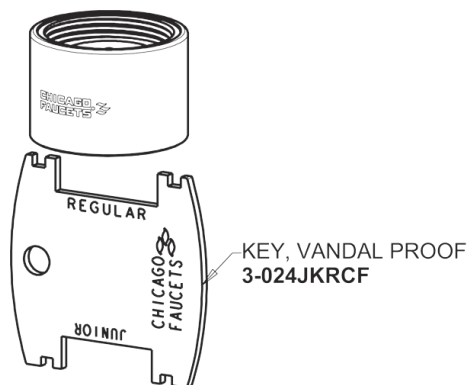

Repair Parts

350-E35VXKABCP

Single Supply Sink Faucet

**CHICAGO
FAUCETS**

a Geberit company

Base Parts:

5-1/4" Rigid / Swing Gooseneck Spout GN2AJKABCP

For Technical Assistance:

Phone: 800-TEC-TRUE (832-8783)

Email: techsupport.us@chicagofaucets.com

2100 South Clearwater Drive

Des Plaines, IL 60018

Phone: 847-803-5000

chicagofaucets.com

Repair Parts

350-E35VXKABCP
Single Supply Sink Faucet

**CHICAGO
FAUCETS**

a Geberit company

2-3/8" Lever Handle
369-COLDJKCP

1.5 GPM (5.7 L/min) Vandal Proof Aerator
E35VPJKABCP

Ceramic 1/4-Turn Cartridge (right hand)
1-099XKJKABNF

For Technical Assistance:

Phone: 800-TEC-TRUE (832-8783)