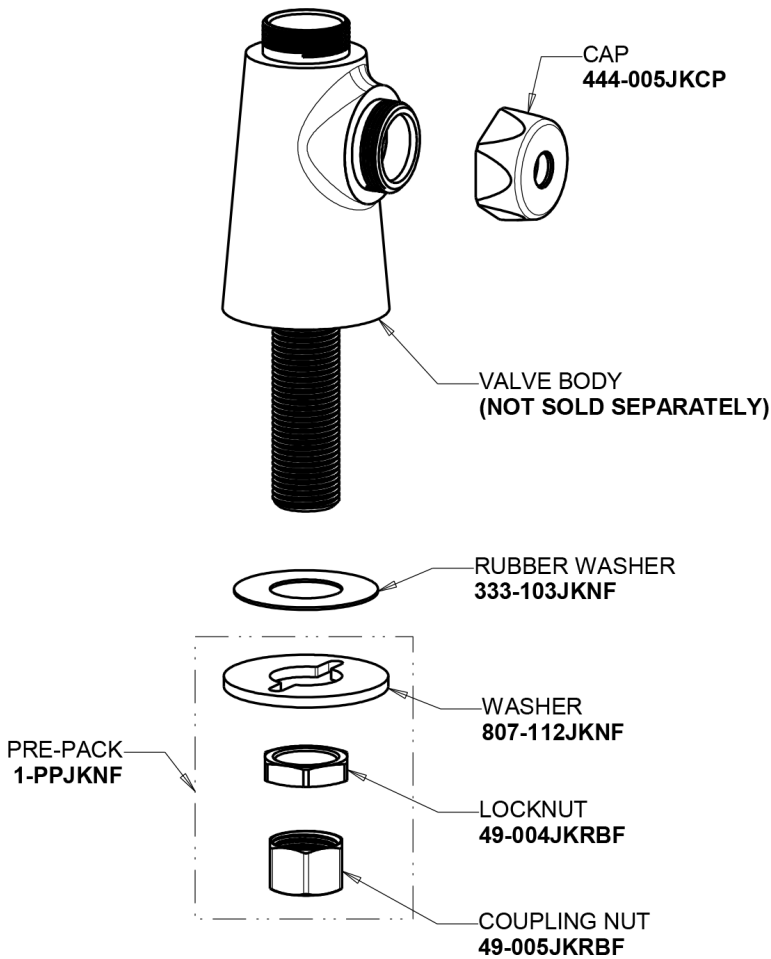

Repair Parts

350-E35VXKABCP

Single Supply Sink Faucet

**CHICAGO
FAUCETS**

a Geberit company

Base Parts:

5-1/4" Rigid / Swing Gooseneck Spout GN2AJKABCP

For Technical Assistance:

**CHICAGO
FAUCETS**

a Geberit company

2-3/8" Lever Handle
369-COLDJKCP

1.5 GPM (5.7 L/min) Vandal Proof Aerator
E35VPJKABCP

Ceramic 1/4-Turn Cartridge (right hand)
1-099XKJKABNF

For Technical Assistance:

Phone: 800-TEC-TRUE (832-8783)