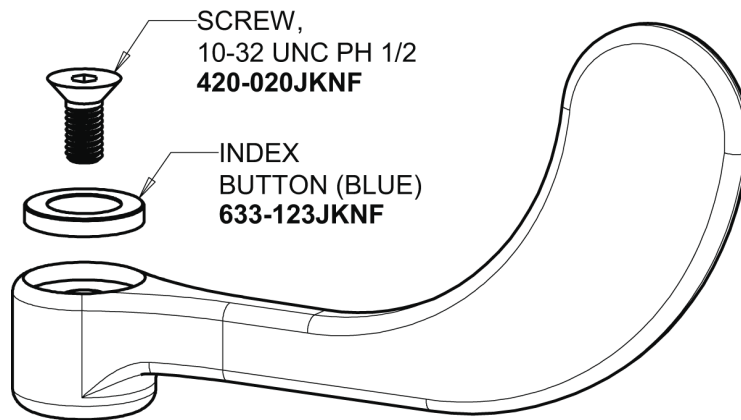

Repair Parts

350-E35-317XKABCP

Single Supply Sink Faucet

**CHICAGO
FAUCETS**

a Geberit company

Base Parts:

5-1/4" Rigid / Swing Gooseneck Spout GN2AJKABCP

For Technical Assistance:

Single Supply Sink Faucet

**CHICAGO
FAUCETS** 

a Geberit company

4" Wristblade Handle with Blue (Cold) Index Button
317-COLDJKCP

1.5 GPM (5.7 L/min) Aerator
E35JKABCP

Ceramic 1/4-Turn Cartridge (right hand)
1-099XKJKABNF