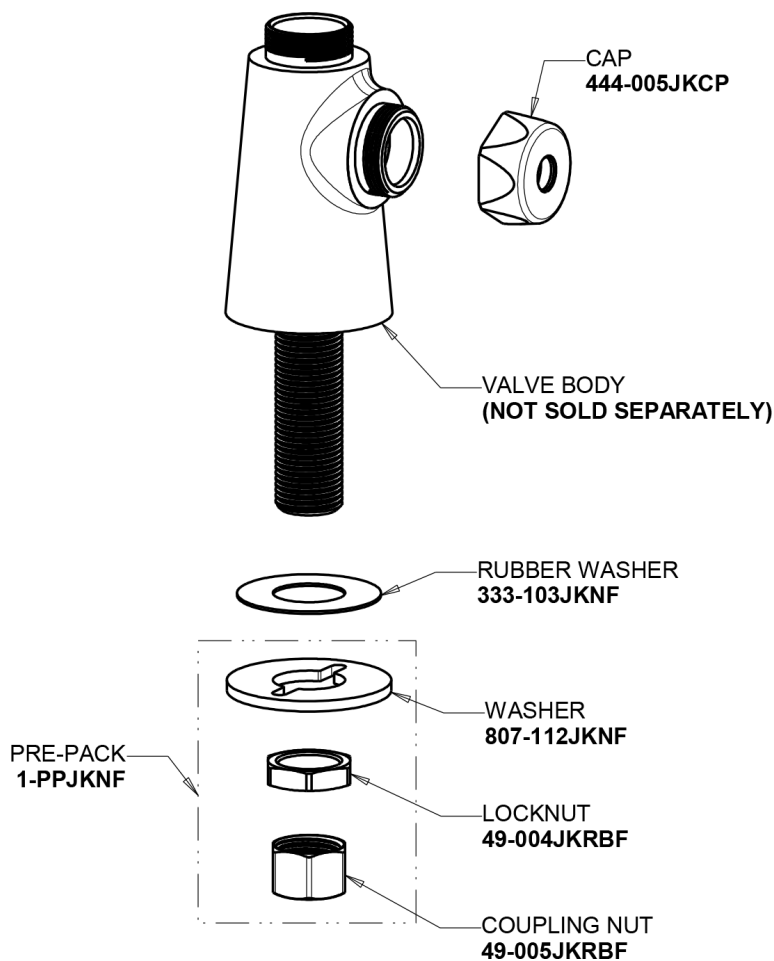

Repair Parts

350-E35-317XKABCP

Single Supply Sink Faucet

**CHICAGO
FAUCETS**

a Geberit company

Base Parts:

5-1/4" Rigid / Swing Gooseneck Spout GN2AJKABCP

For Technical Assistance:

Single Supply Sink Faucet

**CHICAGO
FAUCETS** 

a Geberit company

4" Wristblade Handle with Blue (Cold) Index Button
317-COLDJKCP

1.5 GPM (5.7 L/min) Aerator
E35JKABCP

Ceramic 1/4-Turn Cartridge (right hand)
1-099XKJKABNF