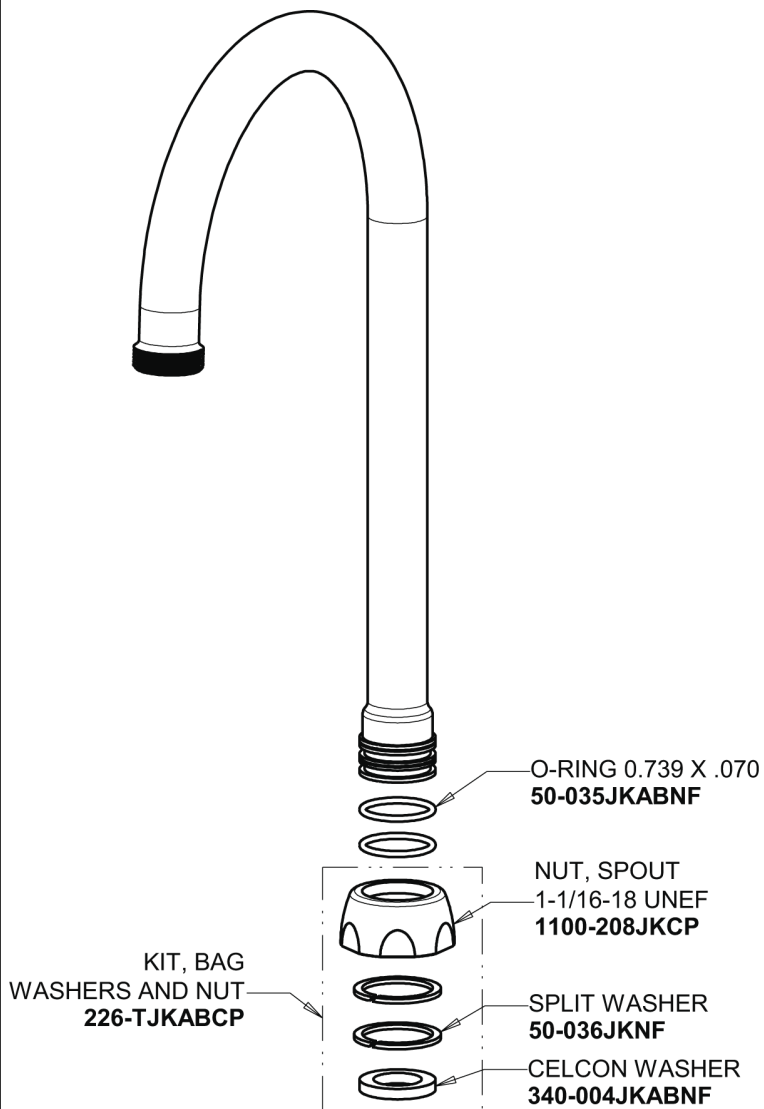

Repair Parts

350-E35-317XKABCP

Single Supply Sink Faucet

**CHICAGO
FAUCETS**

a Geberit company

Base Parts:

5-1/4" Rigid / Swing Gooseneck Spout GN2AJKABCP

For Technical Assistance:

Single Supply Sink Faucet

**CHICAGO
FAUCETS** 

a Geberit company

4" Wristblade Handle with Blue (Cold) Index Button
317-COLDJKCP

1.5 GPM (5.7 L/min) Aerator
E35JKABCP

Ceramic 1/4-Turn Cartridge (right hand)
1-099XKJKABNF