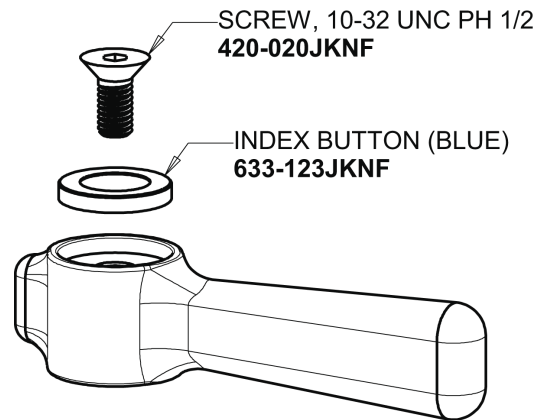

# Repair Parts

350-E35-244ABCP  
Single Supply Sink Faucet

**CHICAGO  
FAUCETS**  
Geberit Group

2-3/8" Lever Handle  
**369-COLDJKCP**

1.5 GPM (5.7 L/min) Aerator  
**E35JKABCP**

Klo-Self Self-Closing Cartridge with Immediate Shutoff  
**826-XJKABNF**