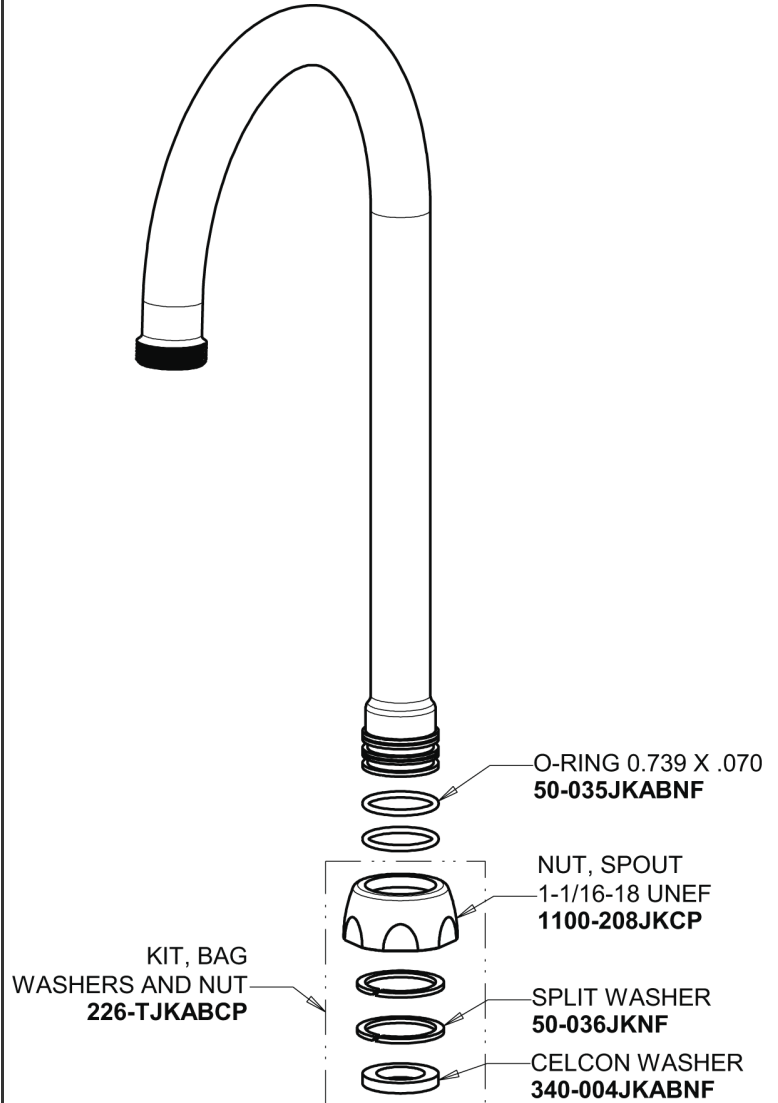

# Repair Parts

350-E35-244ABCP  
Single Supply Sink Faucet

**CHICAGO  
FAUCETS**  
Geberit Group

## Base Parts:

## 5-1/4" Rigid / Swing Gooseneck Spout GN2AJKABCP

# Repair Parts

350-E35-244ABCP  
Single Supply Sink Faucet

**CHICAGO  
FAUCETS**  
Geberit Group

2-3/8" Lever Handle  
**369-COLDJKCP**

1.5 GPM (5.7 L/min) Aerator  
**E35JKABCP**

Klo-Self Self-Closing Cartridge with Immediate Shutoff  
**826-XJKABNF**