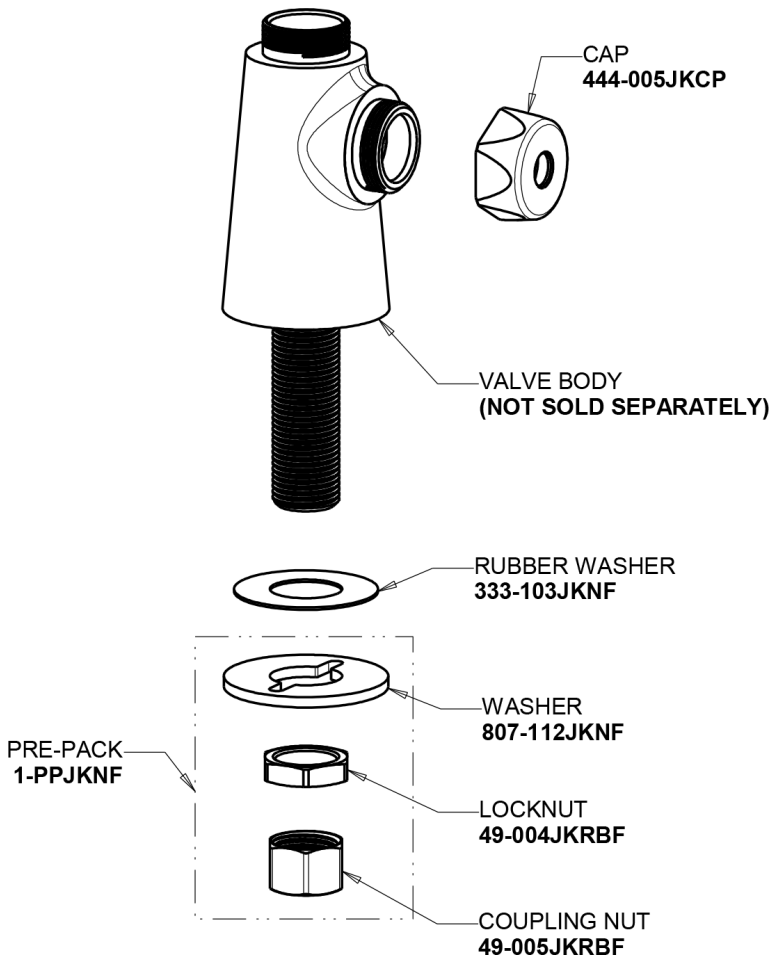

# Repair Parts

350-E35-244ABCP  
Single Supply Sink Faucet

**CHICAGO  
FAUCETS**  
Geberit Group

## Base Parts:

## 5-1/4" Rigid / Swing Gooseneck Spout GN2AJKABCP

# Repair Parts

350-E35-244ABCP  
Single Supply Sink Faucet

**CHICAGO  
FAUCETS**  
Geberit Group

2-3/8" Lever Handle  
**369-COLDJKCP**

1.5 GPM (5.7 L/min) Aerator  
**E35JKABCP**

Klo-Self Self-Closing Cartridge with Immediate Shutoff  
**826-XJKABNF**