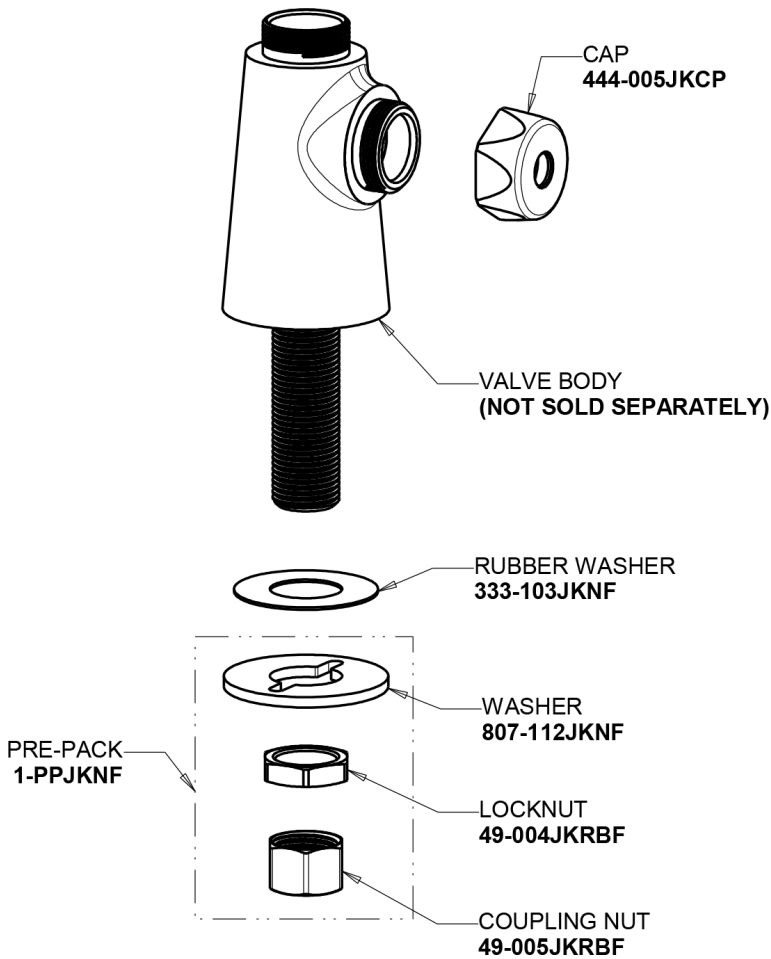

Repair Parts

350-E29ABCP

Single Supply Sink Faucet

CHICAGO FAUCETS®

Geberit Group

Base Parts:

5-1/4" Rigid / Swing Gooseneck Spout GN2AJKABCP

For Technical Assistance:

Single Supply Sink Faucet

CHICAGO FAUCETS®

Geberit Group

2-3/8" Lever Handle
369-COLDJKCP

Lam-a-Flo Outlet with Adapter
E29JKABCP

Quaturn Compression Cartridge (right hand)
1-099XTJKABNF

For Technical Assistance: