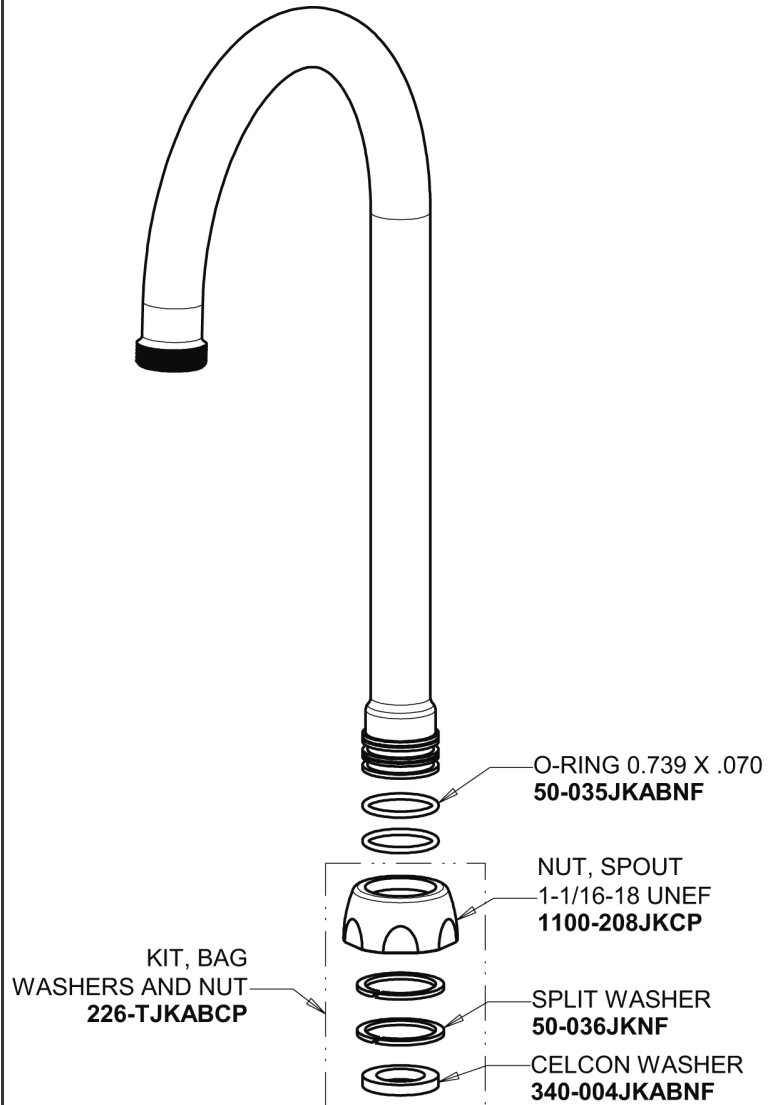

Repair Parts

350-E29ABCP

Single Supply Sink Faucet

CHICAGO FAUCETS®

Geberit Group

Base Parts:

5-1/4" Rigid / Swing Gooseneck Spout GN2AJKABCP

For Technical Assistance:

Single Supply Sink Faucet

CHICAGO FAUCETS®

Geberit Group

2-3/8" Lever Handle
369-COLDJKCP

Lam-a-Flo Outlet with Adapter
E29JKABCP

Quaturn Compression Cartridge (right hand)
1-099XTJKABNF

For Technical Assistance: