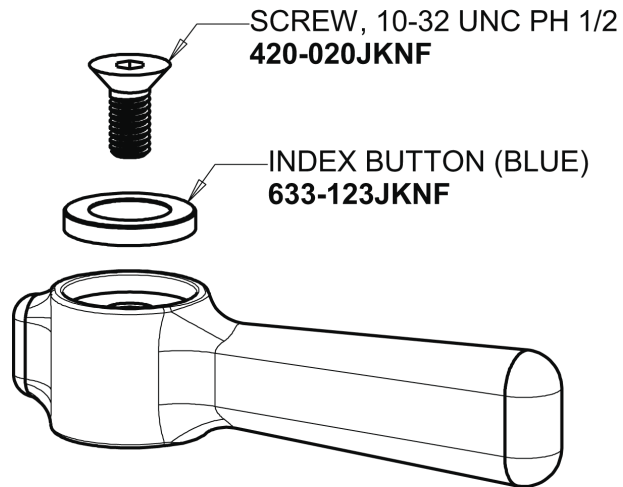

Repair Parts

350-E29ABCP

Single Supply Sink Faucet

CHICAGO FAUCETS®

Geberit Group

Base Parts:

5-1/4" Rigid / Swing Gooseneck Spout GN2AJKABCP

For Technical Assistance:

Single Supply Sink Faucet

CHICAGO FAUCETS®

Geberit Group

2-3/8" Lever Handle
369-COLDJKCP

Lam-a-Flo Outlet with Adapter
E29JKABCP

Quaturn Compression Cartridge (right hand)
1-099XTJKABNF

For Technical Assistance: