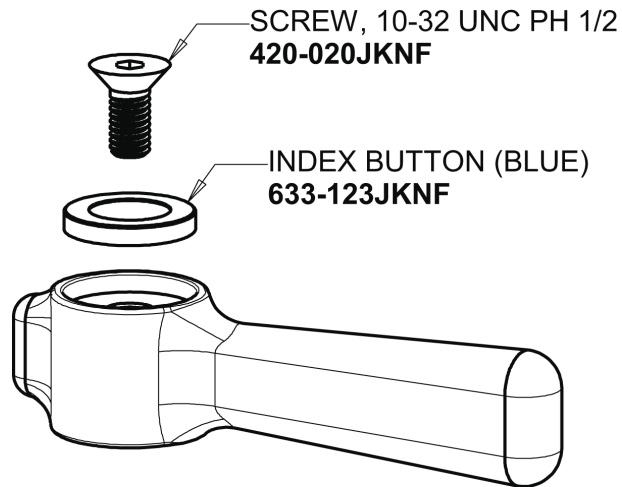

Repair Parts

350-E1ABCP

Single Supply Sink Faucet

**CHICAGO
FAUCETS**

a Geberit company

Base Parts:

5-1/4" Rigid / Swing Gooseneck Spout GN2AJKABCP

For Technical Assistance:

Single Supply Sink Faucet

**CHICAGO
FAUCETS** 

a Geberit company

2-3/8" Lever Handle
369-COLDJKCP

Full Flow Outlet
E1JKABRCF

Quartern Compression Cartridge (right hand)
1-099XTJKABNF

For Technical Assistance: