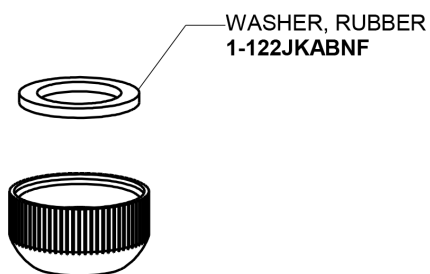

Repair Parts

350-E1ABCP

Single Supply Sink Faucet

**CHICAGO
FAUCETS**

a Geberit company

Base Parts:

5-1/4" Rigid / Swing Gooseneck Spout GN2AJKABCP

For Technical Assistance:

Single Supply Sink Faucet

**CHICAGO
FAUCETS** 

a Geberit company

2-3/8" Lever Handle
369-COLDJKCP

Full Flow Outlet
E1JKABRCF

Quartern Compression Cartridge (right hand)
1-099XTJKABNF

For Technical Assistance: