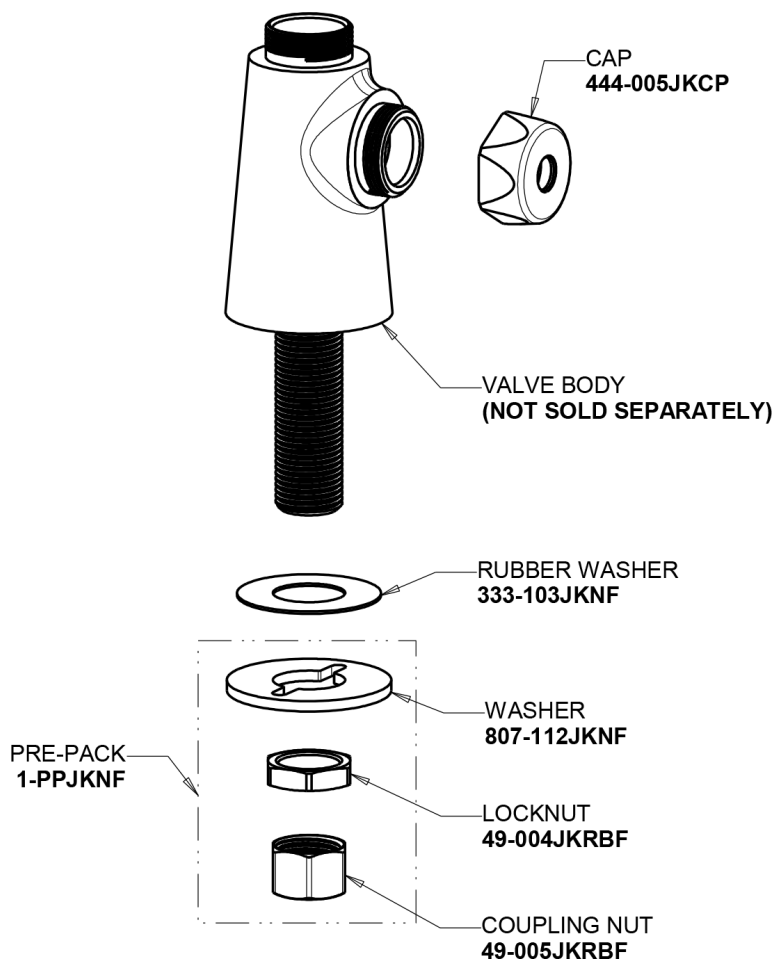

Repair Parts

350-E1ABCP

Single Supply Sink Faucet

**CHICAGO
FAUCETS**

a Geberit company

Base Parts:

5-1/4" Rigid / Swing Gooseneck Spout GN2AJKABCP

For Technical Assistance:

Single Supply Sink Faucet

**CHICAGO
FAUCETS** 

a Geberit company

2-3/8" Lever Handle
369-COLDJKCP

Full Flow Outlet
E1JKABRCF

Quartern Compression Cartridge (right hand)
1-099XTJKABNF

For Technical Assistance: