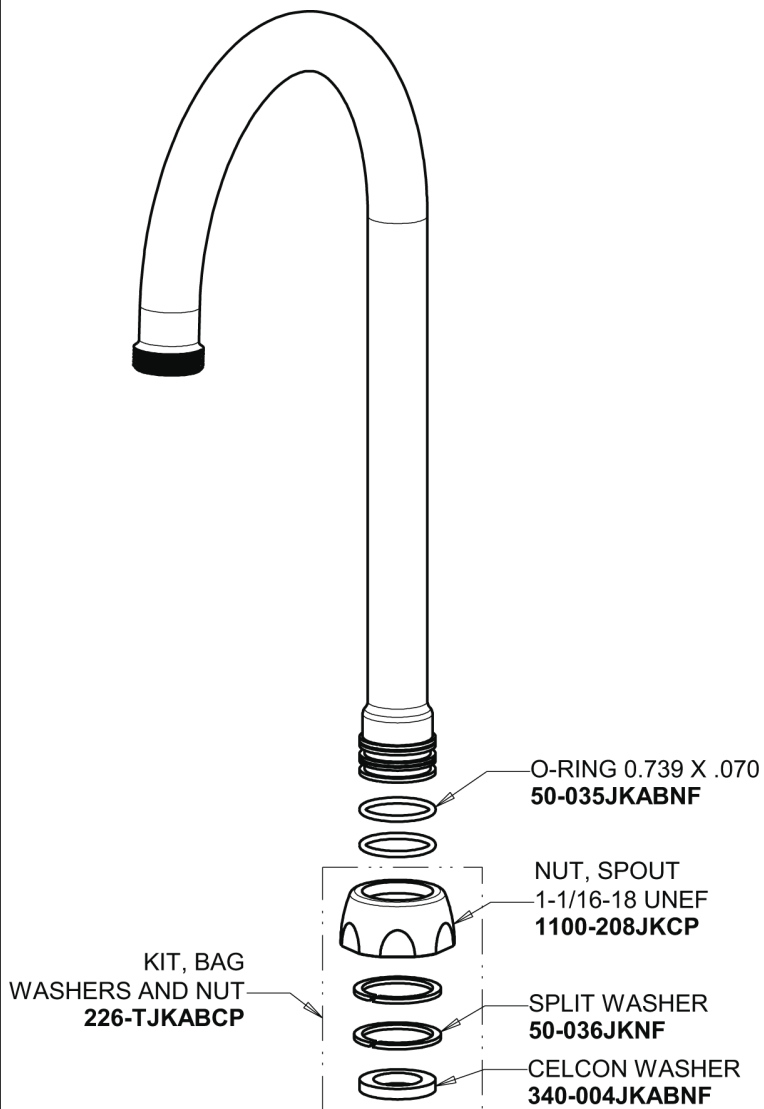

Repair Parts

350-E1ABCP

Single Supply Sink Faucet

**CHICAGO
FAUCETS**

a Geberit company

Base Parts:

5-1/4" Rigid / Swing Gooseneck Spout GN2AJKABCP

For Technical Assistance:

Single Supply Sink Faucet

**CHICAGO
FAUCETS** 

a Geberit company

2-3/8" Lever Handle
369-COLDJKCP

Full Flow Outlet
E1JKABRCF

Quartern Compression Cartridge (right hand)
1-099XTJKABNF

For Technical Assistance: