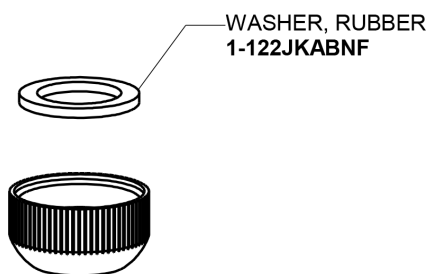

Repair Parts

350-DJ21ABCP

Single Supply Sink Faucet

CHICAGO FAUCETS®

Geberit Group

Base Parts:

21-1/4" Double-Jointed Spout DJ21JKABCP

For Technical Assistance:

Single Supply Sink Faucet

CHICAGO FAUCETS®

Geberit Group

2-3/8" Lever Handle
369-COLDJKCP

Full Flow Outlet
E1JKABRCF

Quarturn Compression Cartridge (right hand)
1-099XTJKABNF

For Technical Assistance:

Phone: 800-TEC-TRUE (832-8783)