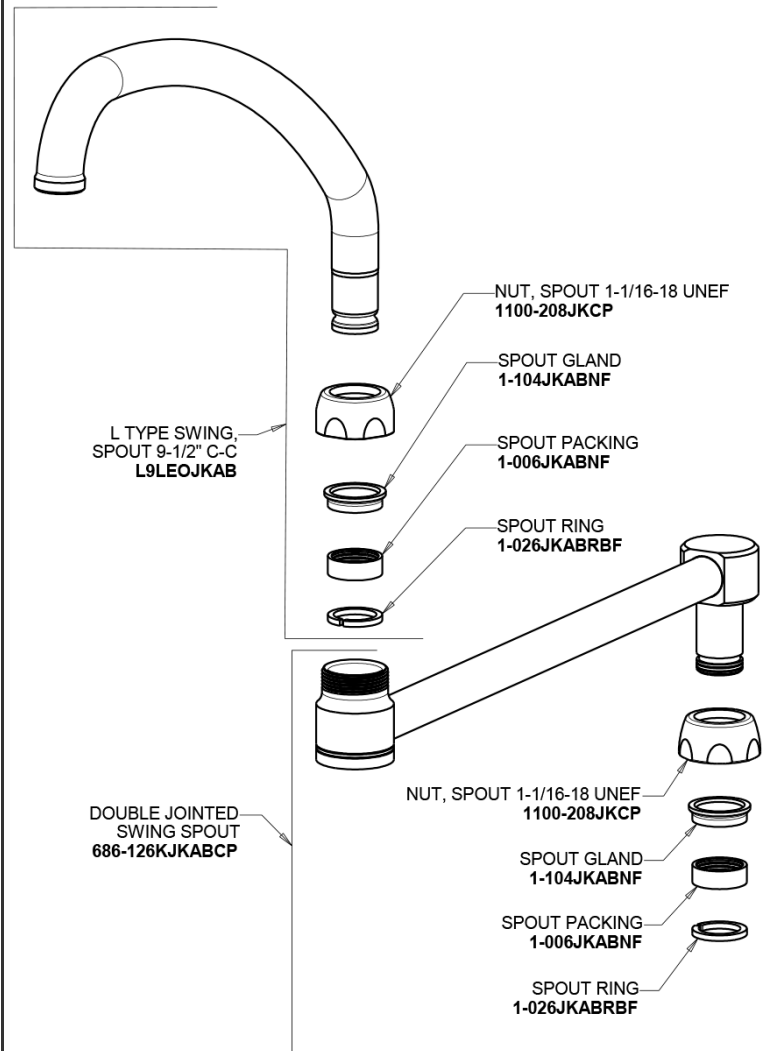

Repair Parts

350-DJ21ABCP

Single Supply Sink Faucet

CHICAGO FAUCETS®

Geberit Group

Base Parts:

21-1/4" Double-Jointed Spout DJ21JKABCP

For Technical Assistance:

Single Supply Sink Faucet

CHICAGO FAUCETS®

Geberit Group

2-3/8" Lever Handle
369-COLDJKCP

Full Flow Outlet
E1JKABRCF

Quarturn Compression Cartridge (right hand)
1-099XTJKABNF

For Technical Assistance:

Phone: 800-TEC-TRUE (832-8783)