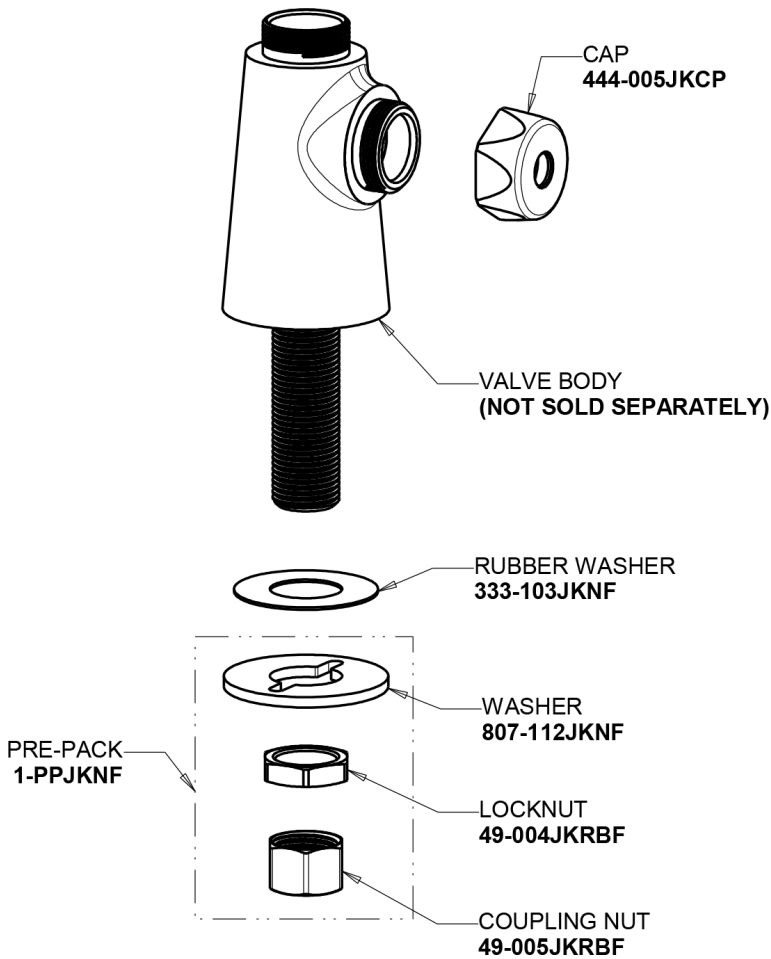

Repair Parts

350-DJ21ABCP

Single Supply Sink Faucet

CHICAGO FAUCETS®

Geberit Group

Base Parts:

21-1/4" Double-Jointed Spout DJ21JKABCP

For Technical Assistance:

Single Supply Sink Faucet

CHICAGO FAUCETS®

Geberit Group

2-3/8" Lever Handle
369-COLDJKCP

Full Flow Outlet
E1JKABRCF

Quarturn Compression Cartridge (right hand)
1-099XTJKABNF

For Technical Assistance:

Phone: 800-TEC-TRUE (832-8783)