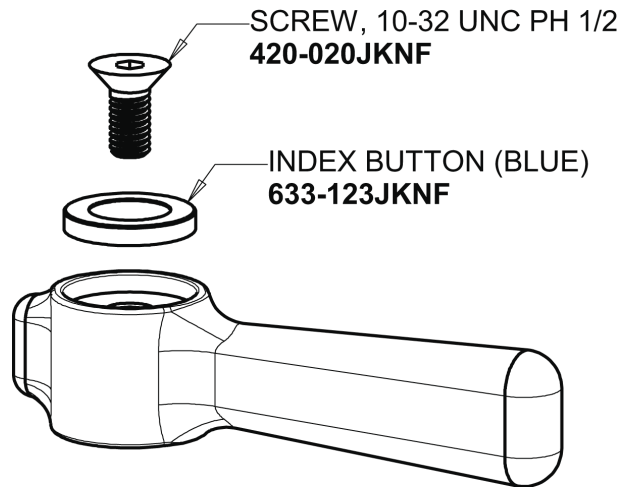

Repair Parts

350-DJ21ABCP

Single Supply Sink Faucet

CHICAGO FAUCETS®

Geberit Group

Base Parts:

21-1/4" Double-Jointed Spout DJ21JKABCP

For Technical Assistance:

Single Supply Sink Faucet

CHICAGO FAUCETS®

Geberit Group

2-3/8" Lever Handle
369-COLDJKCP

Full Flow Outlet
E1JKABRCF

Quarturn Compression Cartridge (right hand)
1-099XTJKABNF

For Technical Assistance:

Phone: 800-TEC-TRUE (832-8783)